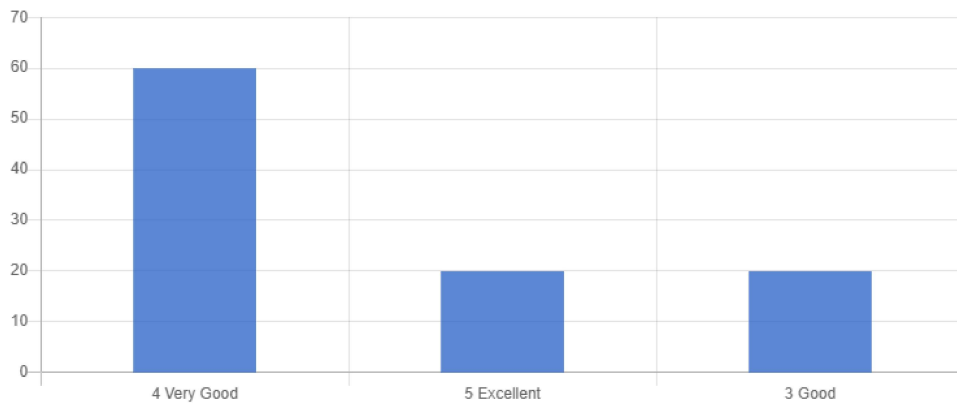

### Warning

This is an automated report based on raw data submitted to this project. Please conduct proper data cleaning prior to using the graphs and figures used on this page.

### How useful was this session? ...

TYPE: "SELECT\_ONE". 5 out of 5 respondents answered this question. (0 were without data.)

Value	Frequency	Percentage
Useful	4	80
Somehow Useful	1	20

### Please on a scale of 1 (not good) to 5 (excellent) rate the session ...

TYPE: "SELECT\_ONE". 5 out of 5 respondents answered this question. (0 were without data.)

Value	Frequency	Percentage
4 Very Good	3	60
5 Excellent	1	20
3 Good	1	20