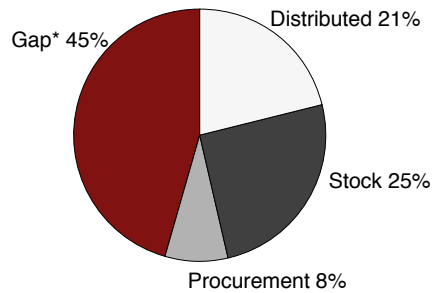

DISTRIBUTION

Since the beginning of 2016, 29,489 households have been reached with emergency shelter kits and 31,727 households with NFI kits across 6 regions.

FUNDING

The Cluster is currently 51% funded, having received \$12.5 million of the \$24.4 requested in the revised 2016 HRD.

Emergency Shelter Kit

Household NFI Kit

Distribution, Stock and Gap

Distribution by cause of displacement

STOCK & PIPELINE

The cluster currently has 17,740 emergency shelter and household NFI kits in country, with additional 22,500 kits being procured, and a further 3,750 funded. Based on existing capacity and the expected increase in need to response to Meher flood, coupled with known supplies currently under procurement, the cluster is expected to reach 53% of those targeted in the 2016 HRD.