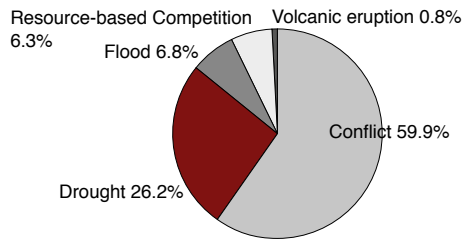

DISPLACEMENT

As of August 2016, 718,154 persons (130,573 households) are reportedly displaced in Ethiopia. The number of IDPs displaced by flooding has significantly reduced, no accounting for only 6.8% of new IDPs - down from 57% in the last report. Displacement through inter-community tension has, however, been increasing over the past few months.

Cause of Displacement

New Displacement and returns by Region (Jan-Jun 2016)

Distribution by Region (emergency shelter)

WHAT IS IN A KIT**

Emergency Shelter	2 Tarpaulin (shelter grade) 1 Rope (6mm x 20m)	
Household NFI	Bedding	2 Sleeping Mat 2 Blanket 2 Mosquito Net
	Kitchen Set	1 Cooking Pot 1 Kettle 1 Washing basin 1 Cooking ladle 2 Cup 2 Plate 2 Jerry can (10L) 1 Jerry can (20L) 10 Soap

DISTRIBUTION

Since the beginning of 2016, 29,489 households have been reached with emergency shelter kits and 31,727 households with NFI kits across 6 regions.

FUNDING

The Cluster is currently 51% funded, having received \$12.5 million of the \$24.4 requested in the revised 2016 HRD.