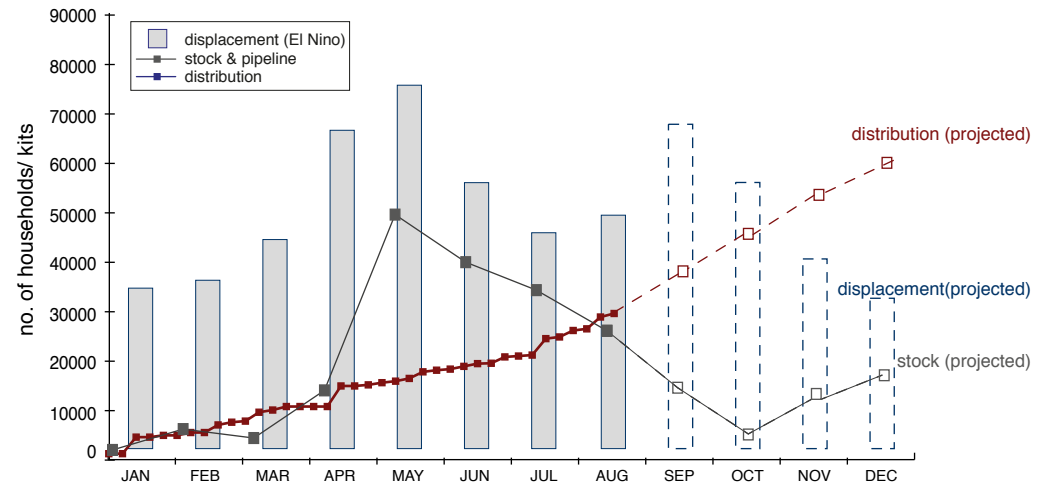

DISTRIBUTION

Since the beginning of 2016, 29,489 households have been reached with emergency shelter kits and 31,727 households with NFI kits across 6 regions.

FUNDING

The Cluster is currently 51% funded, having received \$12.5 million of the \$24.4 requested in the revised 2016 HRD.

Emergency Shelter Kit

Household NFI Kit

Distribution, Stock and Gap

Distribution by cause of displacement

STOCK & PIPELINE

The cluster currently has 17,740 emergency shelter and household NFI kits in country, with additional 22,500 kits being procured, and a further 3,750 funded. Based on existing capacity and the expected increase in need to response to Meher flood, coupled with known supplies currently under procurement, the cluster is expected to reach 53% of those targeted in the 2016 HRD.