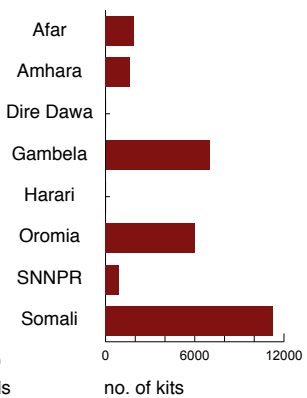

DISPLACEMENT

As of August 2016, 718,154 persons (130,573 households) are reportedly displaced in Ethiopia. The number of IDPs displaced by flooding has significantly reduced, no accounting for only 6.8% of new IDPs - down from 57% in the last report. Displacement through inter-community tension has, however, been increasing over the past few months.

Cause of Displacement

New Displacement and returns by Region (Jan-Jun 2016)

Distribution by Region (emergency shelter)

WHAT IS IN A KIT**

Emergency Shelter	2 Tarpaulin (shelter grade) 1 Rope (6mm x 20m)	
Household NFI	Bedding	2 Sleeping Mat 2 Blanket 2 Mosquito Net
	Kitchen Set	1 Cooking Pot 1 Kettle 1 Washing basin 1 Cooking ladle 2 Cup 2 Plate 2 Jerry can (10L) 1 Jerry can (20L) 10 Soap

DISTRIBUTION

Since the beginning of 2016, 29,489 households have been reached with emergency shelter kits and 31,727 households with NFI kits across 6 regions.

FUNDING

The Cluster is currently 51% funded, having received \$12.5 million of the \$24.4 requested in the revised 2016 HRD.

Emergency Shelter Kit

Household NFI Kit

Distribution, Stock and Gap

Distribution by cause of displacement

STOCK & PIPELINE

The cluster currently has 17,740 emergency shelter and household NFI kits in country, with additional 22,500 kits being procured, and a further 3,750 funded. Based on existing capacity and the expected increase in need to response to Meher flood, coupled with known supplies currently under procurement, the cluster is expected to reach 53% of those targeted in the 2016 HRD.