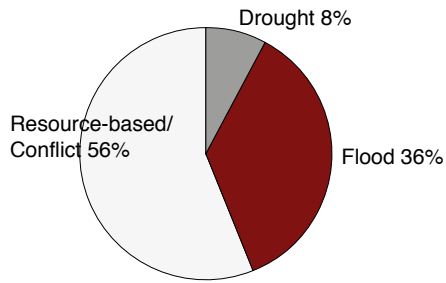

DISPLACEMENT

As of August 2016, 718,154 persons (130,573 households) are reportedly displaced in Ethiopia. The number of IDPs displaced by flooding has significantly reduced, no accounting for only 6.8% of new IDPs - down from 57% in the last report. Displacement through inter-community tension has, however, been increasing over the past few months.

Cause of Displacement

New Displacement and returns by Region (Jan-Jun 2016)

Distribution by Region (emergency shelter)

WHAT IS IN A KIT**

Emergency Shelter	2 Tarpaulin (shelter grade) 1 Rope (6mm x 20m)	
Household NFI	Bedding	2 Sleeping Mat 2 Blanket 2 Mosquito Net
	Kitchen Set	1 Cooking Pot 1 Kettle 1 Washing basin 1 Cooking ladle 2 Cup 2 Plate 2 Jerry can (10L) 1 Jerry can (20L) 10 Soap

DISTRIBUTION

Since the beginning of 2016, 29,489 households have been reached with emergency shelter kits and 31,727 households with NFI kits across 6 regions.

FUNDING

The Cluster is currently 51% funded, having received \$12.5 million of the \$24.4 requested in the revised 2016 HRD.

Emergency Shelter Kit

Household NFI Kit

Distribution, Stock and Gap

Distribution by cause of displacement

STOCK & PIPELINE

The cluster currently has 17,740 emergency shelter and household NFI kits in country, with additional 22,500 kits being procured, and a further 3,750 funded. Based on existing capacity and the expected increase in need to response to Meher flood, coupled with known supplies currently under procurement, the cluster is expected to reach 53% of those targeted in the 2016 HRD.