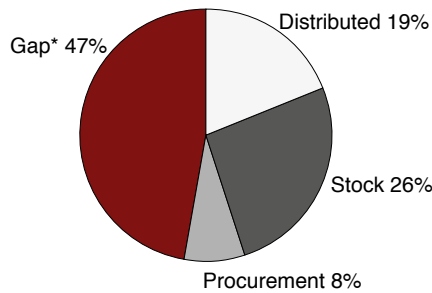

DISTRIBUTION

Since the beginning of 2016, 29,489 households have been reached with emergency shelter kits and 31,727 households with NFI kits across 6 regions.

FUNDING

The Cluster is currently 51% funded, having received \$12.5 million of the \$24.4 requested in the revised 2016 HRD.

Emergency Shelter Kit

Household NFI Kit

Distribution, Stock and Gap

Distribution by cause of displacement

STOCK & PIPELINE

The cluster currently has 17,740 emergency shelter and household NFI kits in country, with additional 22,500 kits being procured, and a further 3,750 funded. Based on existing capacity and the expected increase in need to response to Meher flood, coupled with known supplies currently under procurement, the cluster is expected to reach 53% of those targeted in the 2016 HRD.