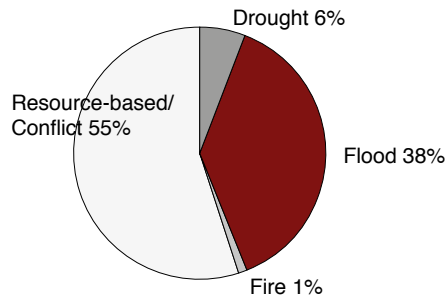

Cause of Displacement

New Displacement and returns by Region (Jan-Jun 2016)

Distribution by Region (emergency shelter)

WHAT IS IN A KIT**

Emergency Shelter	2 Tarpaulin (shelter grade) 1 Rope (6mm x 20m)	
Household NFI	Bedding	2 Sleeping Mat 2 Blanket 2 Mosquito Net
	Kitchen Set	1 Cooking Pot 1 Kettle 1 Washing basin 1 Cooking ladle 2 Cup 2 Plate 2 Jerry can (10L) 1 Jerry can (20L) 10 Soap

DISTRIBUTION

Since the beginning of 2016, 29,489 households have been reached with emergency shelter kits and 31,727 households with NFI kits across 6 regions.

FUNDING

The Cluster is currently 51% funded, having received \$12.5 million of the \$24.4 requested in the revised 2016 HRD.

Emergency Shelter Kit

Household NFI Kit

Distribution, Stock and Gap

Distribution by cause of displacement

STOCK & PIPELINE

The cluster currently has 17,740 emergency shelter and household NFI kits in country, with additional 22,500 kits being procured, and a further 3,750 funded. Based on existing capacity and the expected increase in need to response to Meher flood, coupled with known supplies currently under procurement, the cluster is expected to reach 53% of those targeted in the 2016 HRD.