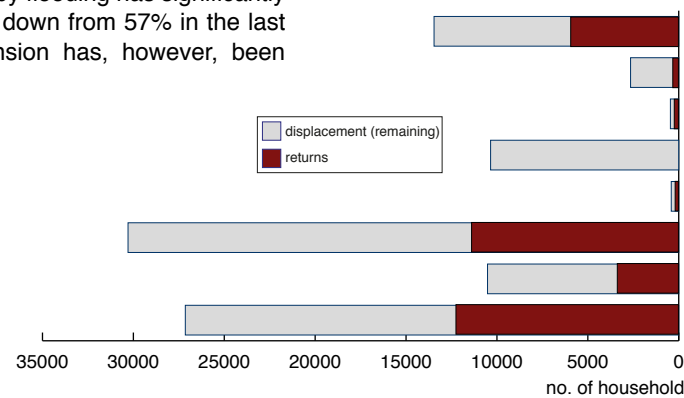

DISPLACEMENT

As of August 2016, 718,154 persons (130,573 households) are reportedly displaced in Ethiopia. The number of IDPs displaced by flooding has significantly reduced, no accounting for only 6.8% of new IDPs - down from 57% in the last report. Displacement through inter-community tension has, however, been increasing over the past few months.

Cause of Displacement

New Displacement and returns by Region (Jan-Jun 2016)

Distribution by Region (emergency shelter)

WHAT IS IN A KIT**

Emergency Shelter	2 Tarpaulin (shelter grade) 1 Rope (6mm x 20m)	
Household NFI	Bedding	2 Sleeping Mat 2 Blanket 2 Mosquito Net
	Kitchen Set	1 Cooking Pot 1 Kettle 1 Washing basin 1 Cooking ladle 2 Cup 2 Plate 2 Jerry can (10L) 1 Jerry can (20L) 10 Soap

DISTRIBUTION

Since the beginning of 2016, 29,489 households have been reached with emergency shelter kits and 31,727 households with NFI kits across 6 regions.

FUNDING

The Cluster is currently 51% funded, having received \$12.5 million of the \$24.4 requested in the revised 2016 HRD.