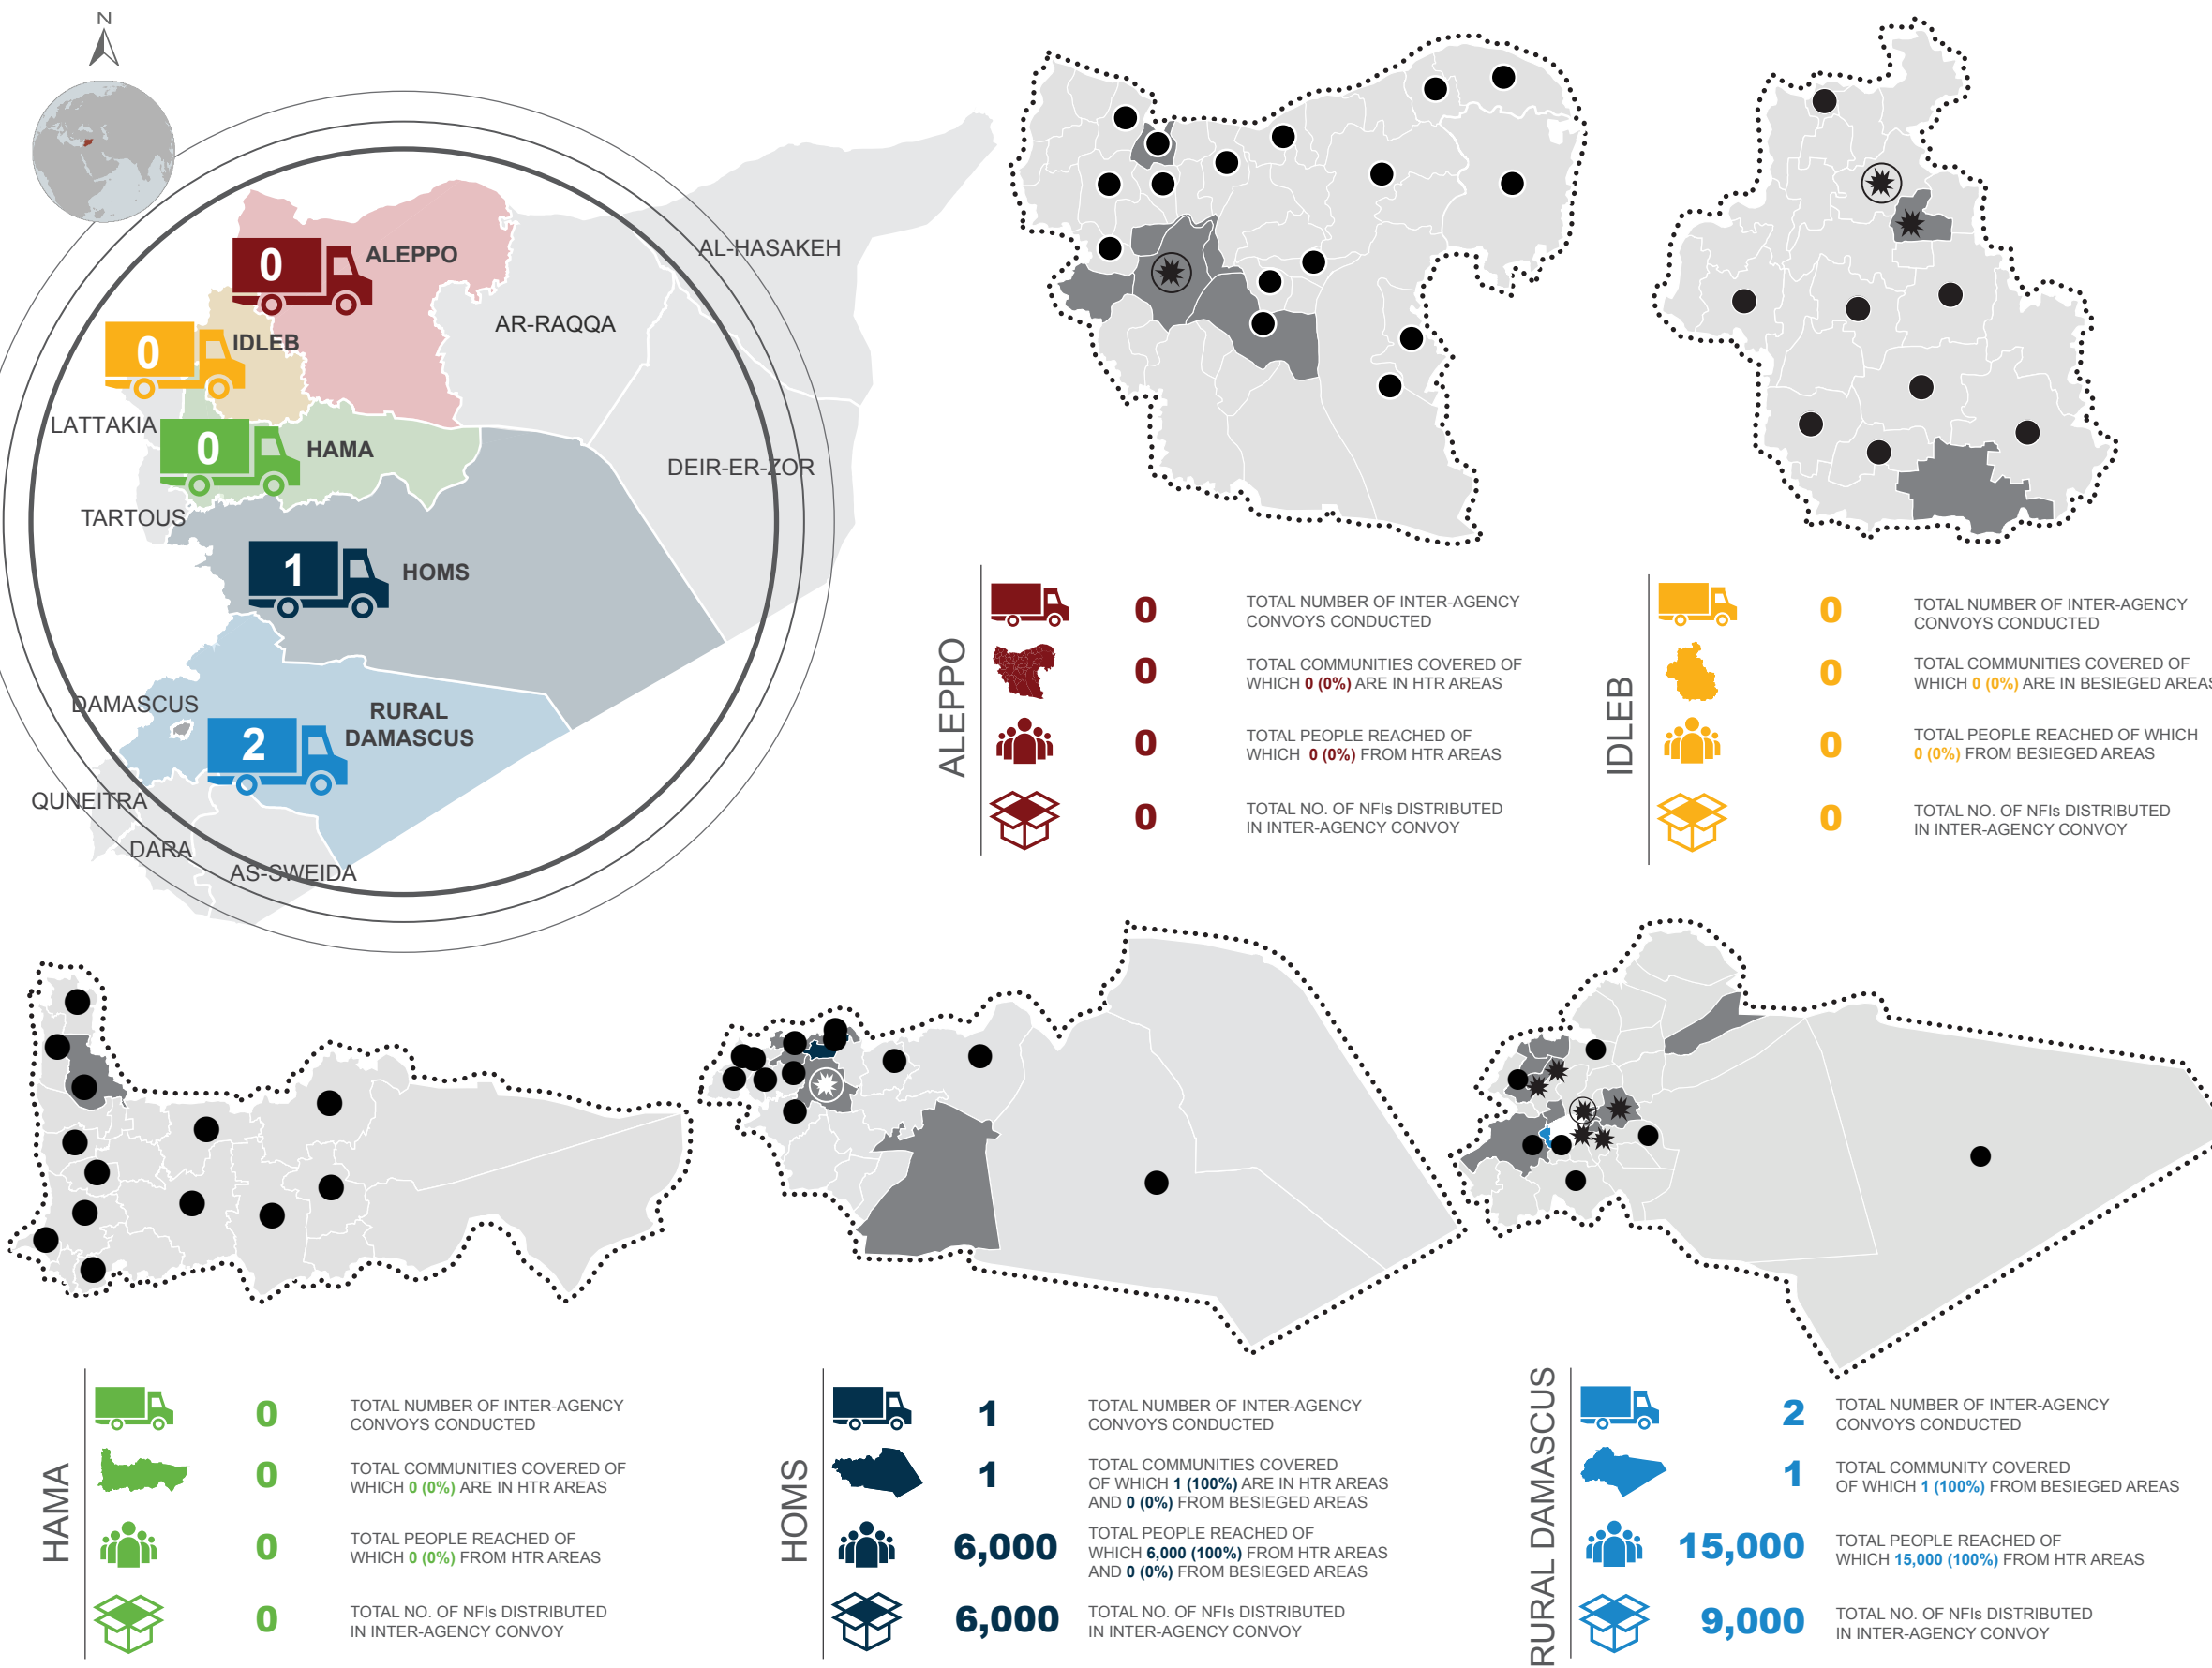

# SYRIA: INTER-AGENCY CONVOY

Reporting Period: February 2017

### NAME OF BESIEGED AND HTR COMMUNITIES COVERED BY INTER-AGENCY CONVOY (2016-2017)

GOVERNORATE	HARD-TO-REACH COMMUNITIES	BESIEGED COMMUNITIES
ALEPPO	● AFRIN ● ALEPPO CITY ● HAJEB ● NABUL ● TALL REFAAT	
IDLEB		* FOAH
HAMA	● MADIQ CASTLE	
HOMS	● AR-RASTAN ● DAR KABIRA ● HOMS CITY ● KAFR LAHA ● <b>TALBISEH</b> ● TALDU ● TIR MAALAH	
RURAL DAMASCUS	● BLUDAN ● JURUD ● <b>MADAMIYET ELSHAM</b> ● QUDSIYA ● SARGHAYA	* ARBIN * AZ-ZABDANI * BEIT SAWA * DARRAYA * DUMA * EIN TERMA * HAMMURA * HARASTA * HEZZEH * JISREIN * KAFR BATNA * KHAN ELSHIH * MADAYA * SAGBA

## LEGEND

- No. of inter-agency convoys (IACs)
- No. of beneficiaries (persons) reached by IACs
- Sub-districts with besieged communities
- Sub-districts with (HTR) hard-to-reach communities
- Sub-districts with besieged and HTR communities
- No. of distributed non-food items
- Areas covered by convoy in 2016

## FOOTNOTE/S:

- A. The information presented here only shows UNHCR, UNICEF, UNRWA, ICRC, IFRC convoys.
- B. One convoy is counted as one completed trip.