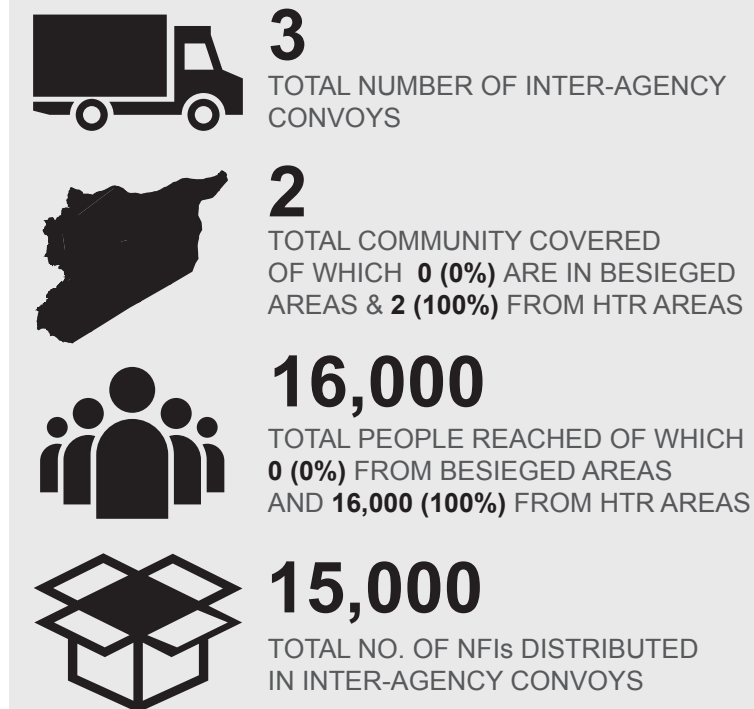

# SYRIA: INTER-AGENCY CONVOY

Reporting Period: February 2017

## SUMMARY

### NAME OF BESIEGED AND HTR COMMUNITIES COVERED BY INTER-AGENCY CONVOY (2016-2017)

GOVERNORATE	HARD-TO-REACH COMMUNITIES	BESIEGED COMMUNITIES
ALEPPO	● AFRIN ● ALEPPO CITY ● HAJEB ● NABUL ● TALL REFAAT	
IDLEB		* FOAH
HAMA	● MADIQ CASTLE	
HOMS	● AR-RASTAN ● DAR KABIRA ● HOMS CITY ● KAFR LAHA ● <b>TALBISEH</b> ● TALDU ● TIR MAALAH	
RURAL DAMASCUS	● BLUDAN ● JURUD ● <b>MADAMIYET ELSHAM</b> ● QUDSIYA ● SARGHAYA	* ARBIN * AZ-ZABDANI * BEIT SAWA * DARRAYA * DUMA * EIN TERMA * HAMMURA * HARASTA * HEZZEH * JISREIN * KAFR BATNA * KHAN ELSHIH * MADAYA * SAGBA