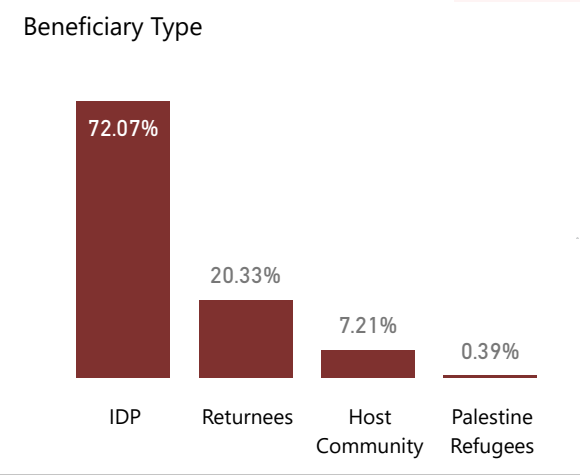

Sector: NFI Shelter

Hub: NES Syria Turkey X-B

Governorate: All District: All Sub District: All Community: All

Beneficiaries Reached

2,922,334 **953,499**

NFI (Core NFI items) Shelter

Month

Month	Download
January	Download
February	Download
March	Download
April	Download
May	Download
June	Download
July	Download
August	Download
September	Download
October	Download
November	Download
December	Download

* For NFI sector, beneficiaries reached are calculated for Core NFI items distributed, except "Activity" visual which also includes NFI winterization

For feedback, contact :
Marguerite Nowak, WoS Coordinator | Andrii Mazurenko, IMO
nowak@unhcr.org | mazurenk@unhcr.org