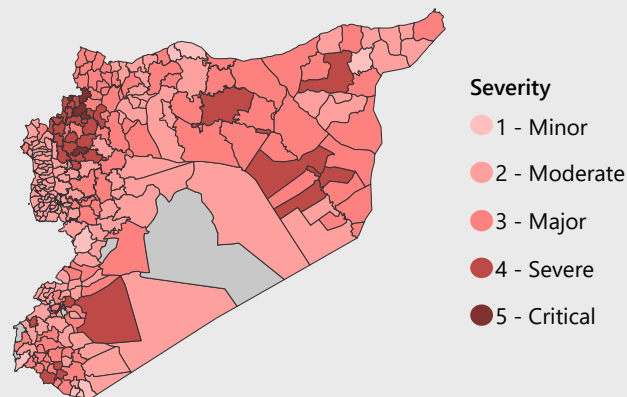

Sector: NFI Shelter

Hub: NES Syria Turkey X-B

Governorate: All District: All Sub District: All Community: All

Beneficiaries Reached

2,922,334 **953,499**

NFI (Core NFI items) Shelter

Month

Month	Download
January	Download
February	Download
March	Download
April	Download
May	Download
June	Download
July	Download
August	Download
September	Download
October	Download
November	Download
December	Download

Sector

NFI
 Shelter

Hub

NES
 Syria
 Turkey X-B

Governorate

All

District

All

Sub District

All

NFI Beneficiaries reached against HRP target

NFI Beneficiaries reached out of PiN

Shelter Beneficiaries reached against HRP target

Shelter Beneficiaries reached out of PiN

HRP Activity

● Target ● Progress

NFI Beneficiaries Reached against PiN and Severity

● PiN ● Beneficiaries reached (Core NFI)

NFI Severity

Shelter Beneficiaries Reached against PiN and Severity

● PiN ● Beneficiaries Reached

Shelter Severity