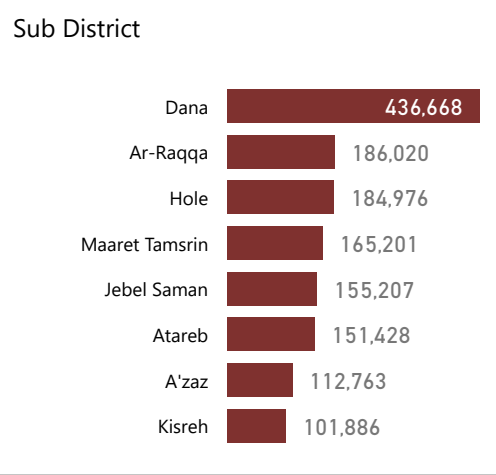

Sector: NFI Shelter

Hub: NES Syria Turkey X-B

Governorate: All District: All Sub District: All Community: All

Beneficiaries Reached

2,922,334 **953,499**

NFI (Core NFI items) Shelter

Month

Month	Download
January	Download
February	Download
March	Download
April	Download
May	Download
June	Download
July	Download
August	Download
September	Download
October	Download
November	Download
December	Download

Sector

NFI
 Shelter

Hub

NES
 Syria
 Turkey X-B

Governorate

All

District

All