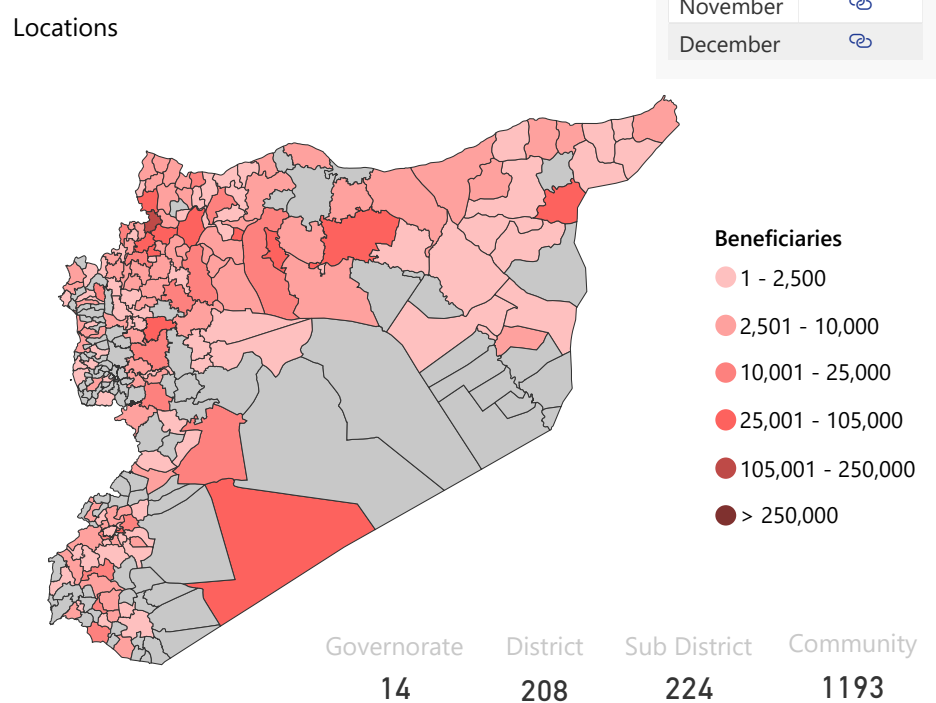

Sector: NFI Shelter

Hub: NES Syria Turkey X-B

Governorate: All District: All Sub District: All Community: All

Beneficiaries Reached

2,922,334 **953,499**

NFI (Core NFI items) Shelter

Month

Month	Download
January	Download
February	Download
March	Download
April	Download
May	Download
June	Download
July	Download
August	Download
September	Download
October	Download
November	Download
December	Download

* For NFI sector, beneficiaries reached are calculated for Core NFI items distributed, except "Activity" visual which also includes NFI winterization

For feedback, contact :
Marguerite Nowak, WoS Coordinator | Andrii Mazurenko, IMO
nowak@unhcr.org | mazurenk@unhcr.org

Sector

NFI
 Shelter

Hub

NES
 Syria
 Turkey X-B

Governorate

All

District

All

Sub District

All

NFI Beneficiaries reached against HRP target

NFI Beneficiaries reached out of PiN

Shelter Beneficiaries reached against HRP target

Shelter Beneficiaries reached out of PiN

HRP Activity

● Target ● Progress