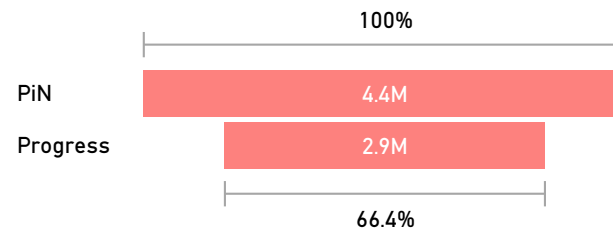

* For NFI sector, beneficiaries reached are calculated for Core NFI items distributed, except "Activity" visual which also includes NFI winterization

For feedback, contact :
Marguerite Nowak, WoS Coordinator | Andrii Mazurenko, IMO
nowak@unhcr.org | mazurenk@unhcr.org

Sector

NFI
 Shelter

Hub

NES
 Syria
 Turkey X-B

Governorate

All

District

All

Sub District

All

NFI Beneficiaries reached against HRP target

NFI Beneficiaries reached out of PiN

Shelter Beneficiaries reached against HRP target

Shelter Beneficiaries reached out of PiN

HRP Activity

● Target ● Progress