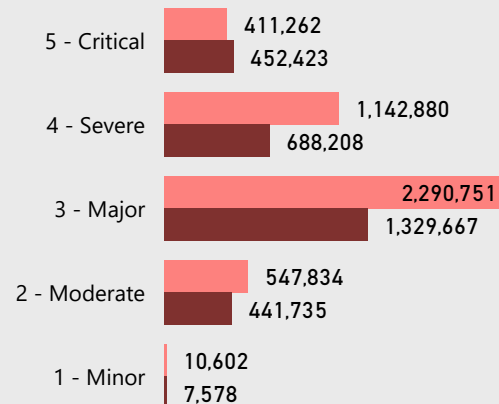

Sector

NFI
 Shelter

Hub

NES
 Syria
 Turkey X-B

Governorate

All

District

All

Sub District

All

NFI Beneficiaries reached against HRP target

NFI Beneficiaries reached out of PiN

Shelter Beneficiaries reached against HRP target

Shelter Beneficiaries reached out of PiN

HRP Activity

● Target ● Progress

NFI Beneficiaries Reached against PiN and Severity

● PiN ● Beneficiaries reached (Core NFI)

NFI Severity

Shelter Beneficiaries Reached against PiN and Severity

● PiN ● Beneficiaries Reached

Shelter Severity