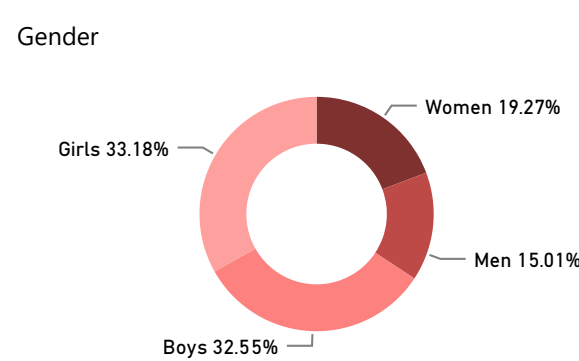

Sector: NFI Shelter

Hub: NES Syria Turkey X-B

Governorate: All District: All Sub District: All Community: All

Beneficiaries Reached

2,922,334 **953,499**

NFI (Core NFI items) Shelter

Month

Month	Download
January	Download
February	Download
March	Download
April	Download
May	Download
June	Download
July	Download
August	Download
September	Download
October	Download
November	Download
December	Download

* For NFI sector, beneficiaries reached are calculated for Core NFI items distributed, except "Activity" visual which also includes NFI winterization

For feedback, contact :
Marguerite Nowak, WoS Coordinator | Andrii Mazurenko, IMO
nowak@unhcr.org | mazurenk@unhcr.org