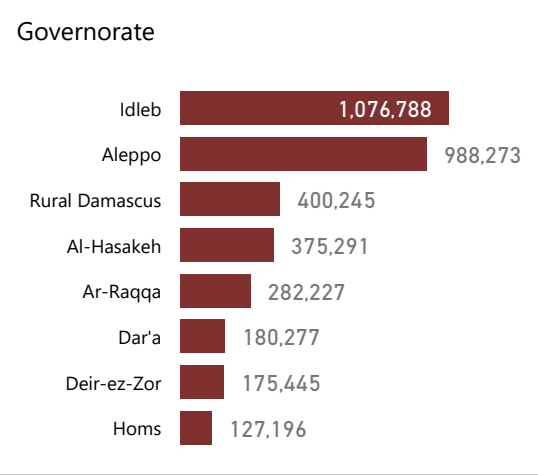

Sector: NFI Shelter

Hub: NES Syria Turkey X-B

Governorate: All District: All Sub District: All Community: All

Beneficiaries Reached

2,922,334 **953,499**

NFI (Core NFI items) Shelter

Month

Month	Download
January	Download
February	Download
March	Download
April	Download
May	Download
June	Download
July	Download
August	Download
September	Download
October	Download
November	Download
December	Download

* For NFI sector, beneficiaries reached are calculated for Core NFI items distributed, except "Activity" visual which also includes NFI winterization

For feedback, contact :
Marguerite Nowak, WoS Coordinator | Andrii Mazurenko, IMO
nowak@unhcr.org | mazurenk@unhcr.org

Sector

NFI
 Shelter

Hub

NES
 Syria
 Turkey X-B

Governorate

All

District

All