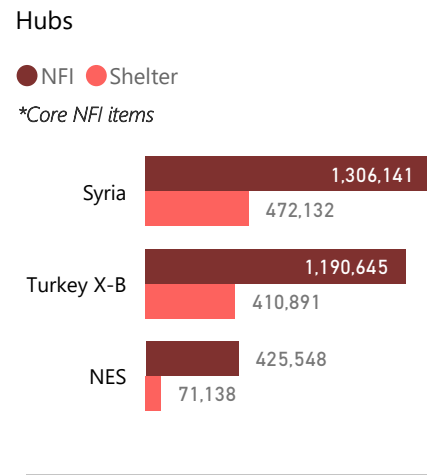

Sector: NFI Shelter

Hub: NES Syria Turkey X-B

Governorate: All District: All Sub District: All Community: All

Beneficiaries Reached

2,922,334 **953,499**

NFI (Core NFI items) Shelter

Month

Month	Download
January	Download
February	Download
March	Download
April	Download
May	Download
June	Download
July	Download
August	Download
September	Download
October	Download
November	Download
December	Download