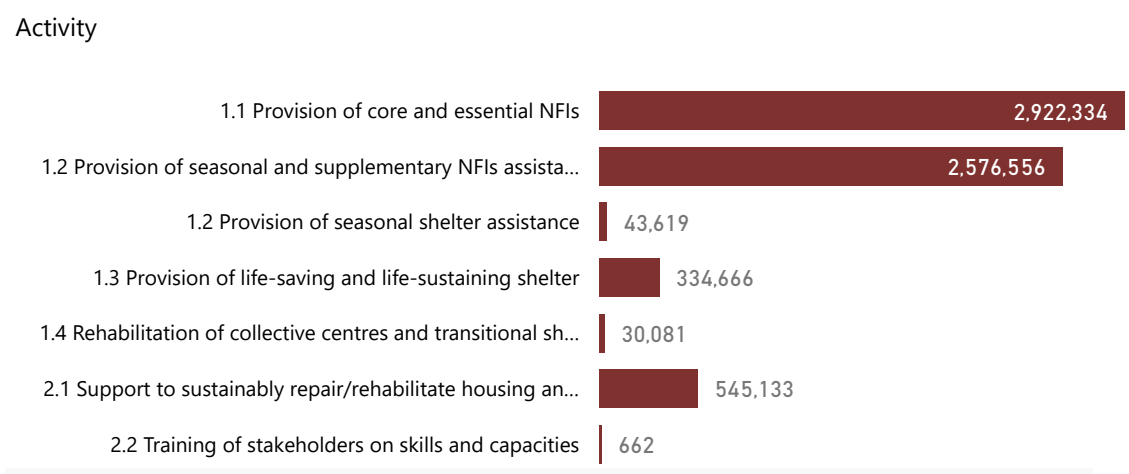

Sector: NFI Shelter

Hub: NES Syria Turkey X-B

Governorate: All District: All Sub District: All Community: All

Beneficiaries Reached

2,922,334 **953,499**

NFI (Core NFI items) Shelter

Month

Month	Download
January	Download
February	Download
March	Download
April	Download
May	Download
June	Download
July	Download
August	Download
September	Download
October	Download
November	Download
December	Download