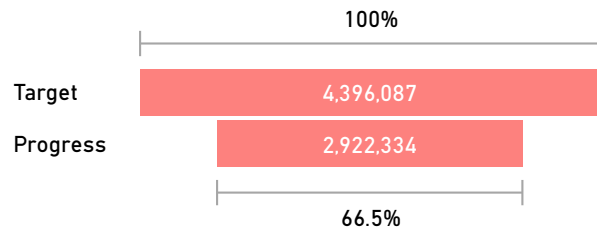

* For NFI sector, beneficiaries reached are calculated for Core NFI items distributed, except "Activity" visual which also includes NFI winterization

For feedback, contact :
Marguerite Nowak, WoS Coordinator | Andrii Mazurenko, IMO
nowak@unhcr.org | mazurenk@unhcr.org

Sector

NFI
 Shelter

Hub

NES
 Syria
 Turkey X-B

Governorate

All

District

All

Sub District

All

NFI Beneficiaries reached against HRP target

NFI Beneficiaries reached out of PiN

Shelter Beneficiaries reached against HRP target

Shelter Beneficiaries reached out of PiN

HRP Activity

● Target ● Progress