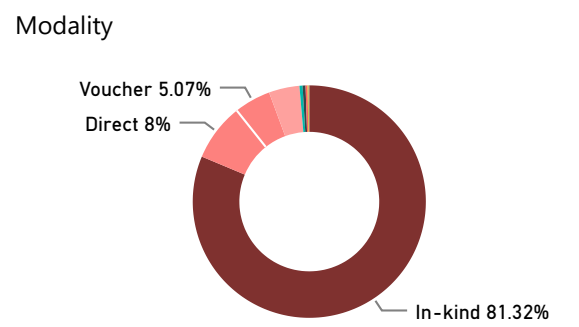

Sector: NFI Shelter

Hub: NES Syria Turkey X-B

Governorate: All District: All Sub District: All Community: All

Beneficiaries Reached

2,922,334 **953,499**

NFI (Core NFI items) Shelter

Month

Month	Download
January	Download
February	Download
March	Download
April	Download
May	Download
June	Download
July	Download
August	Download
September	Download
October	Download
November	Download
December	Download

* For NFI sector, beneficiaries reached are calculated for Core NFI items distributed, except "Activity" visual which also includes NFI winterization

For feedback, contact :
Marguerite Nowak, WoS Coordinator | Andrii Mazurenko, IMO
nowak@unhcr.org | mazurenk@unhcr.org