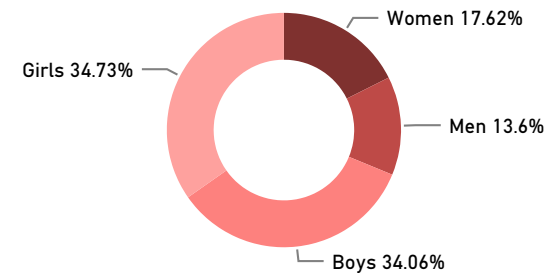

Sector

NFI Shelter

Hub

NES Syria Turkey X-B

Governorate

All

District

All

Sub District

All

Community

All

Beneficiaries Reached

1,282,960 208,925

NFI (Core NFI items) Shelter

Hubs

● NFI ● Shelter

*Core NFI items

Governorate

Sub District

Beneficiary Type

Month

Month	Download
January	Download
February	Download
March	Download
April	Download
May	Download
June	Download

Activity

* For NFI sector, beneficiaries reached are calculated for Core NFI items distributed, except "Activity" visual which also includes NFI winterization

For feedback, contact :

| Greg Andrews, NGO co-lead

WoS_NFI_Shelter@drc-mena.org

| Kaleem ur Rehman, IMO

rehmank@unhcr.org

Modality

Gender

Locations