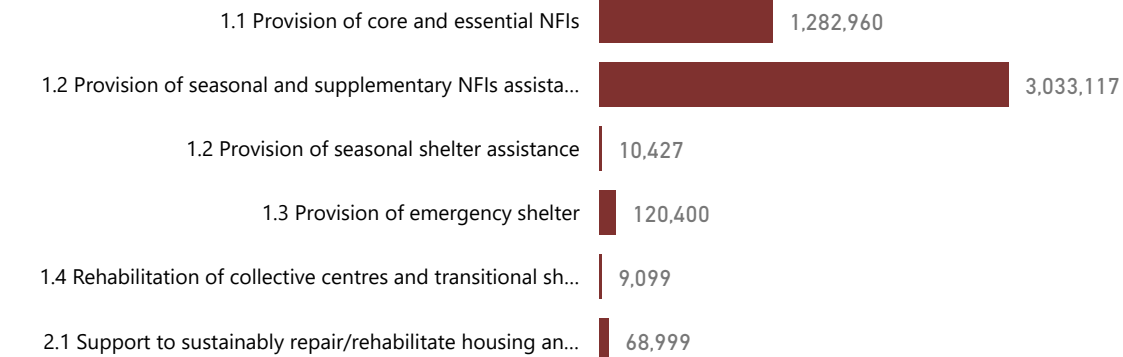

● NFI ● Shelter

*Core NFI items

Governorate

Sub District

Beneficiary Type

Month

Month	Download
January	Download
February	Download
March	Download
April	Download
May	Download
June	Download

Activity