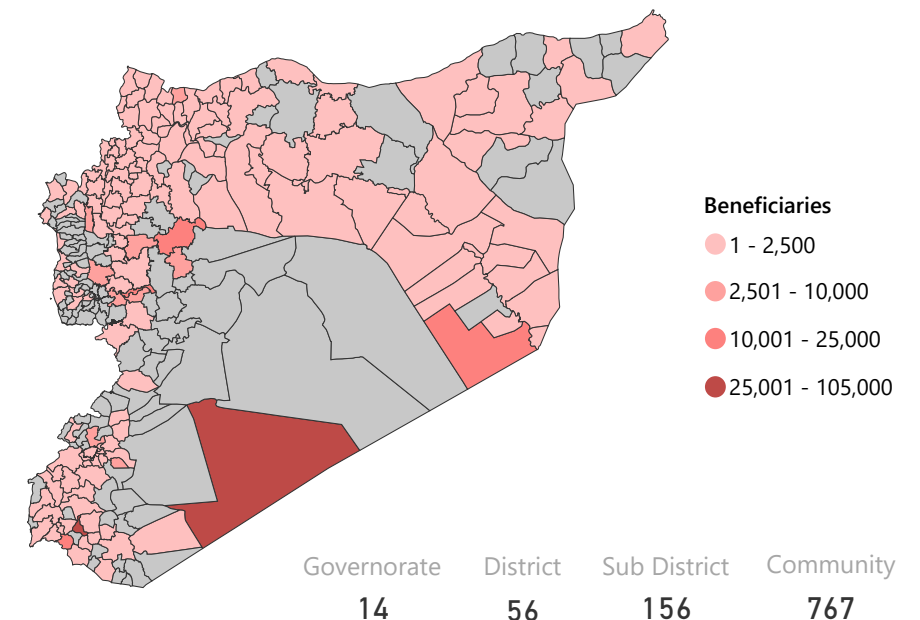

Sector

NFI Shelter

Hub

NES Syria Turkey X-B

Governorate

All

District

All

Sub District

All

Community

All

Beneficiaries Reached

1,282,960 208,925

NFI (Core NFI items) Shelter

Hubs

● NFI ● Shelter

*Core NFI items

Governorate

Sub District

Beneficiary Type

Month

Month	Download
January	Download
February	Download
March	Download
April	Download
May	Download
June	Download

Activity

* For NFI sector, beneficiaries reached are calculated for Core NFI items distributed, except "Activity" visual which also includes NFI winterization

For feedback, contact :

| Greg Andrews, NGO co-lead

WoS_NFI_Shelter@drc-mena.org

| Kaleem ur Rehman, IMO

rehmank@unhcr.org

Modality

Gender

Locations