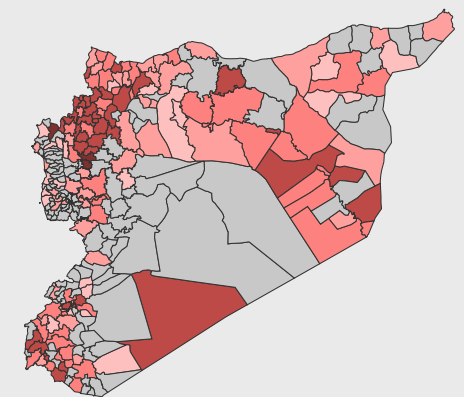

Sub District

All

Community

All

Beneficiaries Reached

1,282,960 208,925

NFI (Core NFI items) Shelter

Hubs

NFI Beneficiaries reached out of PiN

Shelter Beneficiaries reached against HRP target

Shelter Beneficiaries reached out of PiN

HRP Activity

● Target ● Progress

NFI Beneficiaries Reached against PiN and Severity

● PiN ● Beneficiaries reached (Core NFI)

NFI Severity

Severity

- 1 - Minor
- 2 - Moderate
- 3 - Major
- 4 - Severe
- 5 - Critical

Shelter Beneficiaries Reached against PiN and Severity

● PiN ● Beneficiaries Reached

Shelter Severity

Severity

- 1 - Minor
- 2 - Moderate
- 3 - Major
- 4 - Severe
- 5 - Critical