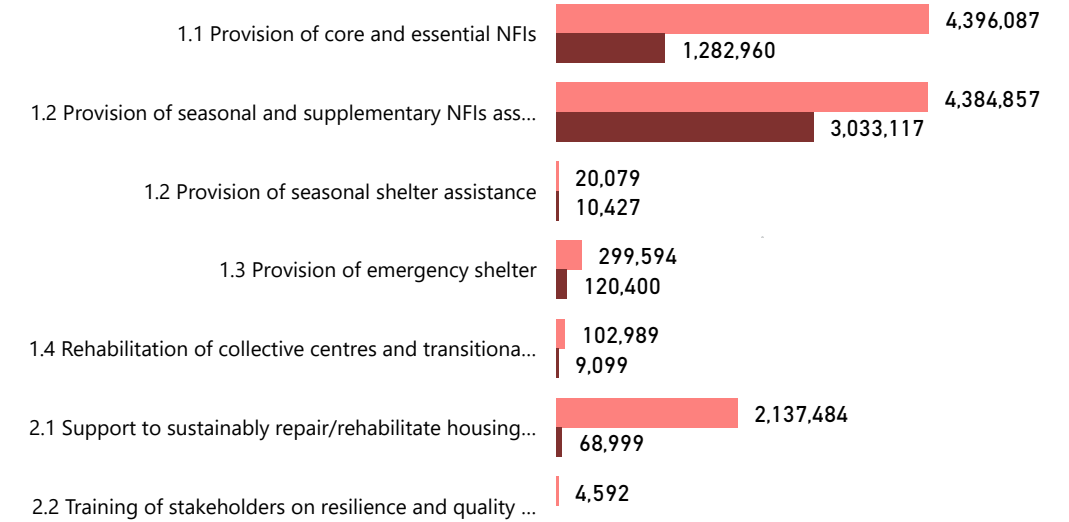

NFI Beneficiaries reached out of PiN

Shelter Beneficiaries reached against HRP target

Shelter Beneficiaries reached out of PiN

HRP Activity

● Target ● Progress

NFI Beneficiaries Reached against PiN and Severity

● PiN ● Beneficiaries reached (Core NFI)

NFI Severity

Severity

- 1 - Minor
- 2 - Moderate
- 3 - Major
- 4 - Severe
- 5 - Critical

Shelter Beneficiaries Reached against PiN and Severity

● PiN ● Beneficiaries Reached