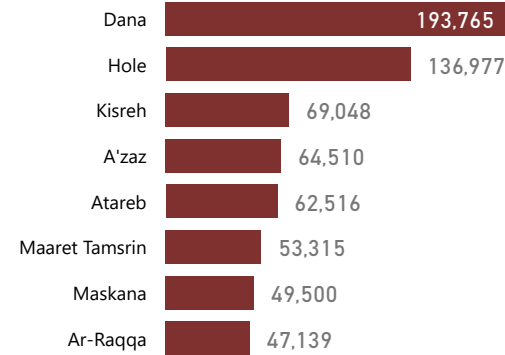

Sub District

All

Community

All

Beneficiaries Reached

1,282,960 208,925

NFI (Core NFI items) Shelter

Hubs

● NFI ● Shelter

*Core NFI items

Governorate

Sub District

Beneficiary Type

Month

Month	Download
January	Download
February	Download
March	Download
April	Download
May	Download
June	Download

Activity