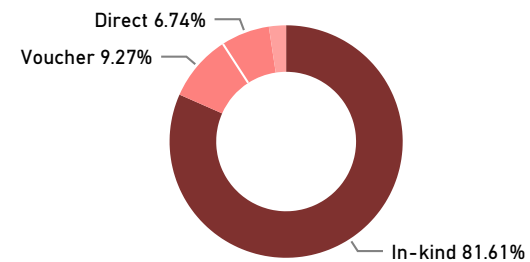

* For NFI sector, beneficiaries reached are calculated for Core NFI items distributed, except "Activity" visual which also includes NFI winterization

For feedback, contact :

| Greg Andrews, NGO co-lead

WoS_NFI_Shelter@drc-mena.org

| Kaleem ur Rehman, IMO

rehmank@unhcr.org

Modality