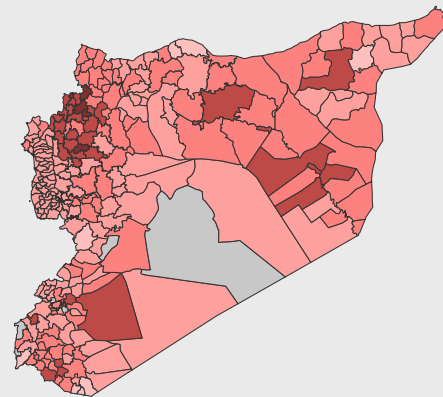

Sub District

All

Community

All

Beneficiaries Reached

1,282,960 208,925

NFI (Core NFI items) Shelter

Hubs

NFI Beneficiaries reached out of PiN

Shelter Beneficiaries reached against HRP target

Shelter Beneficiaries reached out of PiN

HRP Activity

● Target ● Progress

NFI Beneficiaries Reached against PiN and Severity

● PiN ● Beneficiaries reached (Core NFI)

NFI Severity

Severity

- 1 - Minor
- 2 - Moderate
- 3 - Major
- 4 - Severe
- 5 - Critical

Shelter Beneficiaries Reached against PiN and Severity

● PiN ● Beneficiaries Reached