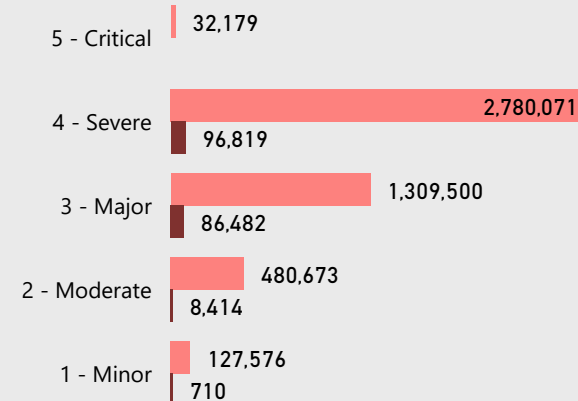

NFI Beneficiaries reached out of PiN

Shelter Beneficiaries reached against HRP target

Shelter Beneficiaries reached out of PiN

HRP Activity

● Target ● Progress

NFI Beneficiaries Reached against PiN and Severity

● PiN ● Beneficiaries reached (Core NFI)

NFI Severity

Severity

- 1 - Minor
- 2 - Moderate
- 3 - Major
- 4 - Severe
- 5 - Critical

Shelter Beneficiaries Reached against PiN and Severity

● PiN ● Beneficiaries Reached

Shelter Severity

Severity

- 1 - Minor
- 2 - Moderate
- 3 - Major
- 4 - Severe
- 5 - Critical