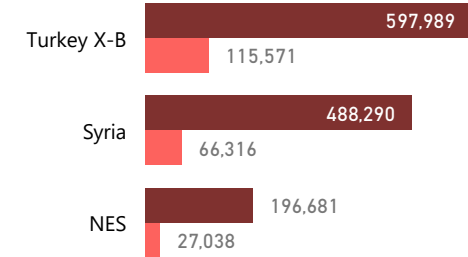

Sub District

All

Community

All

Beneficiaries Reached

1,282,960 208,925

NFI (Core NFI items) Shelter

Hubs

● NFI ● Shelter

*Core NFI items

Governorate

Sub District

Beneficiary Type

Month

Month	Download
January	Download
February	Download
March	Download
April	Download
May	Download
June	Download

Activity