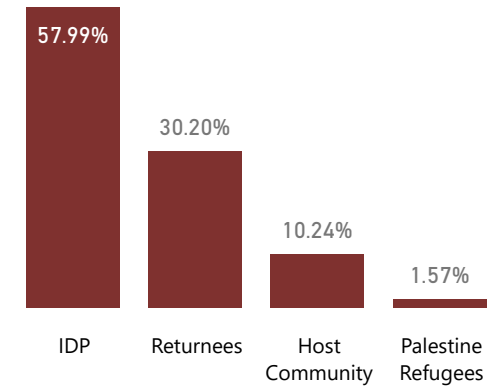

Sub District

All

Community

All

Beneficiaries Reached

1,282,960 208,925

NFI (Core NFI items) Shelter

Hubs

● NFI ● Shelter

*Core NFI items

Governorate

Sub District

Beneficiary Type

Month

Month	Download
January	Download
February	Download
March	Download
April	Download
May	Download
June	Download

Activity