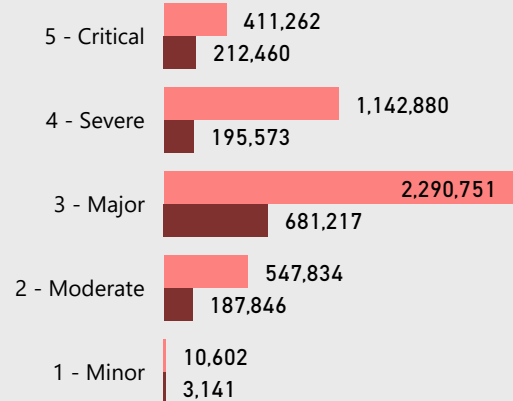

NFI Beneficiaries reached out of PiN

Shelter Beneficiaries reached against HRP target

Shelter Beneficiaries reached out of PiN

HRP Activity

● Target ● Progress

NFI Beneficiaries Reached against PiN and Severity

● PiN ● Beneficiaries reached (Core NFI)

NFI Severity

Severity

- 1 - Minor
- 2 - Moderate
- 3 - Major
- 4 - Severe
- 5 - Critical

Shelter Beneficiaries Reached against PiN and Severity

● PiN ● Beneficiaries Reached

Shelter Severity

Severity

- 1 - Minor
- 2 - Moderate
- 3 - Major
- 4 - Severe
- 5 - Critical