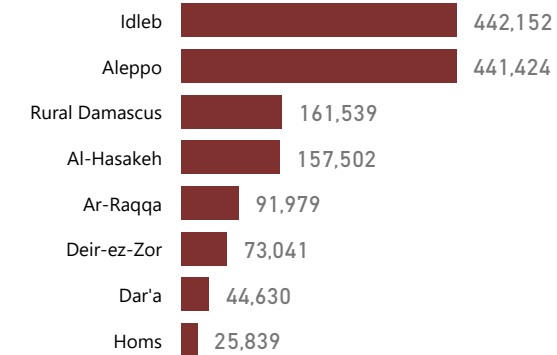

Sub District

All

Community

All

Beneficiaries Reached

1,282,960 208,925

NFI (Core NFI items) Shelter

Hubs

● NFI ● Shelter

*Core NFI items

Governorate

Sub District

Beneficiary Type

Month

Month	Download
January	Download
February	Download
March	Download
April	Download
May	Download
June	Download

Activity