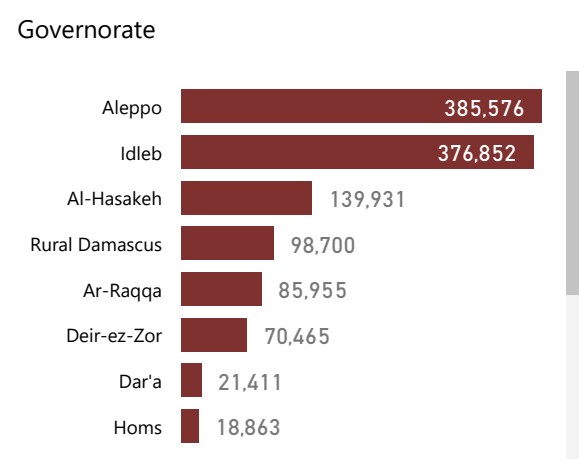

Sector: NFI Shelter

Hub: NES Syria Turkey X-B

Governorate: All ▼

District: All ▼

Sub District: All ▼

Community: All ▼

Beneficiaries Reached

1,063,216 **176,375**

NFI (Core NFI items) Shelter

Month

Month	Download
January	Download
February	Download
March	Download
April	Download
May	Download

* For NFI sector, beneficiaries reached are calculated for Core NFI items distributed, except "Activity" visual which also includes NFI winterization