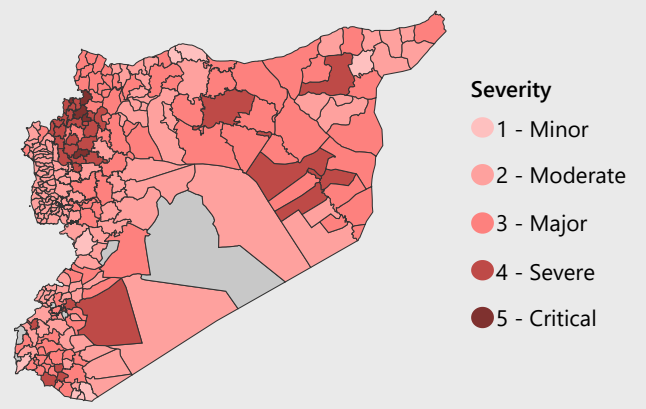

Sector: NFI Shelter

Hub: NES Syria Turkey X-B

Governorate: All ▼

District: All ▼

Sub District: All ▼

Community: All ▼

Beneficiaries Reached

1,063,216 **176,375**

All

District

All

Sub District

All

HRP Activity

● Target ● Progress

NFI Beneficiaries Reached against PiN and Severity

● PiN ● Beneficiaries reached (Core NFI)

NFI Severity

Shelter Beneficiaries Reached against PiN and Severity

● PiN ● Beneficiaries Reached

Shelter Severity