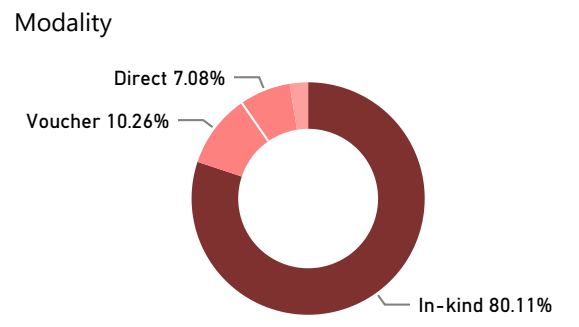

* For NFI sector, beneficiaries reached are calculated for Core NFI items distributed, except "Activity" visual which also includes NFI winterization

For feedback, contact :

| Greg Andrews, NGO co-lead (WoS_NFI_Shelter@drc-mena.org)

| Kaleem ur Rehman, IMO (rehmank@unhcr.org)