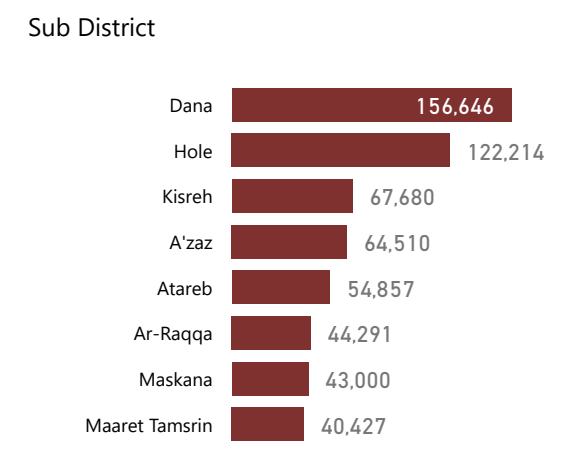

Sector: NFI Shelter

Hub: NES Syria Turkey X-B

Governorate: All ▼

District: All ▼

Sub District: All ▼

Community: All ▼

Beneficiaries Reached

1,063,216 **176,375**

NFI (Core NFI items) Shelter

Month

Month	Download
January	Download
February	Download
March	Download
April	Download
May	Download