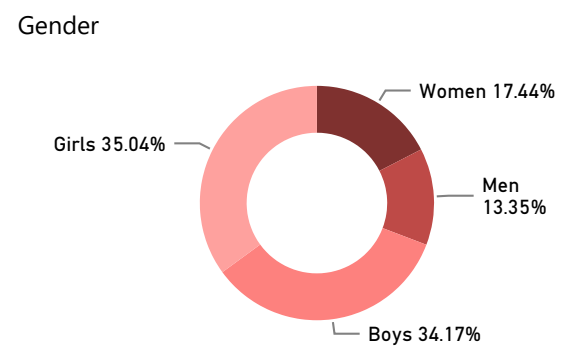

* For NFI sector, beneficiaries reached are calculated for Core NFI items distributed, except "Activity" visual which also includes NFI winterization

For feedback, contact :

| Greg Andrews, NGO co-lead (WoS_NFI_Shelter@drc-mena.org)

| Kaleem ur Rehman, IMO (rehmank@unhcr.org)