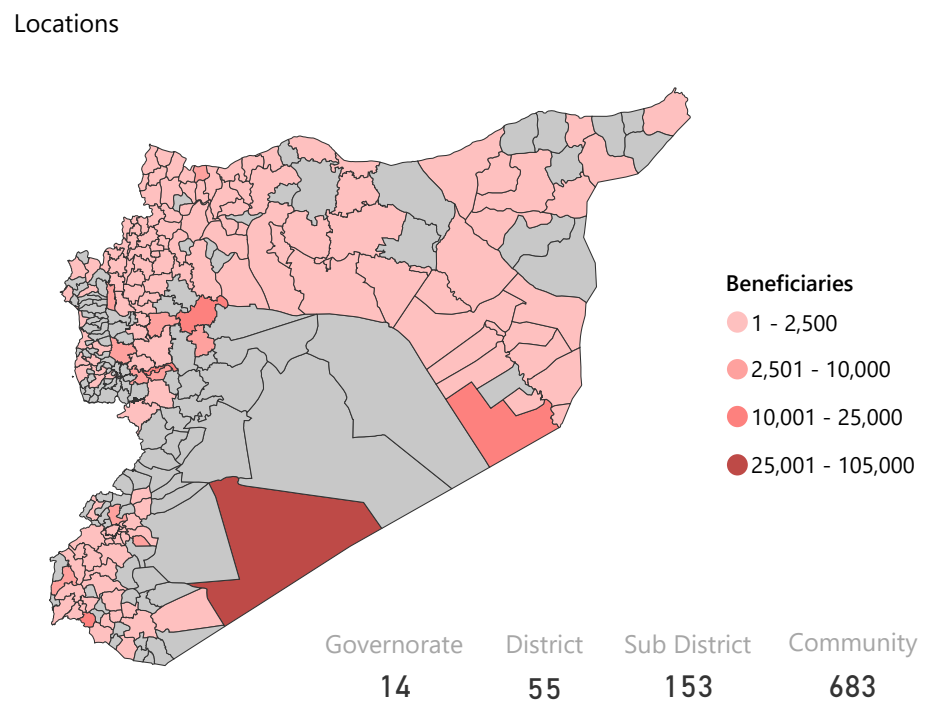

Sector: NFI Shelter

Hub: NES Syria Turkey X-B

Governorate: All ▼

District: All ▼

Sub District: All ▼

Community: All ▼

Beneficiaries Reached

1,063,216 **176,375**

NFI (Core NFI items) Shelter

Month

Month	Download
January	Download
February	Download
March	Download
April	Download
May	Download

* For NFI sector, beneficiaries reached are calculated for Core NFI items distributed, except "Activity" visual which also includes NFI winterization

All

District

All

Sub District

All

HRP Activity

● Target ● Progress

NFI Beneficiaries Reached against PiN and Severity