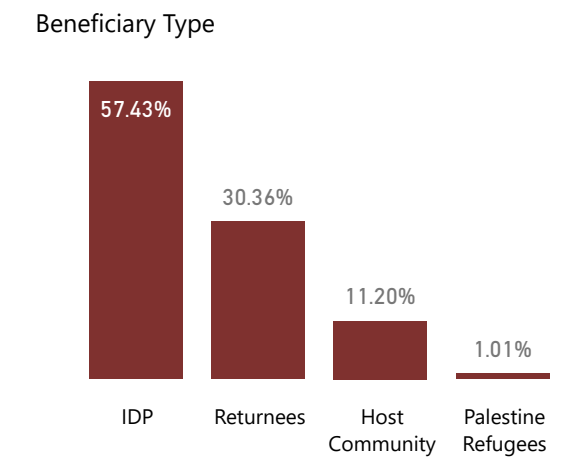

Sector: NFI Shelter

Hub: NES Syria Turkey X-B

Governorate: All ▼

District: All ▼

Sub District: All ▼

Community: All ▼

Beneficiaries Reached

1,063,216 **176,375**

NFI (Core NFI items) Shelter

Month

Month	Download
January	Download
February	Download
March	Download
April	Download
May	Download

* For NFI sector, beneficiaries reached are calculated for Core NFI items distributed, except "Activity" visual which also includes NFI winterization