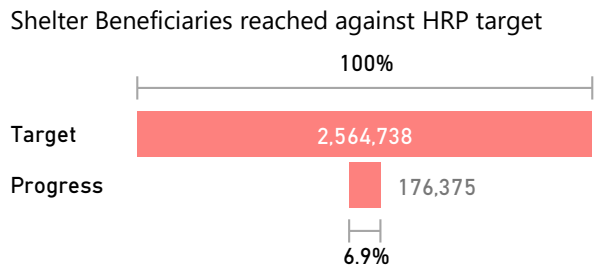

NFI (Core NFI items) Shelter

Month

Month	Download
January	Download
February	Download
March	Download
April	Download
May	Download

* For NFI sector, beneficiaries reached are calculated for Core NFI items distributed, except "Activity" visual which also includes NFI winterization

All

District

All

Sub District

All

HRP Activity

● Target ● Progress

NFI Beneficiaries Reached against PiN and Severity

● PiN ● Beneficiaries reached (Core NFI)

NFI Severity

Shelter Beneficiaries Reached against PiN and Severity

● PiN ● Beneficiaries Reached

Shelter Severity