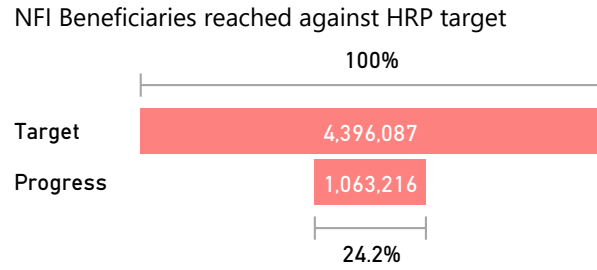

NFI (Core NFI items) Shelter

Month

Month	Download
January	Download
February	Download
March	Download
April	Download
May	Download

* For NFI sector, beneficiaries reached are calculated for Core NFI items distributed, except "Activity" visual which also includes NFI winterization

For feedback, contact :

| Greg Andrews, NGO co-lead (WoS_NFI_Shelter@drc-mena.org)

| Kaleem ur Rehman, IMO (rehmank@unhcr.org)

Sector

NFI
 Shelter

Hub

NES
 Syria
 Turkey X-B

Governorate

All

District

All

Sub District

All

HRP Activity

● Target ● Progress

NFI Beneficiaries Reached against PiN and Severity

● PiN ● Beneficiaries reached (Core NFI)

NFI Severity

Shelter Beneficiaries Reached against PiN and Severity

● PiN ● Beneficiaries Reached

Shelter Severity