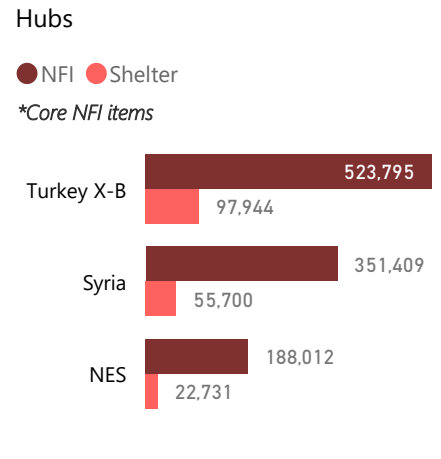

Sector: NFI Shelter

Hub: NES Syria Turkey X-B

Governorate: All ▼

District: All ▼

Sub District: All ▼

Community: All ▼

Beneficiaries Reached

1,063,216 **176,375**

NFI (Core NFI items) Shelter

Month

Month	Download
January	Download
February	Download
March	Download
April	Download
May	Download

* For NFI sector, beneficiaries reached are calculated for Core NFI items distributed, except "Activity" visual which also includes NFI winterization