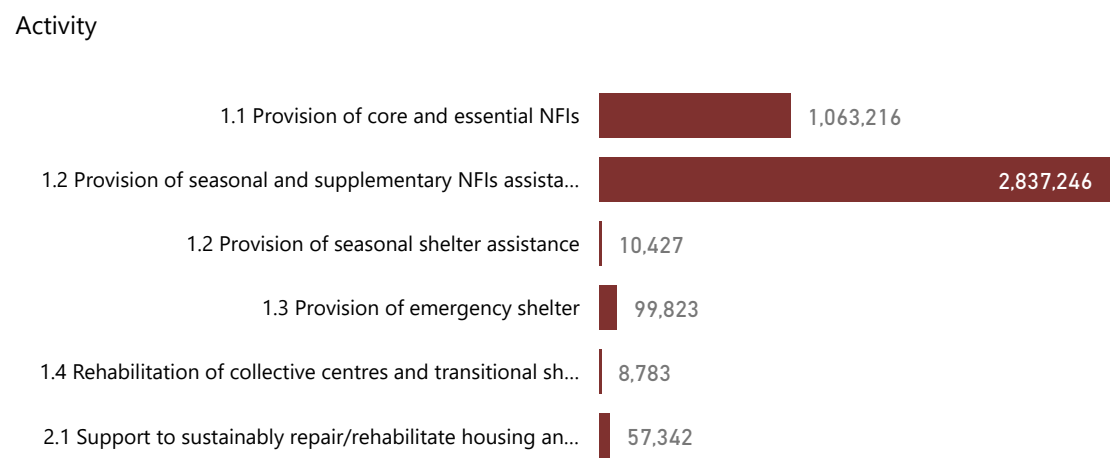

* For NFI sector, beneficiaries reached are calculated for Core NFI items distributed, except "Activity" visual which also includes NFI winterization

For feedback, contact :

| Greg Andrews, NGO co-lead (WoS_NFI_Shelter@drc-mena.org)

| Kaleem ur Rehman, IMO (rehmank@unhcr.org)