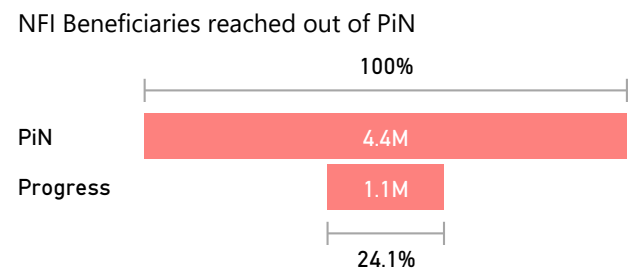

NFI (Core NFI items) Shelter

Month

Month	Download
January	Download
February	Download
March	Download
April	Download
May	Download

* For NFI sector, beneficiaries reached are calculated for Core NFI items distributed, except "Activity" visual which also includes NFI winterization

All

District

All

Sub District

All

HRP Activity

● Target ● Progress

NFI Beneficiaries Reached against PiN and Severity