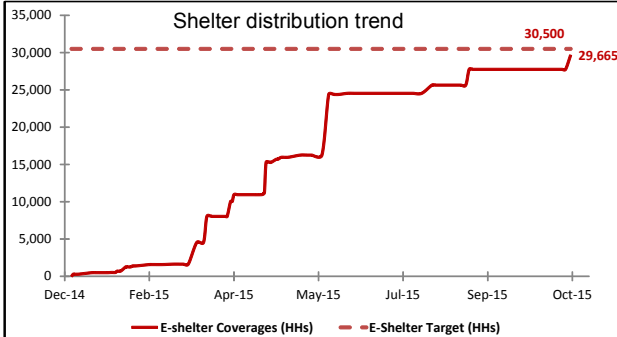

Shelter & NFI Cluster

ShelterCluster.org
Coordinating humanian Shelter

South Sudan Crisis Response - Shelter Coverage 2015

Legend

- National Boundaries
- State Boundaries
- County Boundaries
- Undetermined Boundary

IDPs by County (as of 18 July 15)*

- No data (no IDPs reported)
- 1 - 25000
- 25001 - 50000
- 50001 - 75000
- 75001 - 100000
- >100000

Shelter Coverage

- Accute shelter
- Standard shelter
- IDPs not served