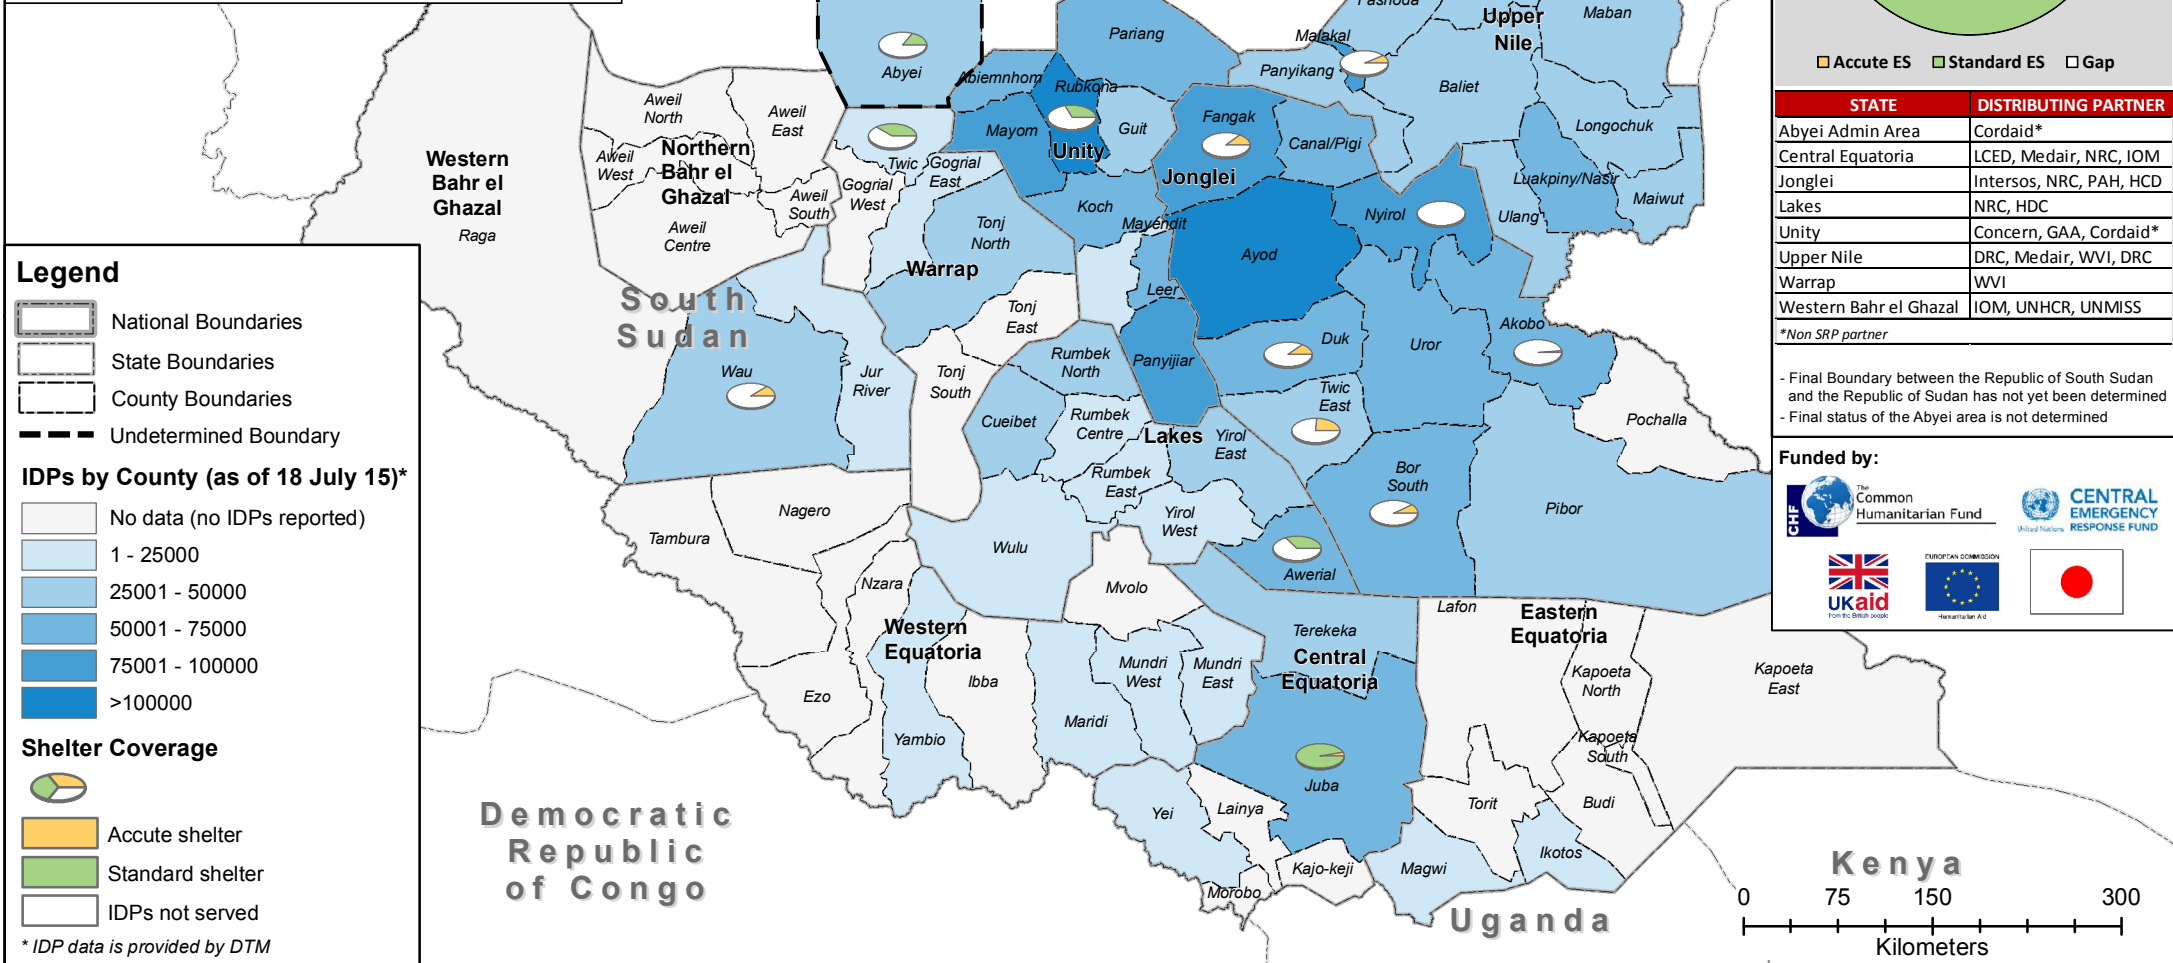

Shelter & NFI Cluster

ShelterCluster.org
Coordinating humanian Shelter

South Sudan Crisis Response - Shelter Coverage 2015

Legend

- National Boundaries
- State Boundaries
- County Boundaries
- Undetermined Boundary

IDPs by County (as of 18 July 15)*

- No data (no IDPs reported)
- 1 - 25000
- 25001 - 50000
- 50001 - 75000
- 75001 - 100000
- >100000

Shelter Coverage

- Accute shelter
- Standard shelter
- IDPs not served

* IDP data is provided by DTM

STATE	DISTRIBUTING PARTNER
Abyei Admin Area	Cordaid*
Central Equatoria	LCED, Medair, NRC, IOM
Jonglei	Interos, NRC, PAH, HCD
Lakes	NRC, HDC
Unity	Concern, GAA, Cordaid*
Upper Nile	DRC, Medair, WVI, DRC
Warrap	WVI
Western Bahr el Ghazal	IOM, UNHCR, UNMISS

*Non SRP partner

- Final Boundary between the Republic of South Sudan and the Republic of Sudan has not yet been determined
- Final status of the Abyei area is not determined

Funded by: