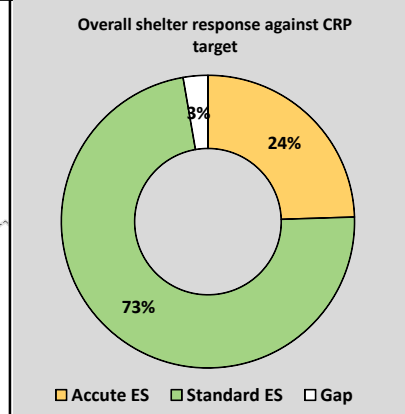

Shelter & NFI Cluster

ShelterCluster.org
Coordinating humanian Shelter

South Sudan Crisis Response - Shelter Coverage 2015

Legend

- National Boundaries
- State Boundaries
- County Boundaries
- Undetermined Boundary

IDPs by County (as of 18 July 15)*

- No data (no IDPs reported)
- 1 - 25000
- 25001 - 50000
- 50001 - 75000
- 75001 - 100000
- >100000

Shelter Coverage

- Accute shelter
- Standard shelter
- IDPs not served