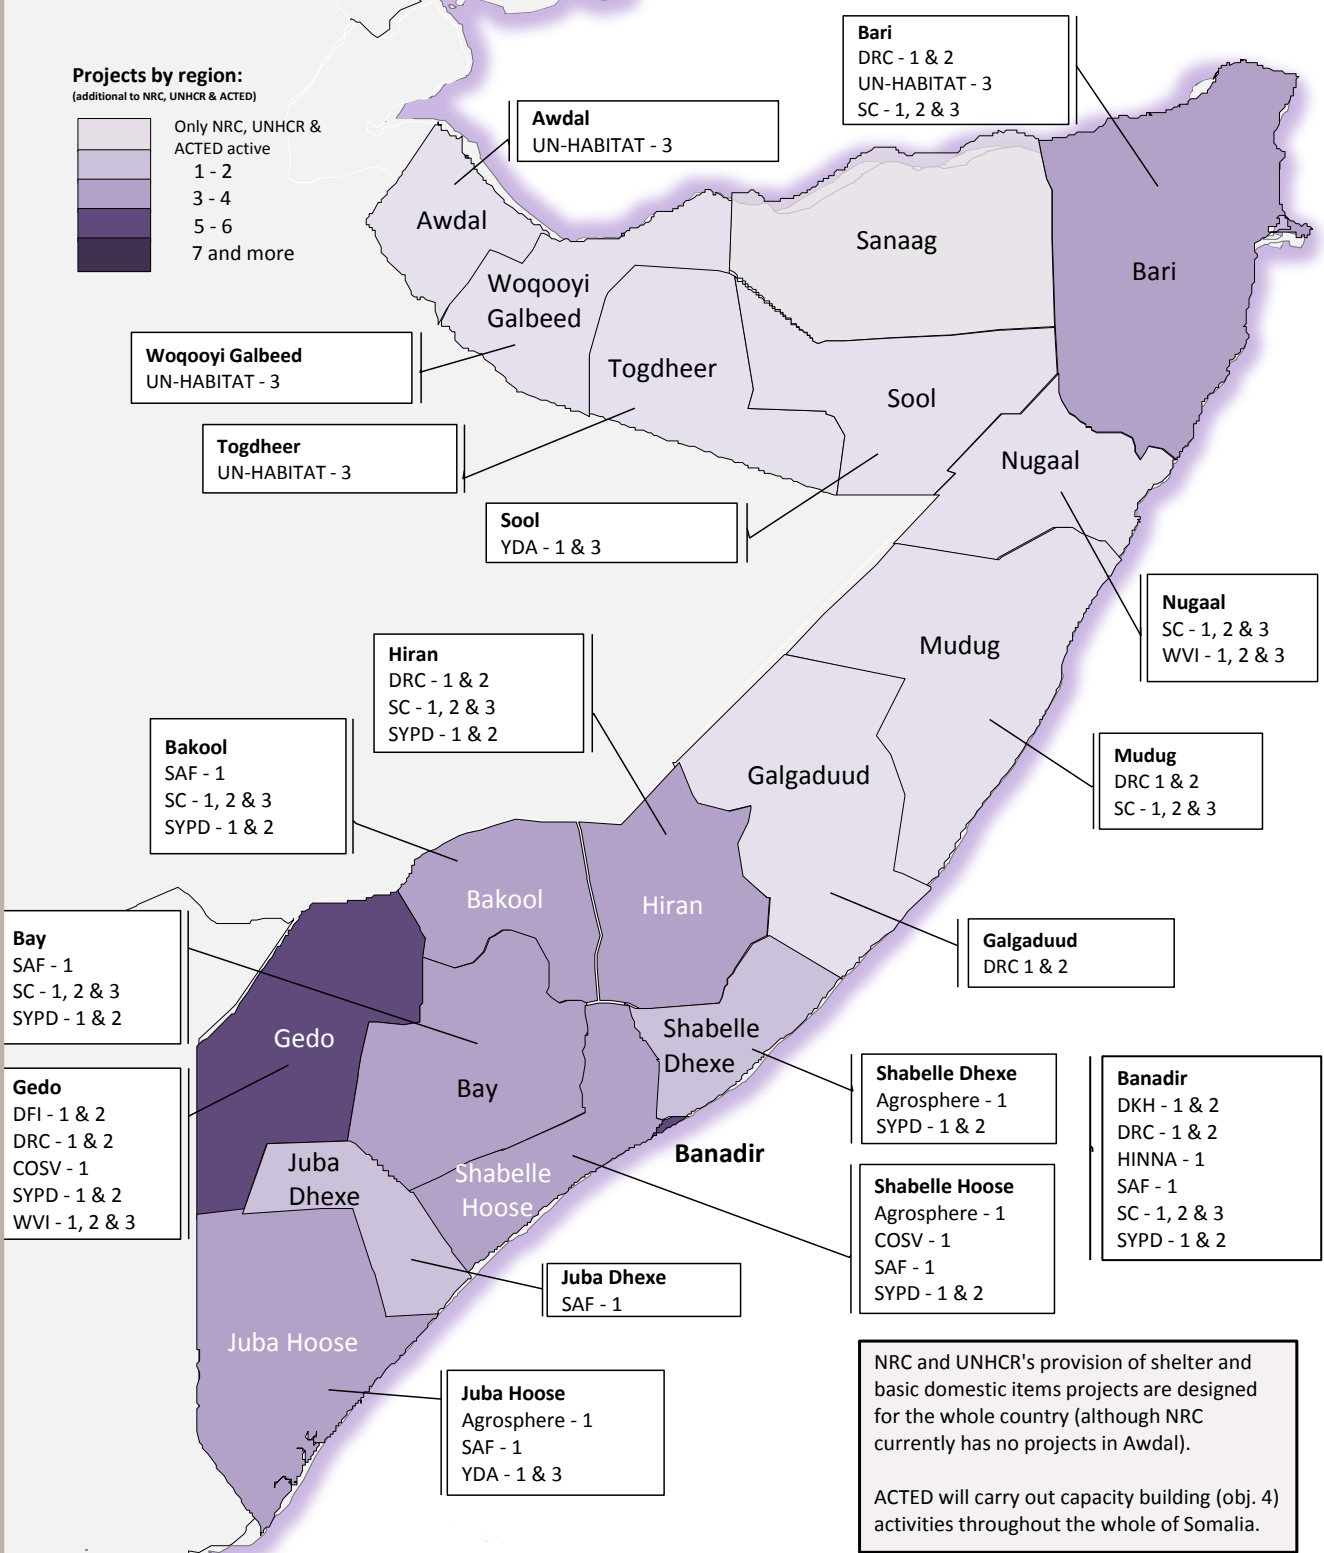

SHELTER / NFI CLUSTER CAP 2013 Projects

(Objectives 1, 2, 3 & 4; 25-10-2012)

UNHCR Somalia
Nairobi, Kenya

Projects by region:
(additional to NRC, UNHCR & ACTED)

NRC and UNHCR's provision of shelter and basic domestic items projects are designed for the whole country (although NRC currently has no projects in Awdal).

ACTED will carry out capacity building (obj. 4) activities throughout the whole of Somalia.