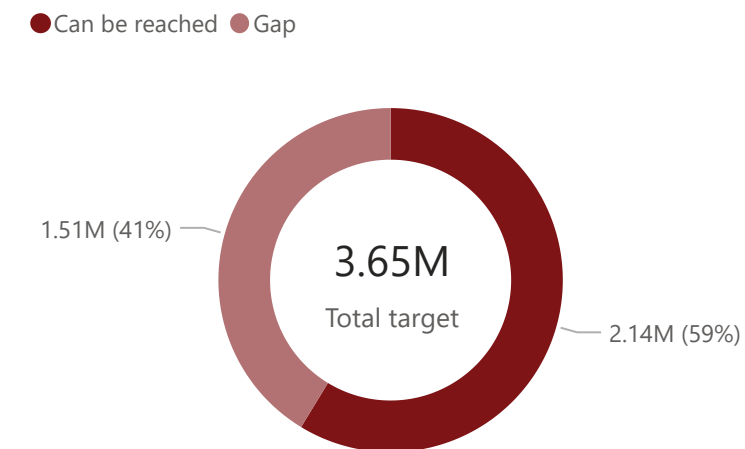

Targets and gaps, based on secured funding