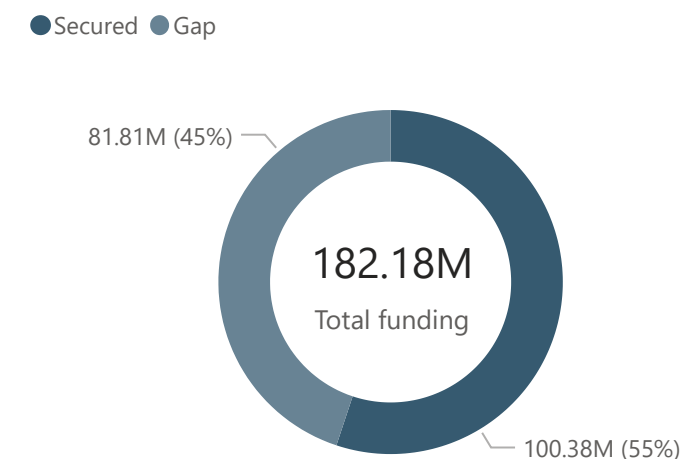

Syrian Arab Republic: Whole of Syria Shelter and NFI Sector

WINTER ASSISTANCE UPDATE (as of January 2022)

Individuals reached	Funding gap (USD)	Sector partners
2.07M	81.81M	42

The Shelter and NFI (SNFI) Sectors estimate that 4.50 million people in Syria are in urgent need of winter assistance (winter 2021/22), which represents an increase of 12 per cent from the winter 2020/21. Towards the end of January 2022, the region experienced excessive snowfall leading to the lowest temperatures witnessed in the winter yet. This triggered multiple emergencies; in particular, the heavy snowfall damaged shelters across the breath of the response area. Partners collectively assisted people of concerns in the furthest reaches of Syria with essential winter NFIs like heating fuel, blankets, and winter clothes to provide warmth and protection from the elements.

The SNFI Sectors aim to target 3.65 million individuals with winter support, based on the need and the estimated capacity of partners to respond. The main targets for assistance are persons residing in camps, collective shelters, and informal settlements in addition to those in areas of high altitude and snowfall. To date, sector partners have secured only 55 per cent of the funding required to meet the intended target, leaving a critical funding gap of USD81.81 million pending. By the end of January, a total of 2.07 million individuals have been reached with winter assistance across Syria. In January, Syria hub, Turkey X-B, and NES partners were able to reach 85,432, 356,340, and 33,149 individuals respectively, with critical life-saving winter NFI assistance.

Targets and gaps, based on secured funding

Funding status (USD)

Syrian Arab Republic: Whole of Syria Shelter and NFI Sector

WINTER ASSISTANCE UPDATE (as of January 2022)

Winter PiN	Gap to PiN	Gap to target
4.50M	2.43M	1.57M