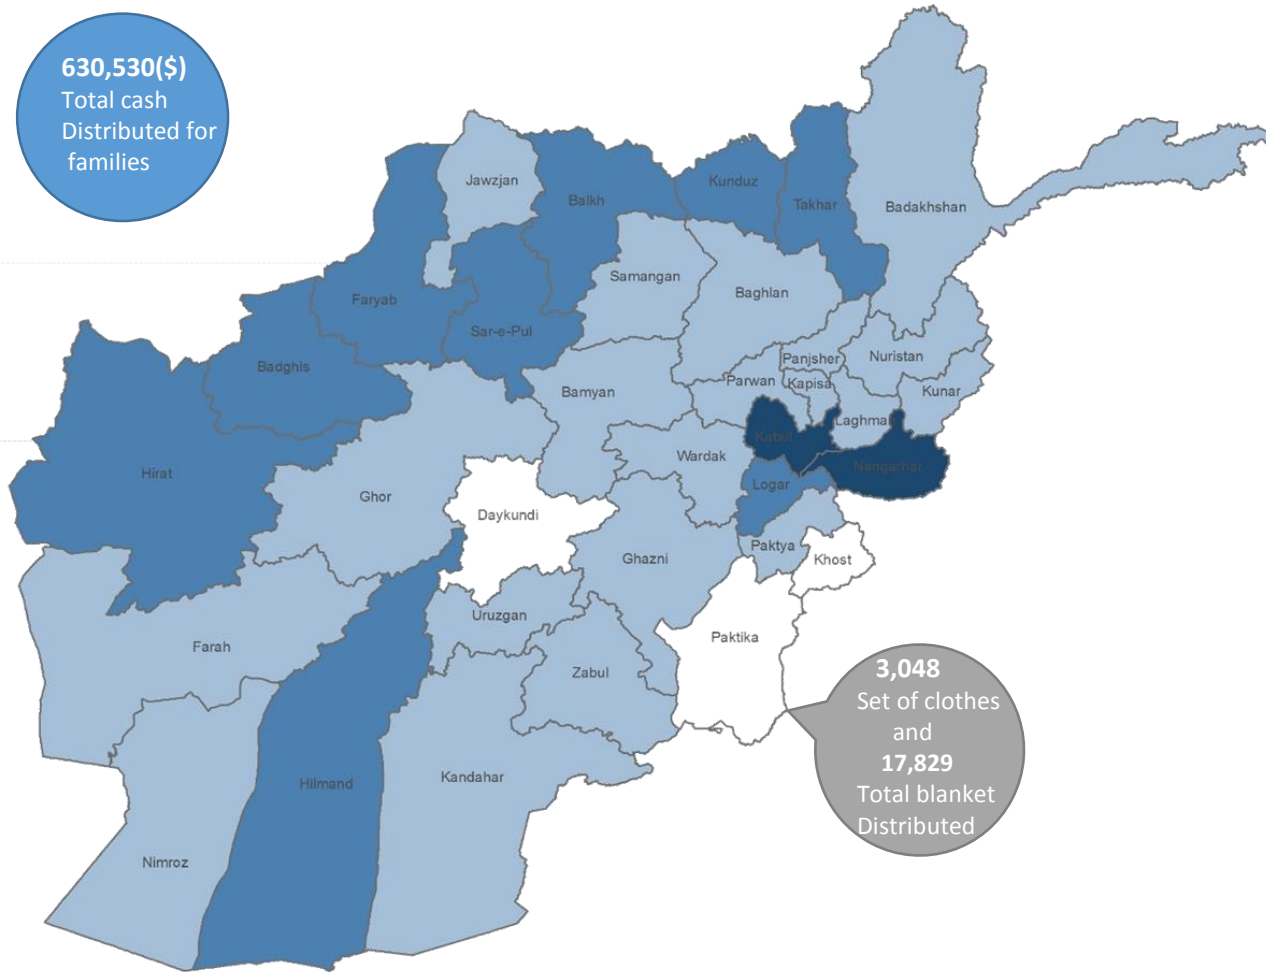

As winter rapidly approaches, the Emergency Shelter/NFI Cluster is making efforts to support the government's leadership in the winterization response to provide assistance to the most vulnerable IDPs, returnees and hosting community members.

630,530(\$)
Total cash
Distributed for
families

3,048
Set of clothes and
17,829
Total blanket
Distributed

78,013 families
estimated in need
of winter support

51,129 families Assessed

28,783 families Selected

8,303 families
Assisted

7 partners reported
ongoing assessment and
response