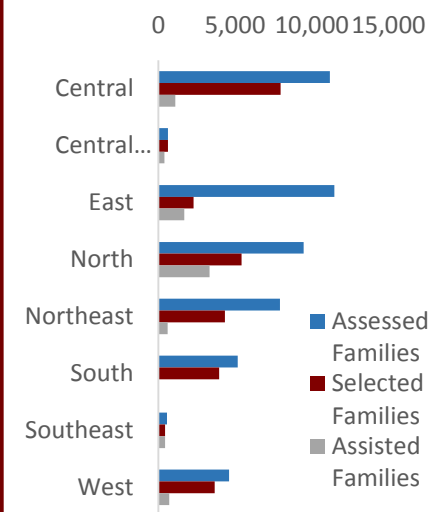

As winter rapidly approaches, the Emergency Shelter/NFI Cluster is making efforts to support the government's leadership in the winterization response to provide assistance to the most vulnerable IDPs, returnees and hosting community members.

630,530(\$)
Total cash
Distributed for
families

3,048
Set of clothes and
17,829
Total blanket
Distributed

78,013 families
estimated in need
of winter support

51,129 families Assessed

28,783 families Selected

8,303 families
Assisted

7 partners reported
ongoing assessment and
response