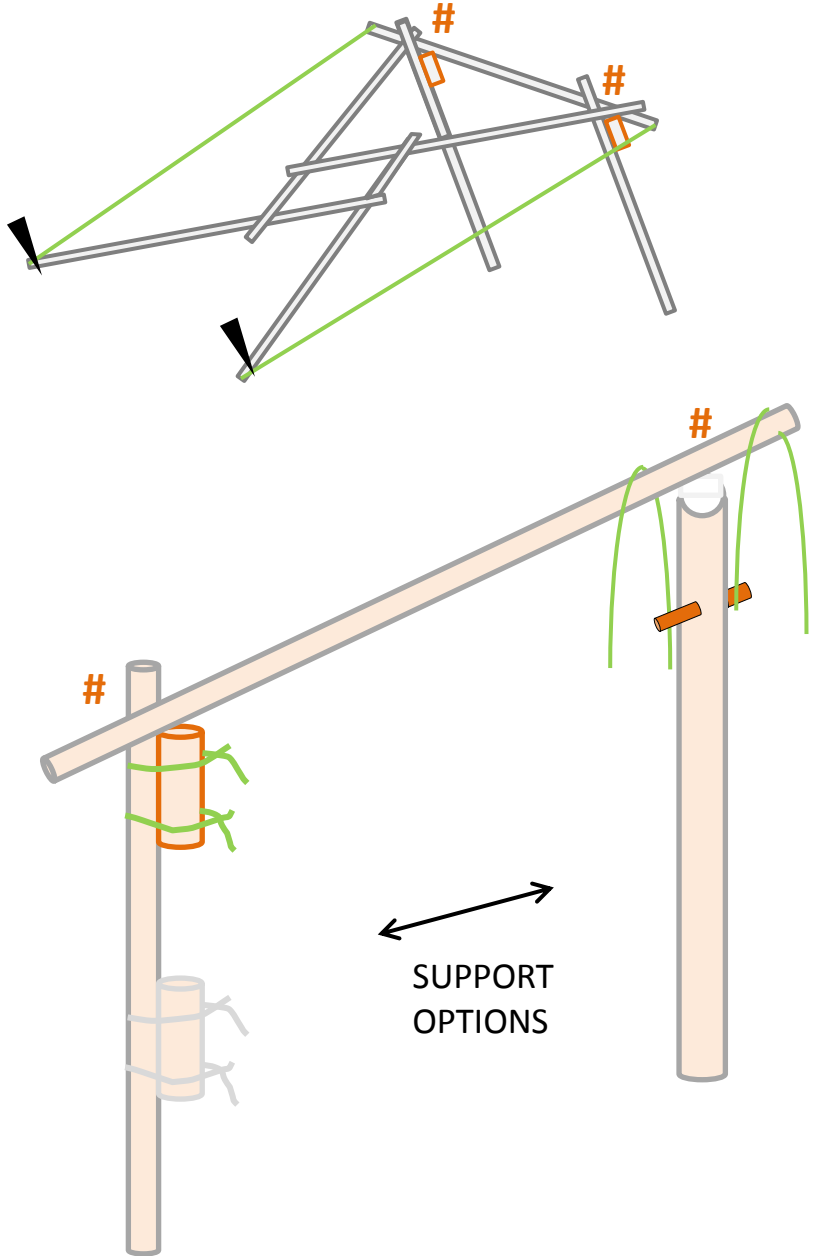

BAMBOO RECIPROBOO SHELTER KIT (RSK) ASSEMBLY GUIDELINES

ReciproBoo Shelter Kit
Winner Aid Innovation Award
AidEx 2015

Myanmar 2016.
Training course based on
reciprocal frame roof
bamboo shelters

S. Halbert 2016
shaunvet@hotmail.co.uk

7

S.Halbert May 2016

8

EMERGENCY RSK FRAME ASSEMBLY

EMERGENCY RSK STORM OPTION

DOUBLE RSK
ASSEMBLY

SINGLE ELEVATED
RSK ASSEMBLY

17

S.Halbert May 2016

18

TOTAL = 21

DOUBLE ELEVATED
RSK ASSEMBLY

21