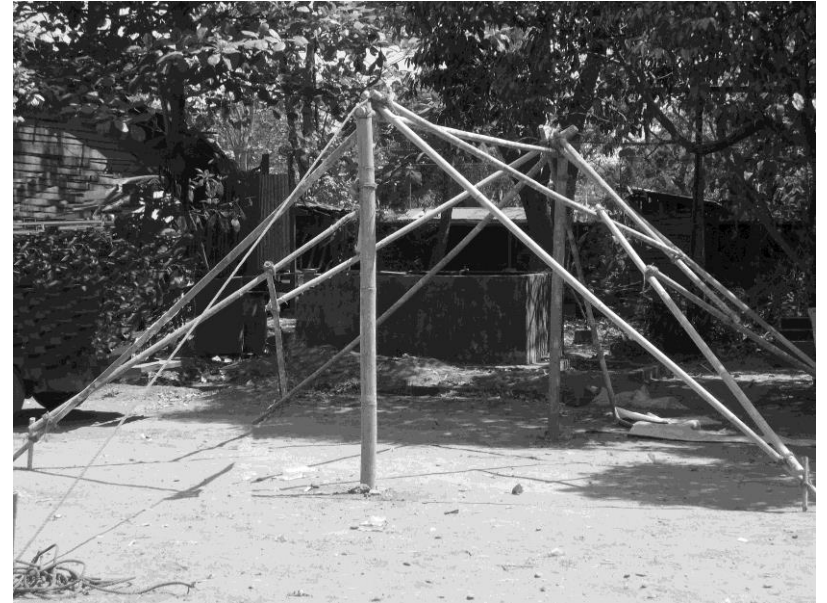

BAMBOO RECIPROBOO SHELTER KIT (RSK) ASSEMBLY GUIDELINES

ReciproBoo Shelter Kit
Winner Aid Innovation Award
AidEx 2015

Myanmar 2016.
Training course based on
reciprocal frame roof
bamboo shelters

S. Halbert 2016
shaunvet@hotmail.co.uk

7

S.Halbert May 2016

8

EMERGENCY RSK FRAME ASSEMBLY

EMERGENCY RSK STORM OPTION

DOUBLE RSK
ASSEMBLY

SINGLE ELEVATED
RSK ASSEMBLY

17