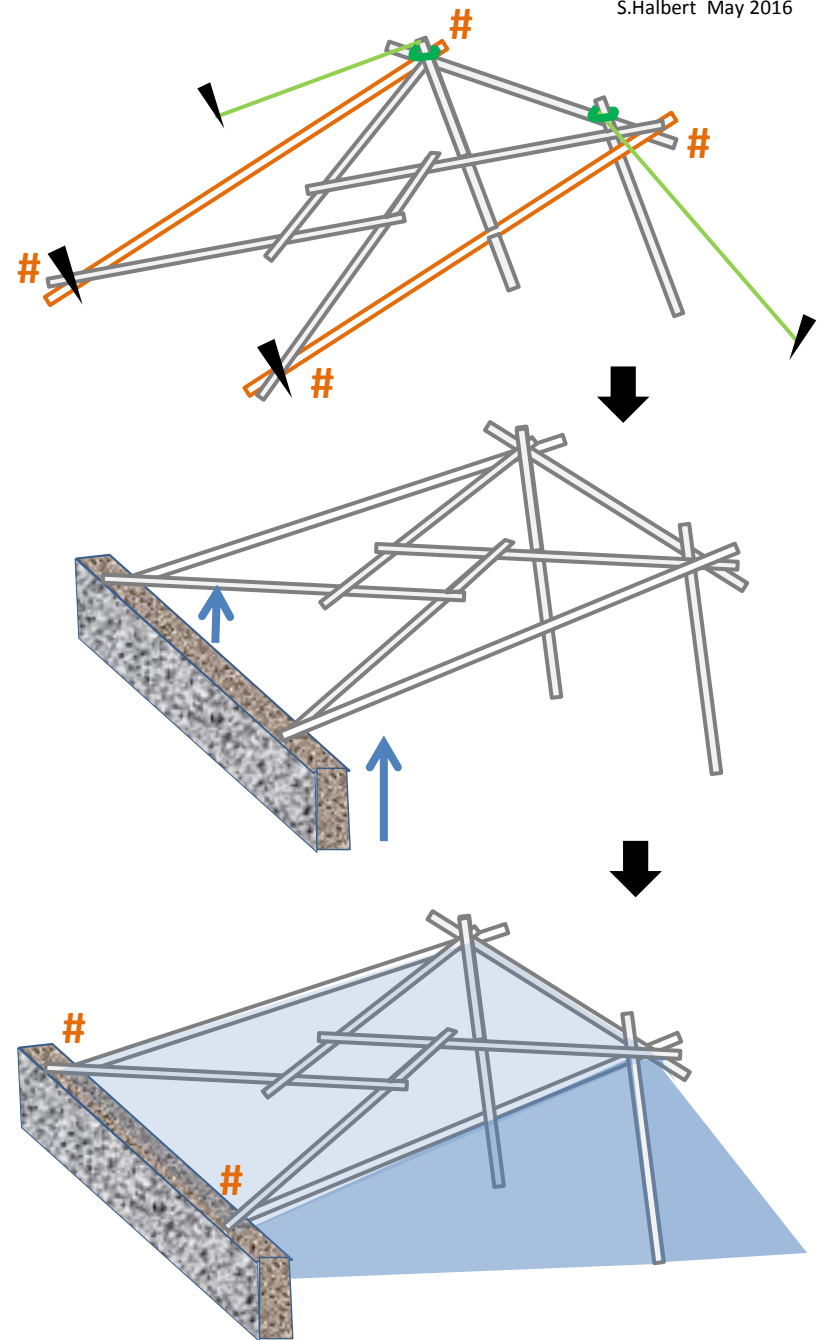

BAMBOO RECIPROBOO SHELTER KIT (RSK) ASSEMBLY GUIDELINES

ReciproBoo Shelter Kit
Winner Aid Innovation Award
AidEx 2015

Myanmar 2016.
Training course based on
reciprocal frame roof
bamboo shelters

S. Halbert 2016
shaunvet@hotmail.co.uk

Full details of shelters:
www.reciproboo.org

EMERGENCY RSK
ASSEMBLY

= #

EMERGENCY RSK
ASSEMBLY

5

S.Halbert May 2016

6

EMERGENCY RSK
ASSEMBLY

7

S.Halbert May 2016

8

EMERGENCY RSK FRAME ASSEMBLY

EMERGENCY RSK STORM OPTION

DOUBLE RSK
ASSEMBLY

SINGLE ELEVATED
RSK ASSEMBLY

17