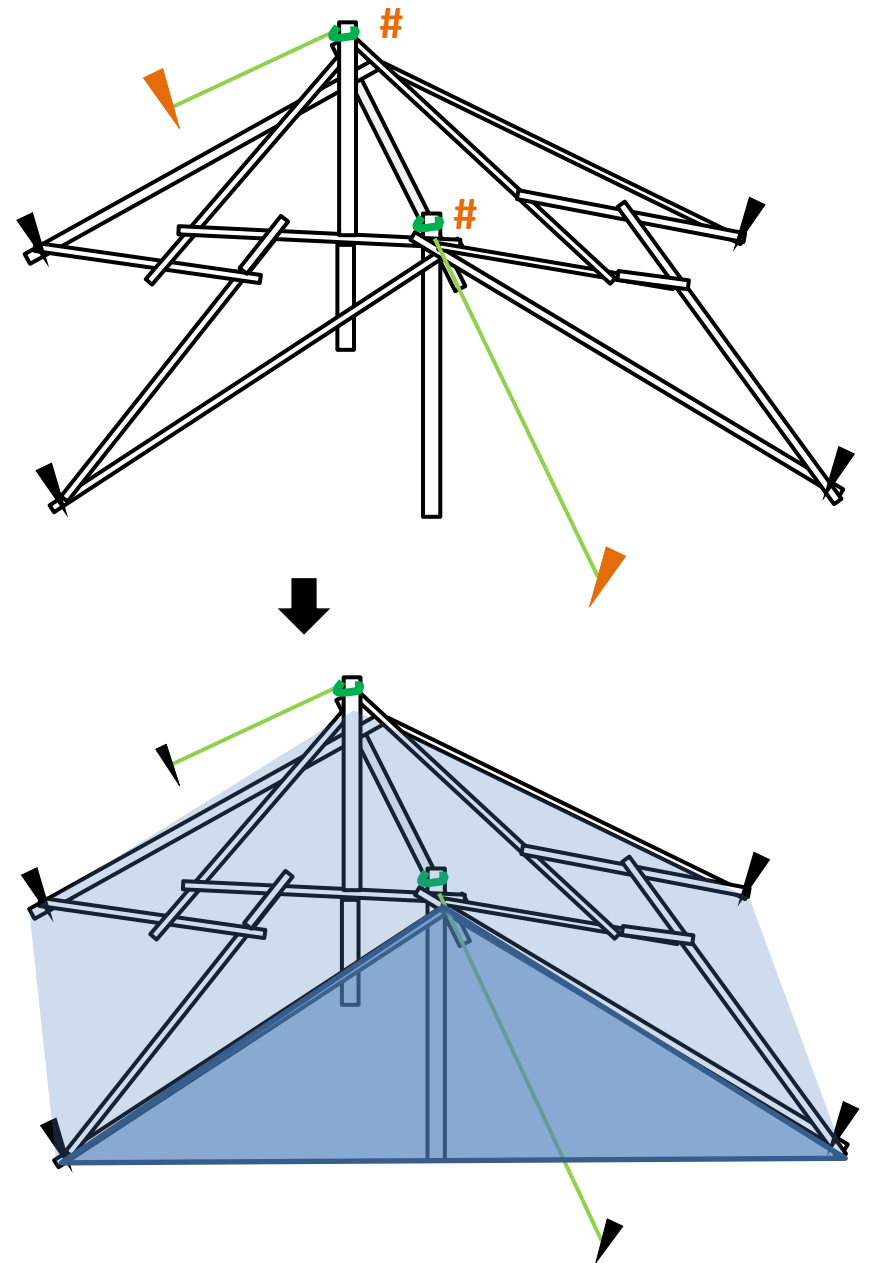

BAMBOO RECIPROBOO SHELTER KIT (RSK) ASSEMBLY GUIDELINES

ReciproBoo Shelter Kit
Winner Aid Innovation Award
AidEx 2015

Myanmar 2016.
Training course based on
reciprocal frame roof
bamboo shelters

S. Halbert 2016
shaunvet@hotmail.co.uk

7

S.Halbert May 2016

8

EMERGENCY RSK FRAME ASSEMBLY

EMERGENCY RSK STORM OPTION

DOUBLE RSK
ASSEMBLY

SINGLE ELEVATED
RSK ASSEMBLY

17