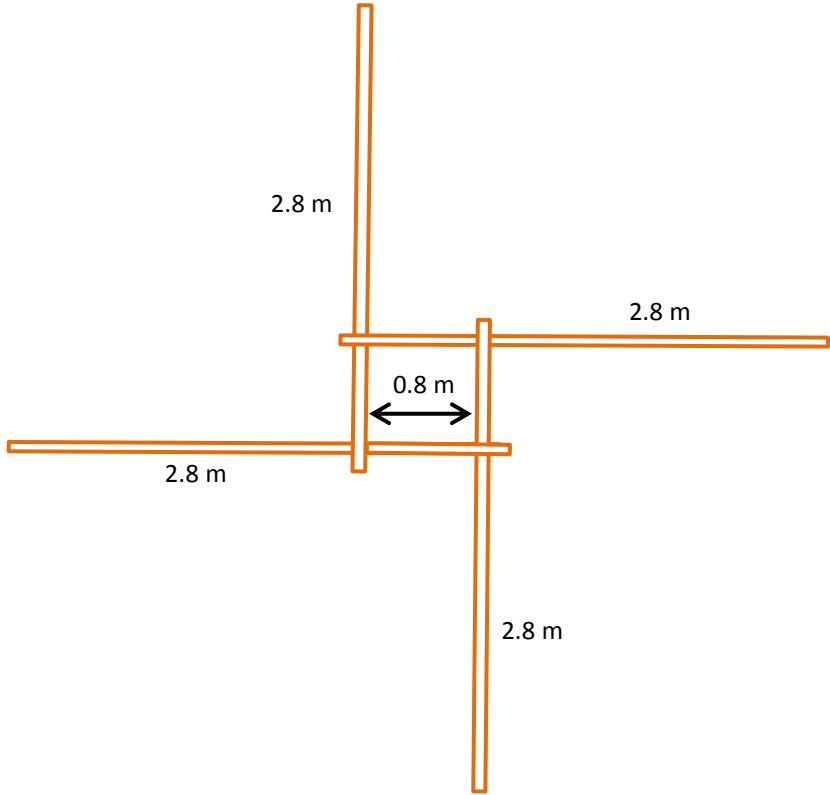

EMERGENCY RSK
ASSEMBLY