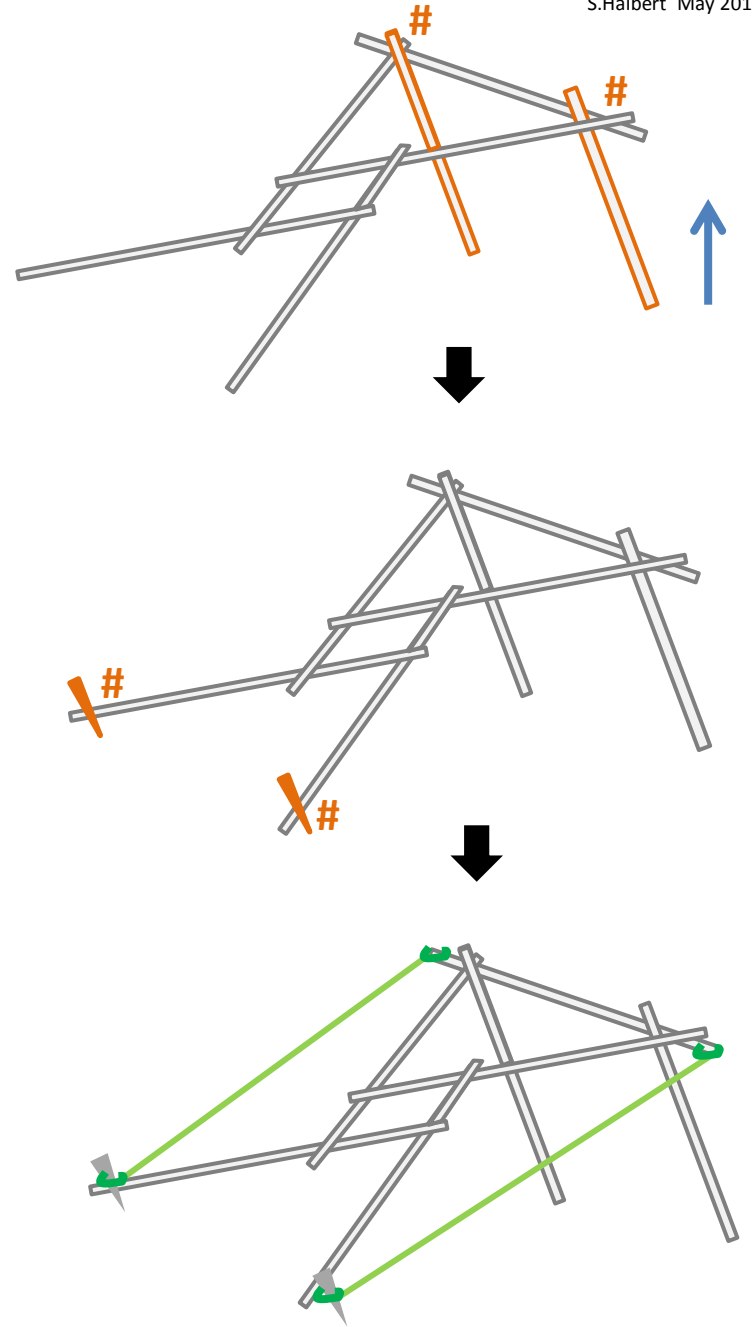

BAMBOO RECIPROBOO SHELTER KIT (RSK) ASSEMBLY GUIDELINES

ReciproBoo Shelter Kit
Winner Aid Innovation Award
AidEx 2015

Myanmar 2016.
Training course based on
reciprocal frame roof
bamboo shelters

S. Halbert 2016
shaunvet@hotmail.co.uk

Full details of shelters:
www.reciproboo.org

EMERGENCY RSK
ASSEMBLY

= #

EMERGENCY RSK
ASSEMBLY

5

S.Halbert May 2016

6

EMERGENCY RSK
ASSEMBLY

7

S.Halbert May 2016

8

EMERGENCY RSK FRAME ASSEMBLY

EMERGENCY RSK STORM OPTION

DOUBLE RSK
ASSEMBLY

SINGLE ELEVATED
RSK ASSEMBLY

17