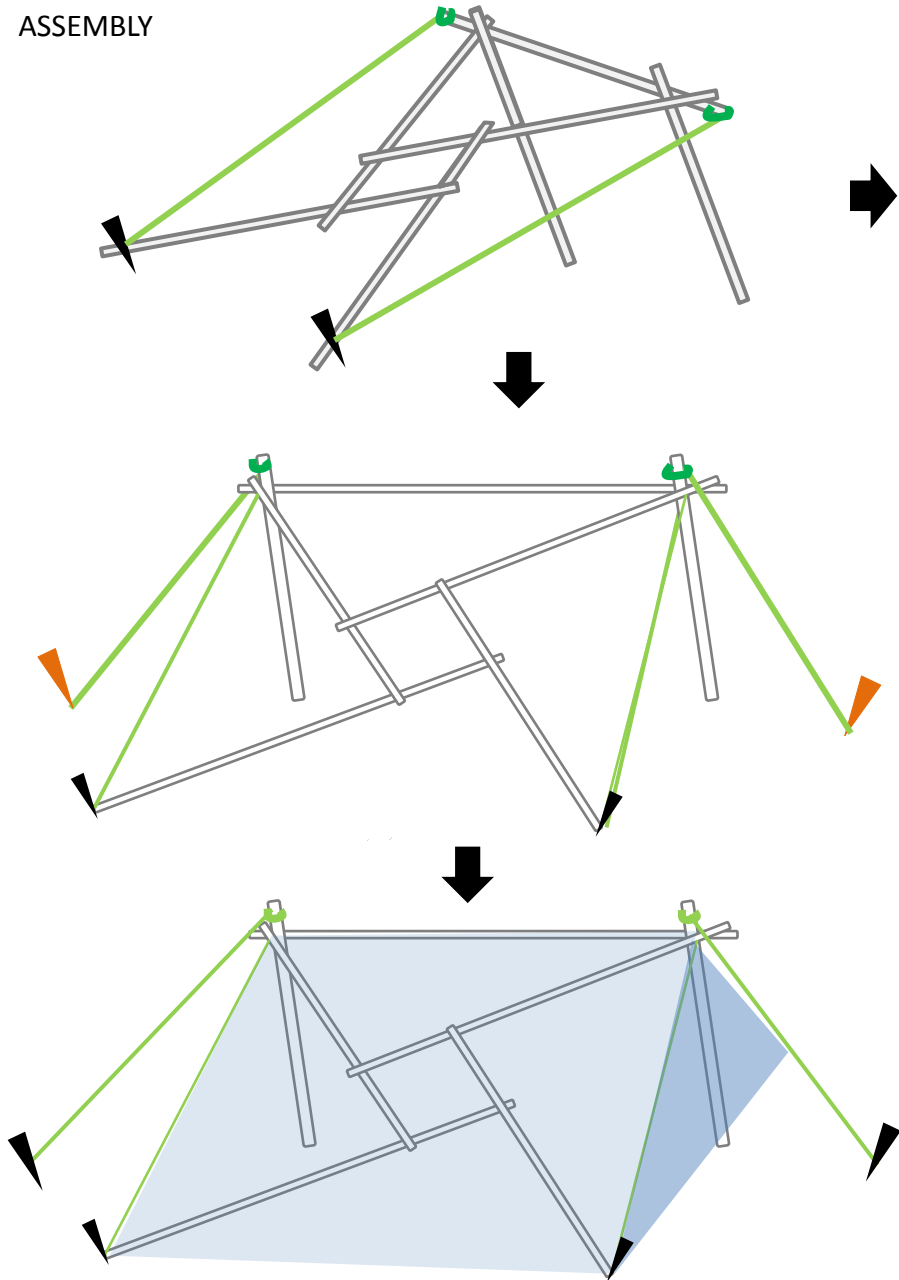

BAMBOO RECIPROBOO SHELTER KIT (RSK) ASSEMBLY GUIDELINES

ReciproBoo Shelter Kit
Winner Aid Innovation Award
AidEx 2015

Myanmar 2016.
Training course based on
reciprocal frame roof
bamboo shelters

S. Halbert 2016
shaunvet@hotmail.co.uk

Full details of shelters:
www.reciproboo.org

EMERGENCY RSK
ASSEMBLY

= #

EMERGENCY RSK
ASSEMBLY

5

S.Halbert May 2016

6

EMERGENCY RSK
ASSEMBLY

7

S.Halbert May 2016

8

EMERGENCY RSK FRAME ASSEMBLY

EMERGENCY RSK STORM OPTION

DOUBLE RSK
ASSEMBLY

SINGLE ELEVATED
RSK ASSEMBLY

17