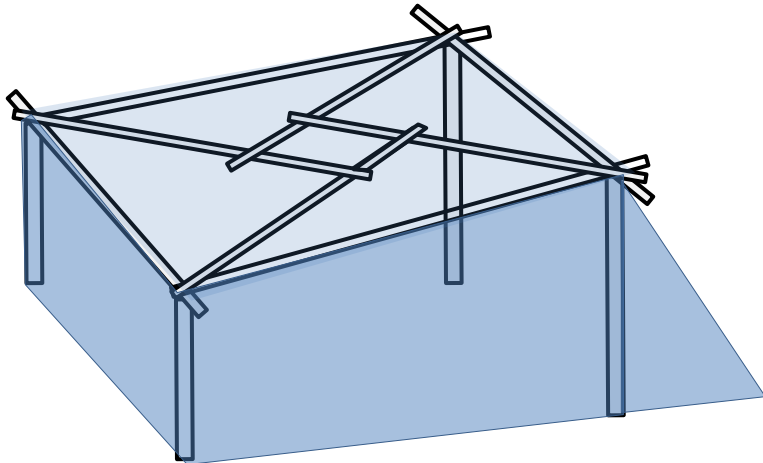

BAMBOO RECIPROBOO SHELTER KIT (RSK) ASSEMBLY GUIDELINES

ReciproBoo Shelter Kit
Winner Aid Innovation Award
AidEx 2015

Myanmar 2016.
Training course based on
reciprocal frame roof
bamboo shelters

S. Halbert 2016
shaunvet@hotmail.co.uk

7

S.Halbert May 2016

8

EMERGENCY RSK FRAME ASSEMBLY

EMERGENCY RSK STORM OPTION

DOUBLE RSK
ASSEMBLY

SINGLE ELEVATED
RSK ASSEMBLY

17