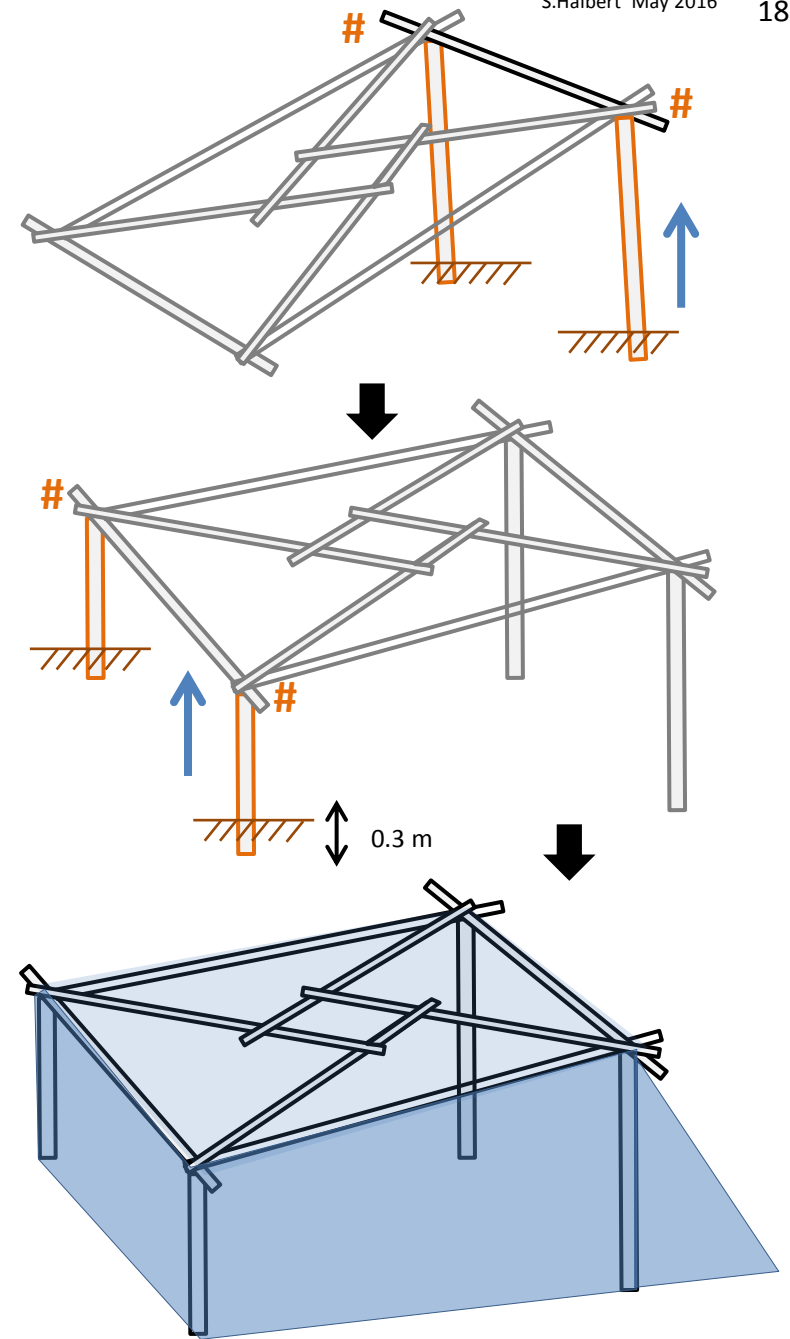

BAMBOO RECIPROBOO SHELTER KIT (RSK) ASSEMBLY GUIDELINES

ReciproBoo Shelter Kit
Winner Aid Innovation Award
AidEx 2015

Myanmar 2016.
Training course based on
reciprocal frame roof
bamboo shelters

S. Halbert 2016
shaunvet@hotmail.co.uk

7

S.Halbert May 2016

8

EMERGENCY RSK FRAME ASSEMBLY

EMERGENCY RSK STORM OPTION

DOUBLE RSK
ASSEMBLY

SINGLE ELEVATED
RSK ASSEMBLY

17

S.Halbert May 2016

18

TOTAL = 21

DOUBLE ELEVATED
RSK ASSEMBLY

21