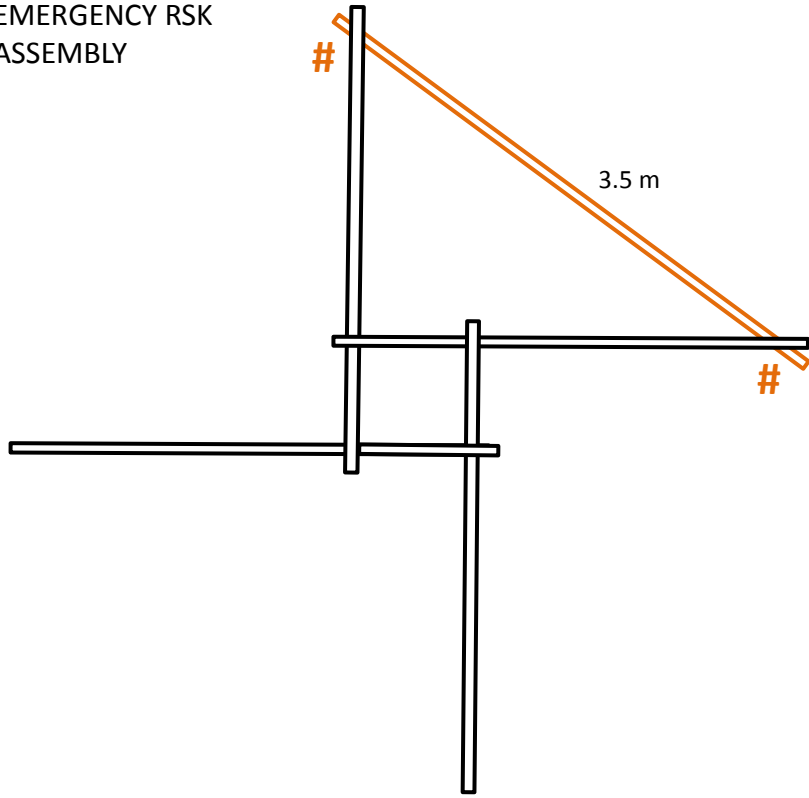

BAMBOO RECIPROBOO SHELTER KIT (RSK) ASSEMBLY GUIDELINES

ReciproBoo Shelter Kit
Winner Aid Innovation Award
AidEx 2015

Myanmar 2016.
Training course based on
reciprocal frame roof
bamboo shelters

S. Halbert 2016
shaunvet@hotmail.co.uk

Full details of shelters:
www.reciproboo.org

EMERGENCY RSK
ASSEMBLY

= #

EMERGENCY RSK
ASSEMBLY

5

S.Halbert May 2016

6

EMERGENCY RSK
ASSEMBLY