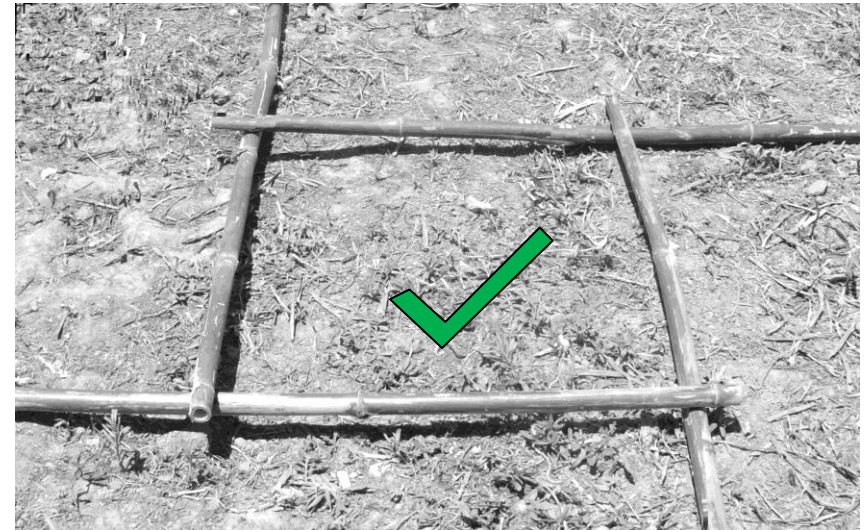

BAMBOO RECIPROBOO SHELTER KIT (RSK) ASSEMBLY GUIDELINES

ReciproBoo Shelter Kit
Winner Aid Innovation Award
AidEx 2015

Myanmar 2016.
Training course based on
reciprocal frame roof
bamboo shelters

S. Halbert 2016
shaunvet@hotmail.co.uk

Full details of shelters:
www.reciproboo.org

EMERGENCY RSK
ASSEMBLY

= #

EMERGENCY RSK
ASSEMBLY

5

S.Halbert May 2016

6

EMERGENCY RSK
ASSEMBLY