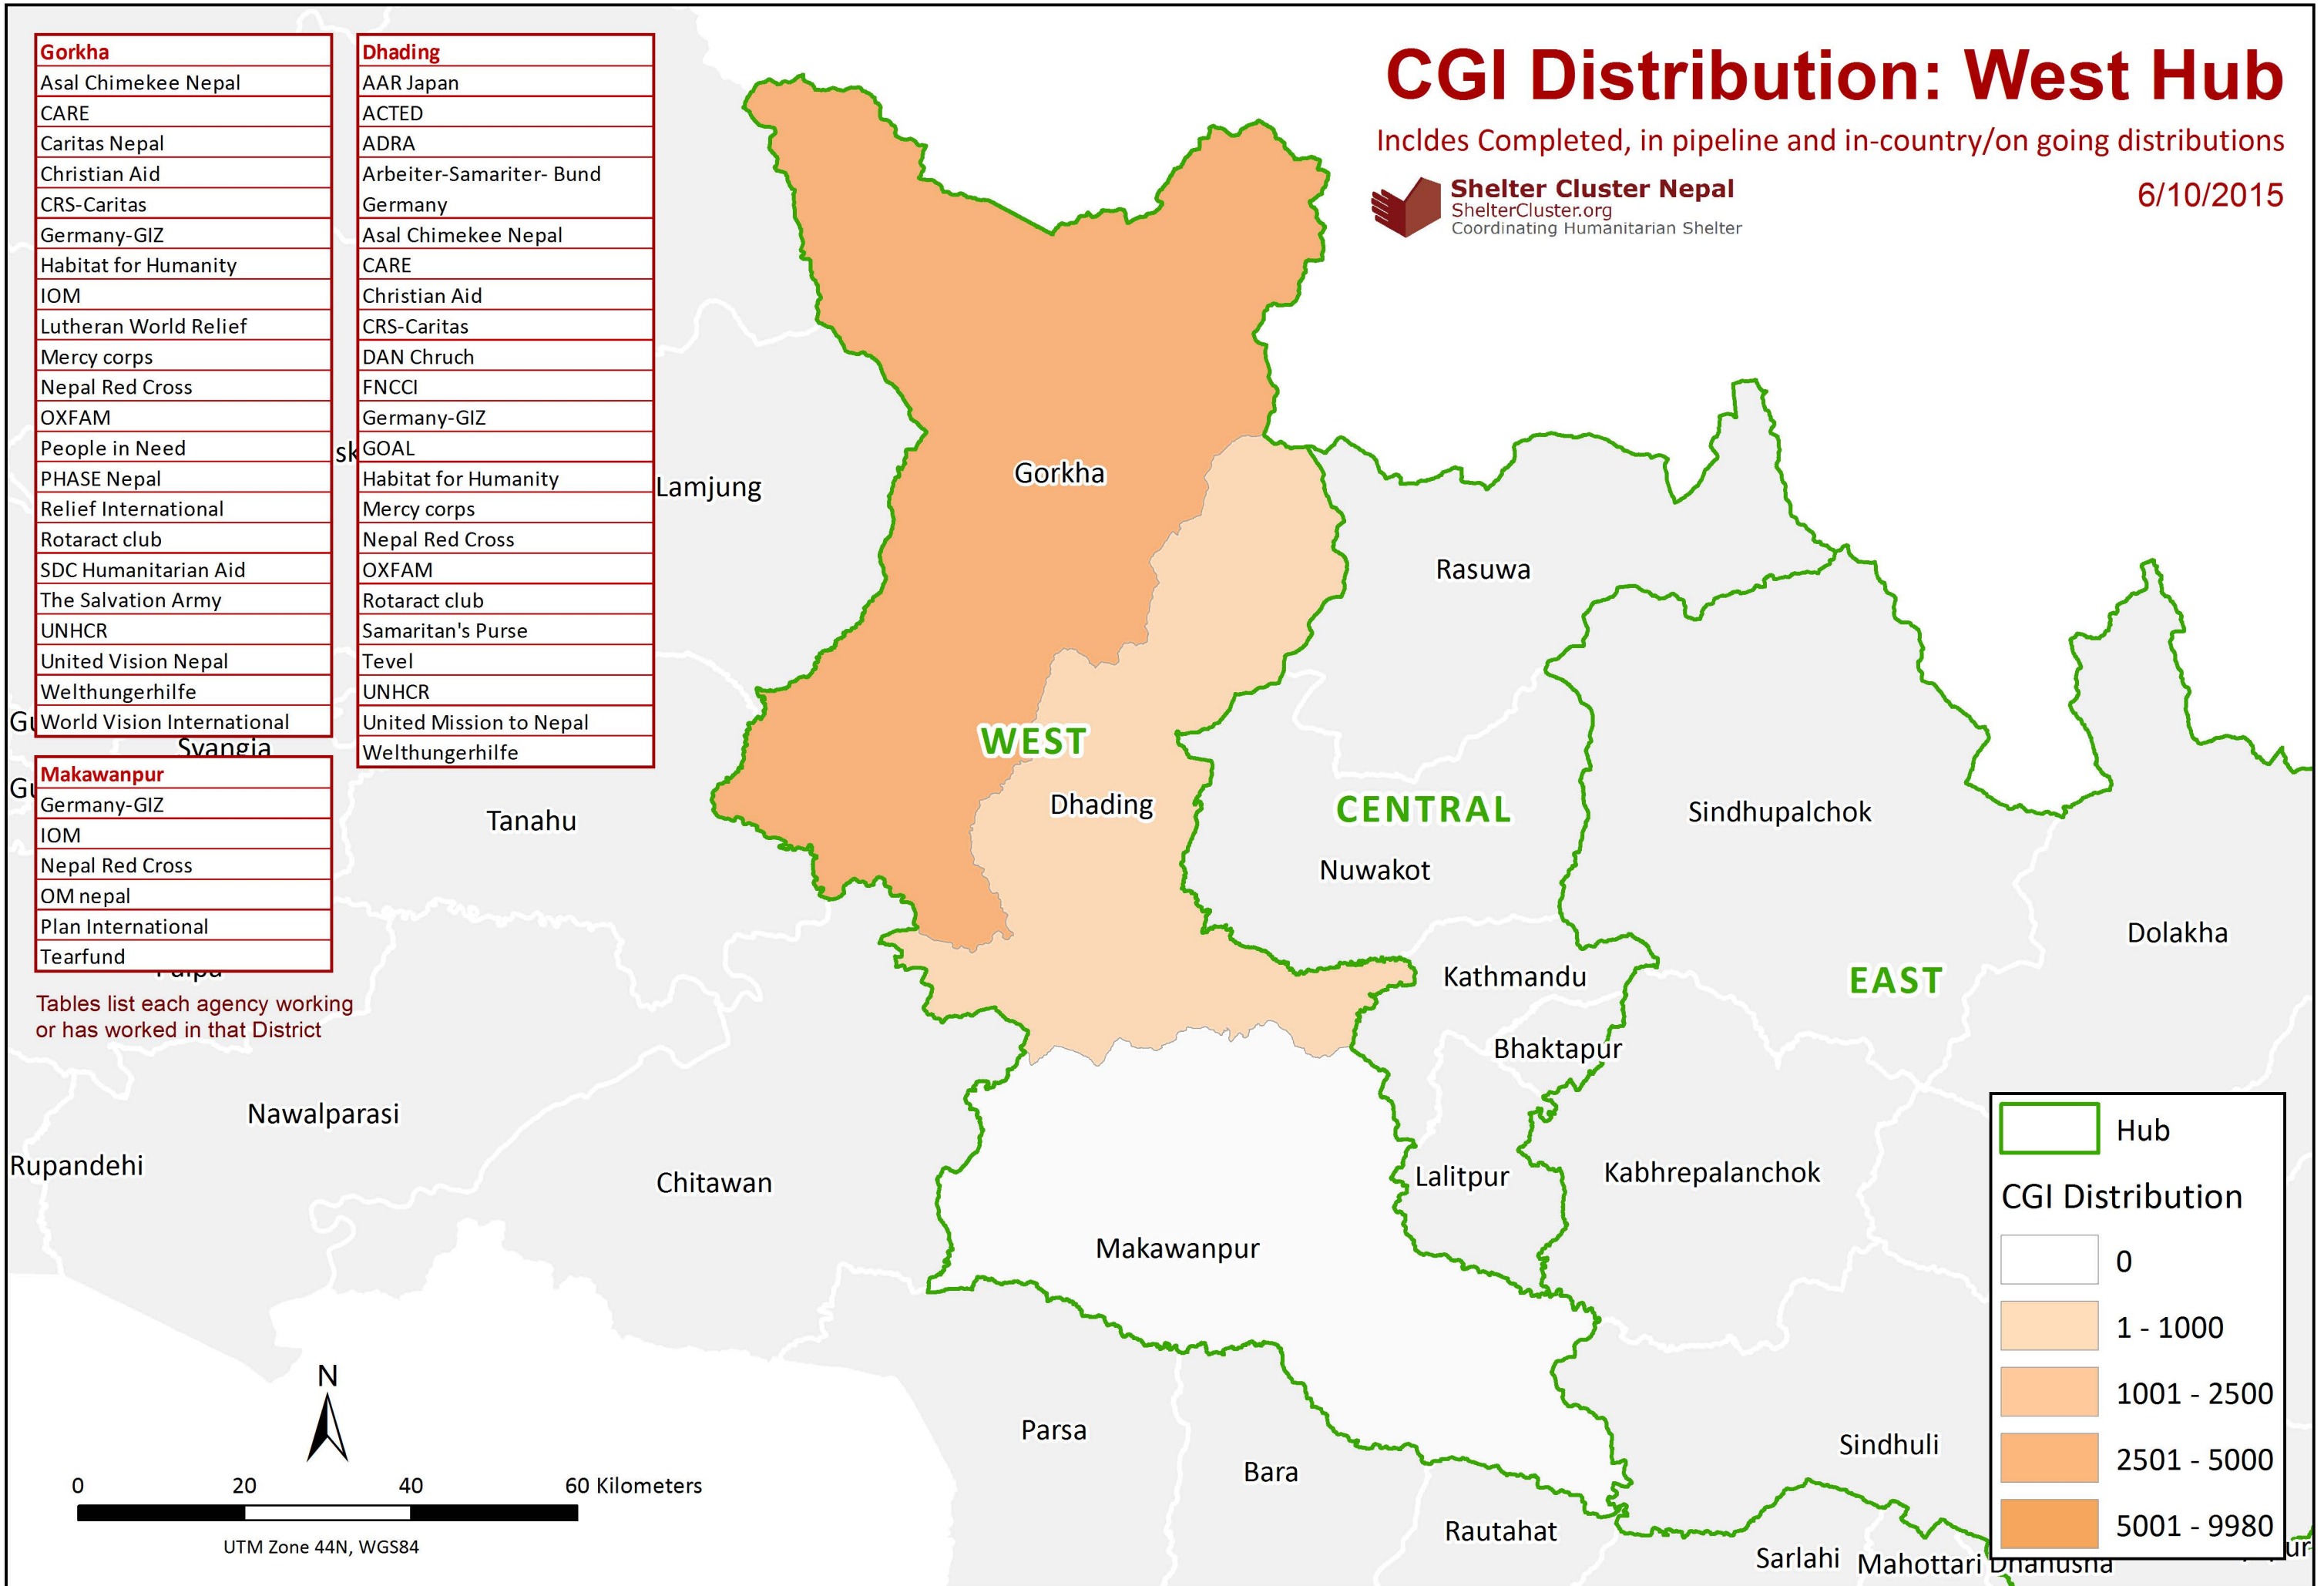

CGI Distribution: West Hub

Includes Completed, in pipeline and in-country/on going distributions

6/10/2015

Gorkha
Asal Chimekee Nepal
CARE
Caritas Nepal
Christian Aid
CRS-Caritas
Germany-GIZ
Habitat for Humanity
IOM
Lutheran World Relief
Mercy corps
Nepal Red Cross
OXFAM
People in Need
PHASE Nepal
Relief International
Rotaract club
SDC Humanitarian Aid
The Salvation Army
UNHCR
United Vision Nepal
Welthungerhilfe
World Vision International

Dhading
AAR Japan
ACTED
ADRA
Arbeiter-Samariter- Bund
Germany
Asal Chimekee Nepal
CARE
Christian Aid
CRS-Caritas
DAN Chruch
FNCCI
Germany-GIZ
GOAL
Habitat for Humanity
Mercy corps
Nepal Red Cross
OXFAM
Rotaract club
Samaritan's Purse
Tevel
UNHCR
United Mission to Nepal
Welthungerhilfe

Makawanpur
Germany-GIZ
IOM
Nepal Red Cross
OM nepal
Plan International
Tearfund

Tables list each agency working or has worked in that District

	Hub
CGI Distribution	
	0
	1 - 1000
	1001 - 2500
	2501 - 5000
	5001 - 9980

N
0 20 40 60 Kilometers
UTM Zone 44N, WGS84