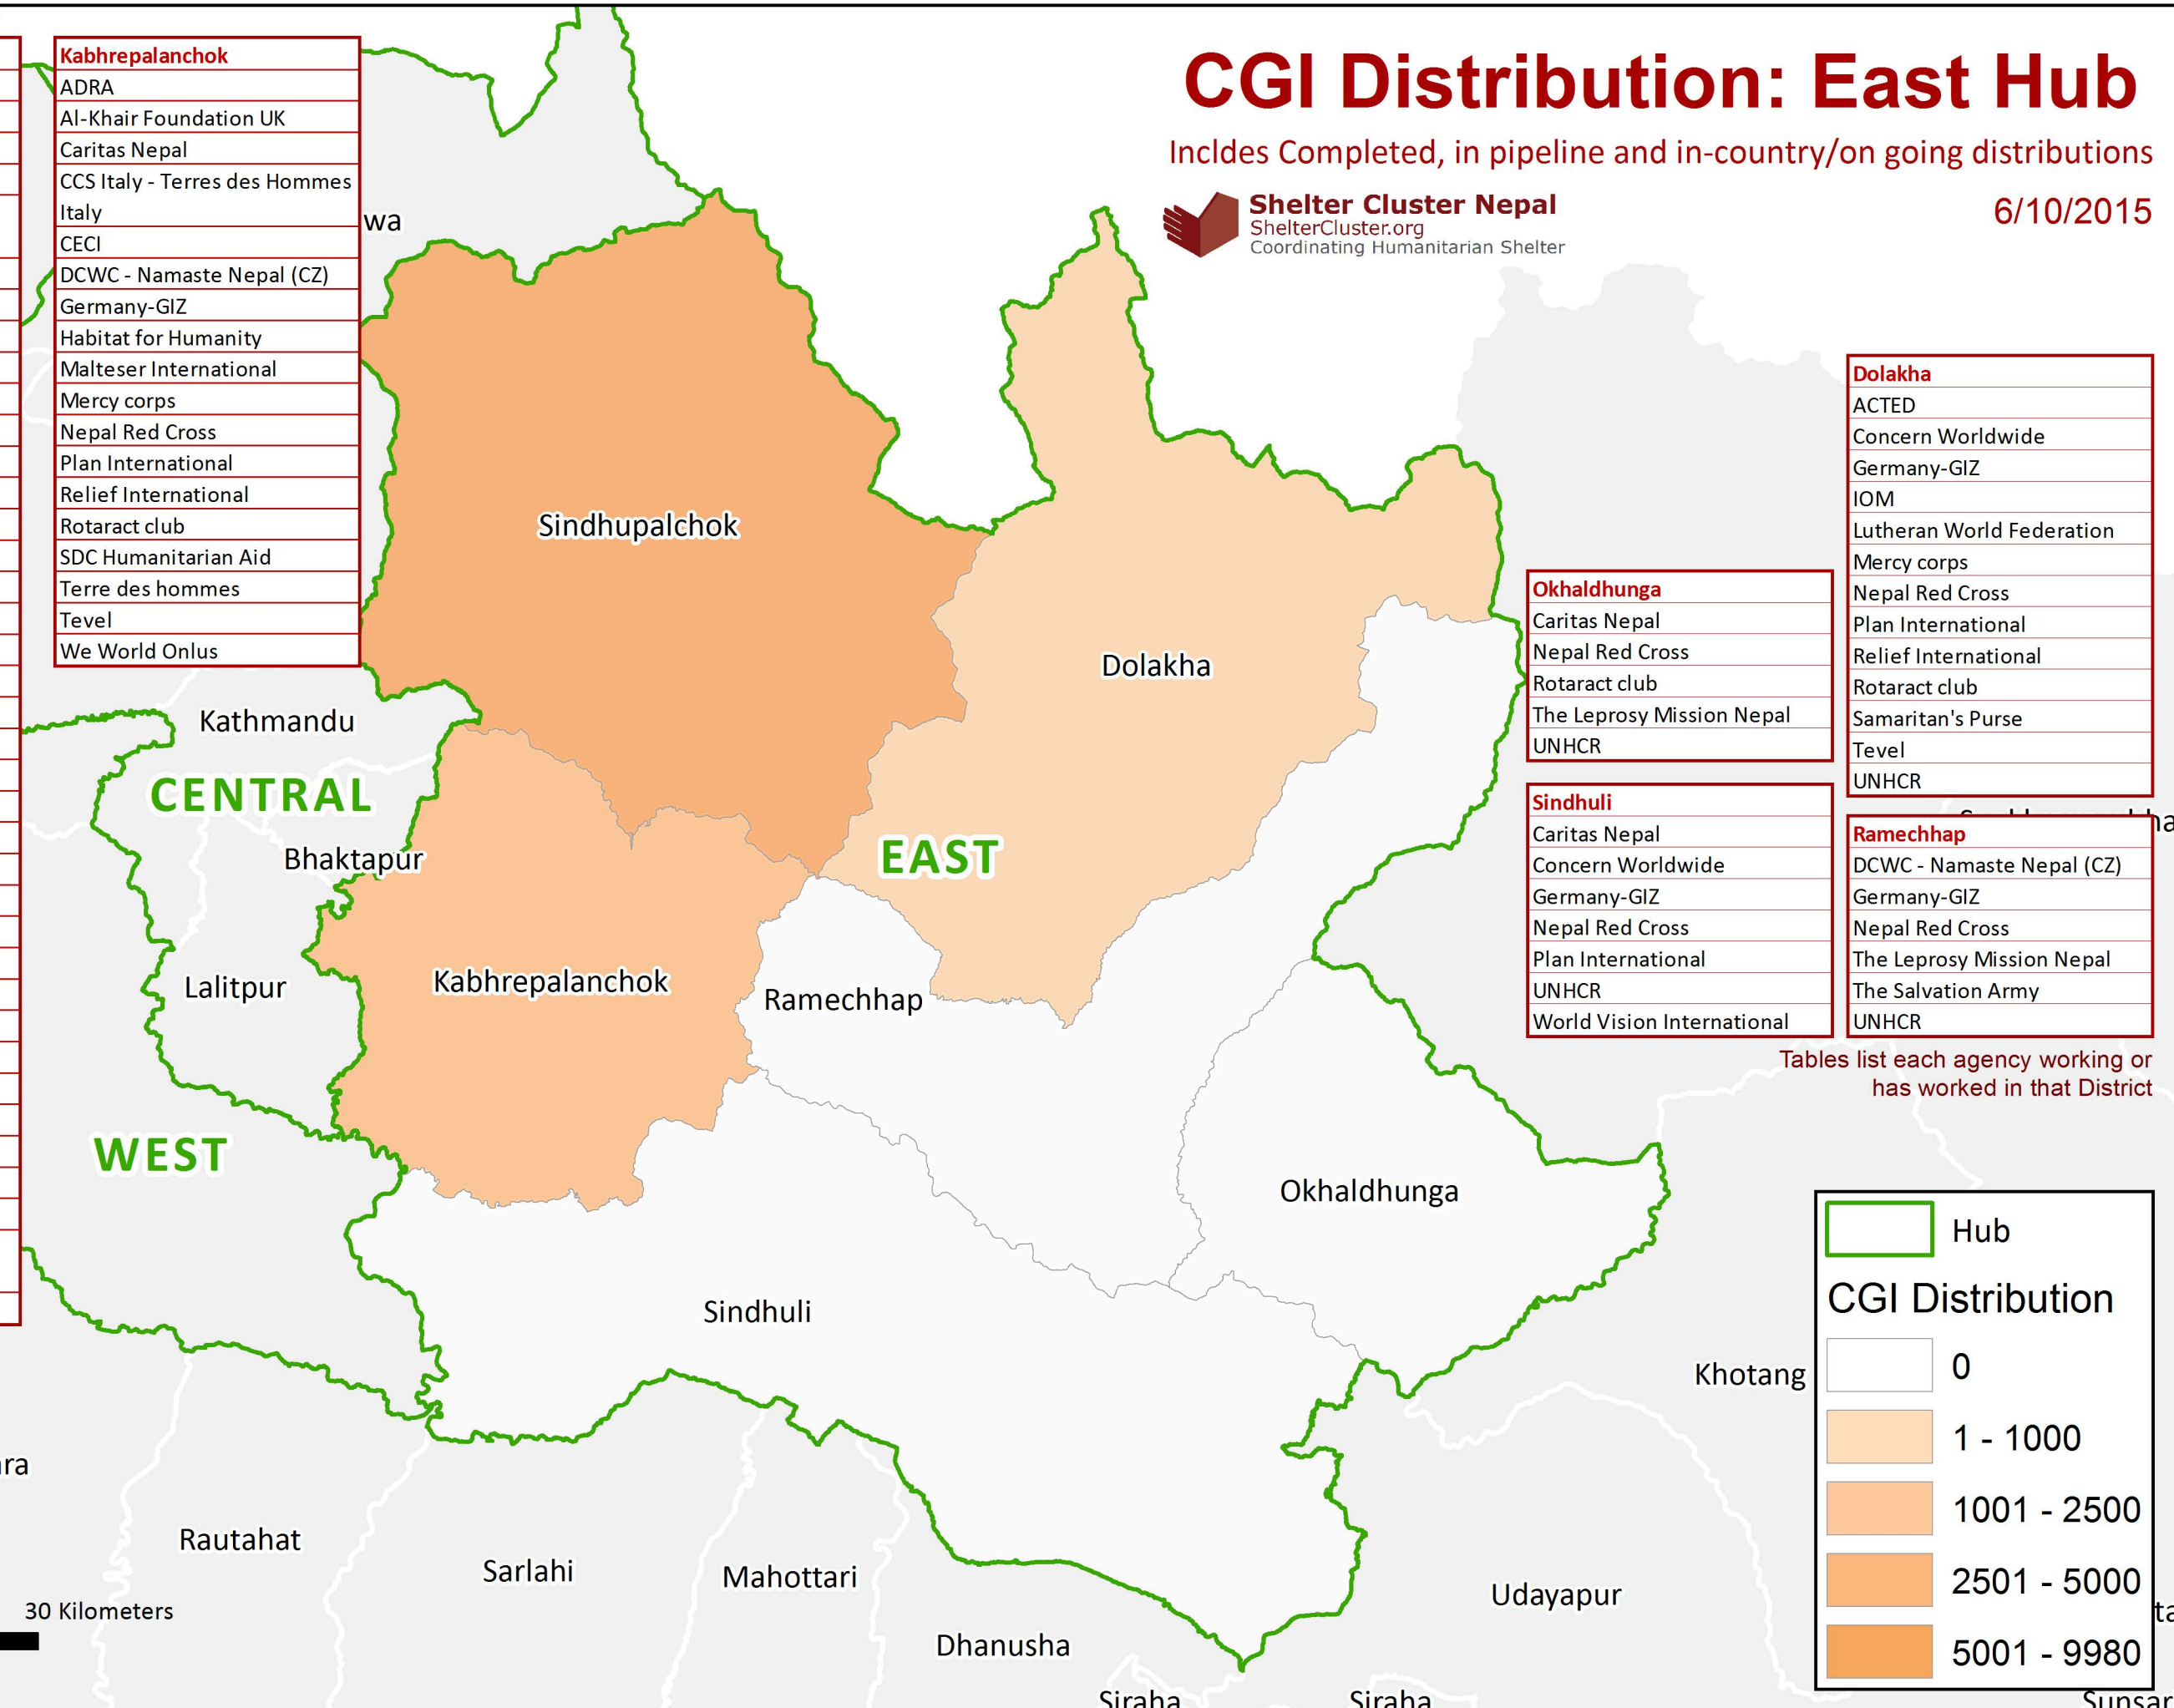

Kabhrepalanchok
ADRA
Al-Khair Foundation UK
Caritas Nepal
CCS Italy - Terres des Hommes Italy
CECI
DCWC - Namaste Nepal (CZ)
Germany-GIZ
Habitat for Humanity
Malteser International
Mercy corps
Nepal Red Cross
Plan International
Relief International
Rotaract club
SDC Humanitarian Aid
Terre des hommes
Tevel
We World Onlus

Okhaldhunga
Caritas Nepal
Nepal Red Cross
Rotaract club
The Leprosy Mission Nepal
UNHCR

Sindhuli
Caritas Nepal
Concern Worldwide
Germany-GIZ
Nepal Red Cross
Plan International
UNHCR
World Vision International

Dolakha
ACTED
Concern Worldwide
Germany-GIZ
IOM
Lutheran World Federation
Mercy corps
Nepal Red Cross
Plan International
Relief International
Rotaract club
Samaritan's Purse
Tevel
UNHCR

Ramechhap
DCWC - Namaste Nepal (CZ)
Germany-GIZ
Nepal Red Cross
The Leprosy Mission Nepal
The Salvation Army
UNHCR

Tables list each agency working or has worked in that District