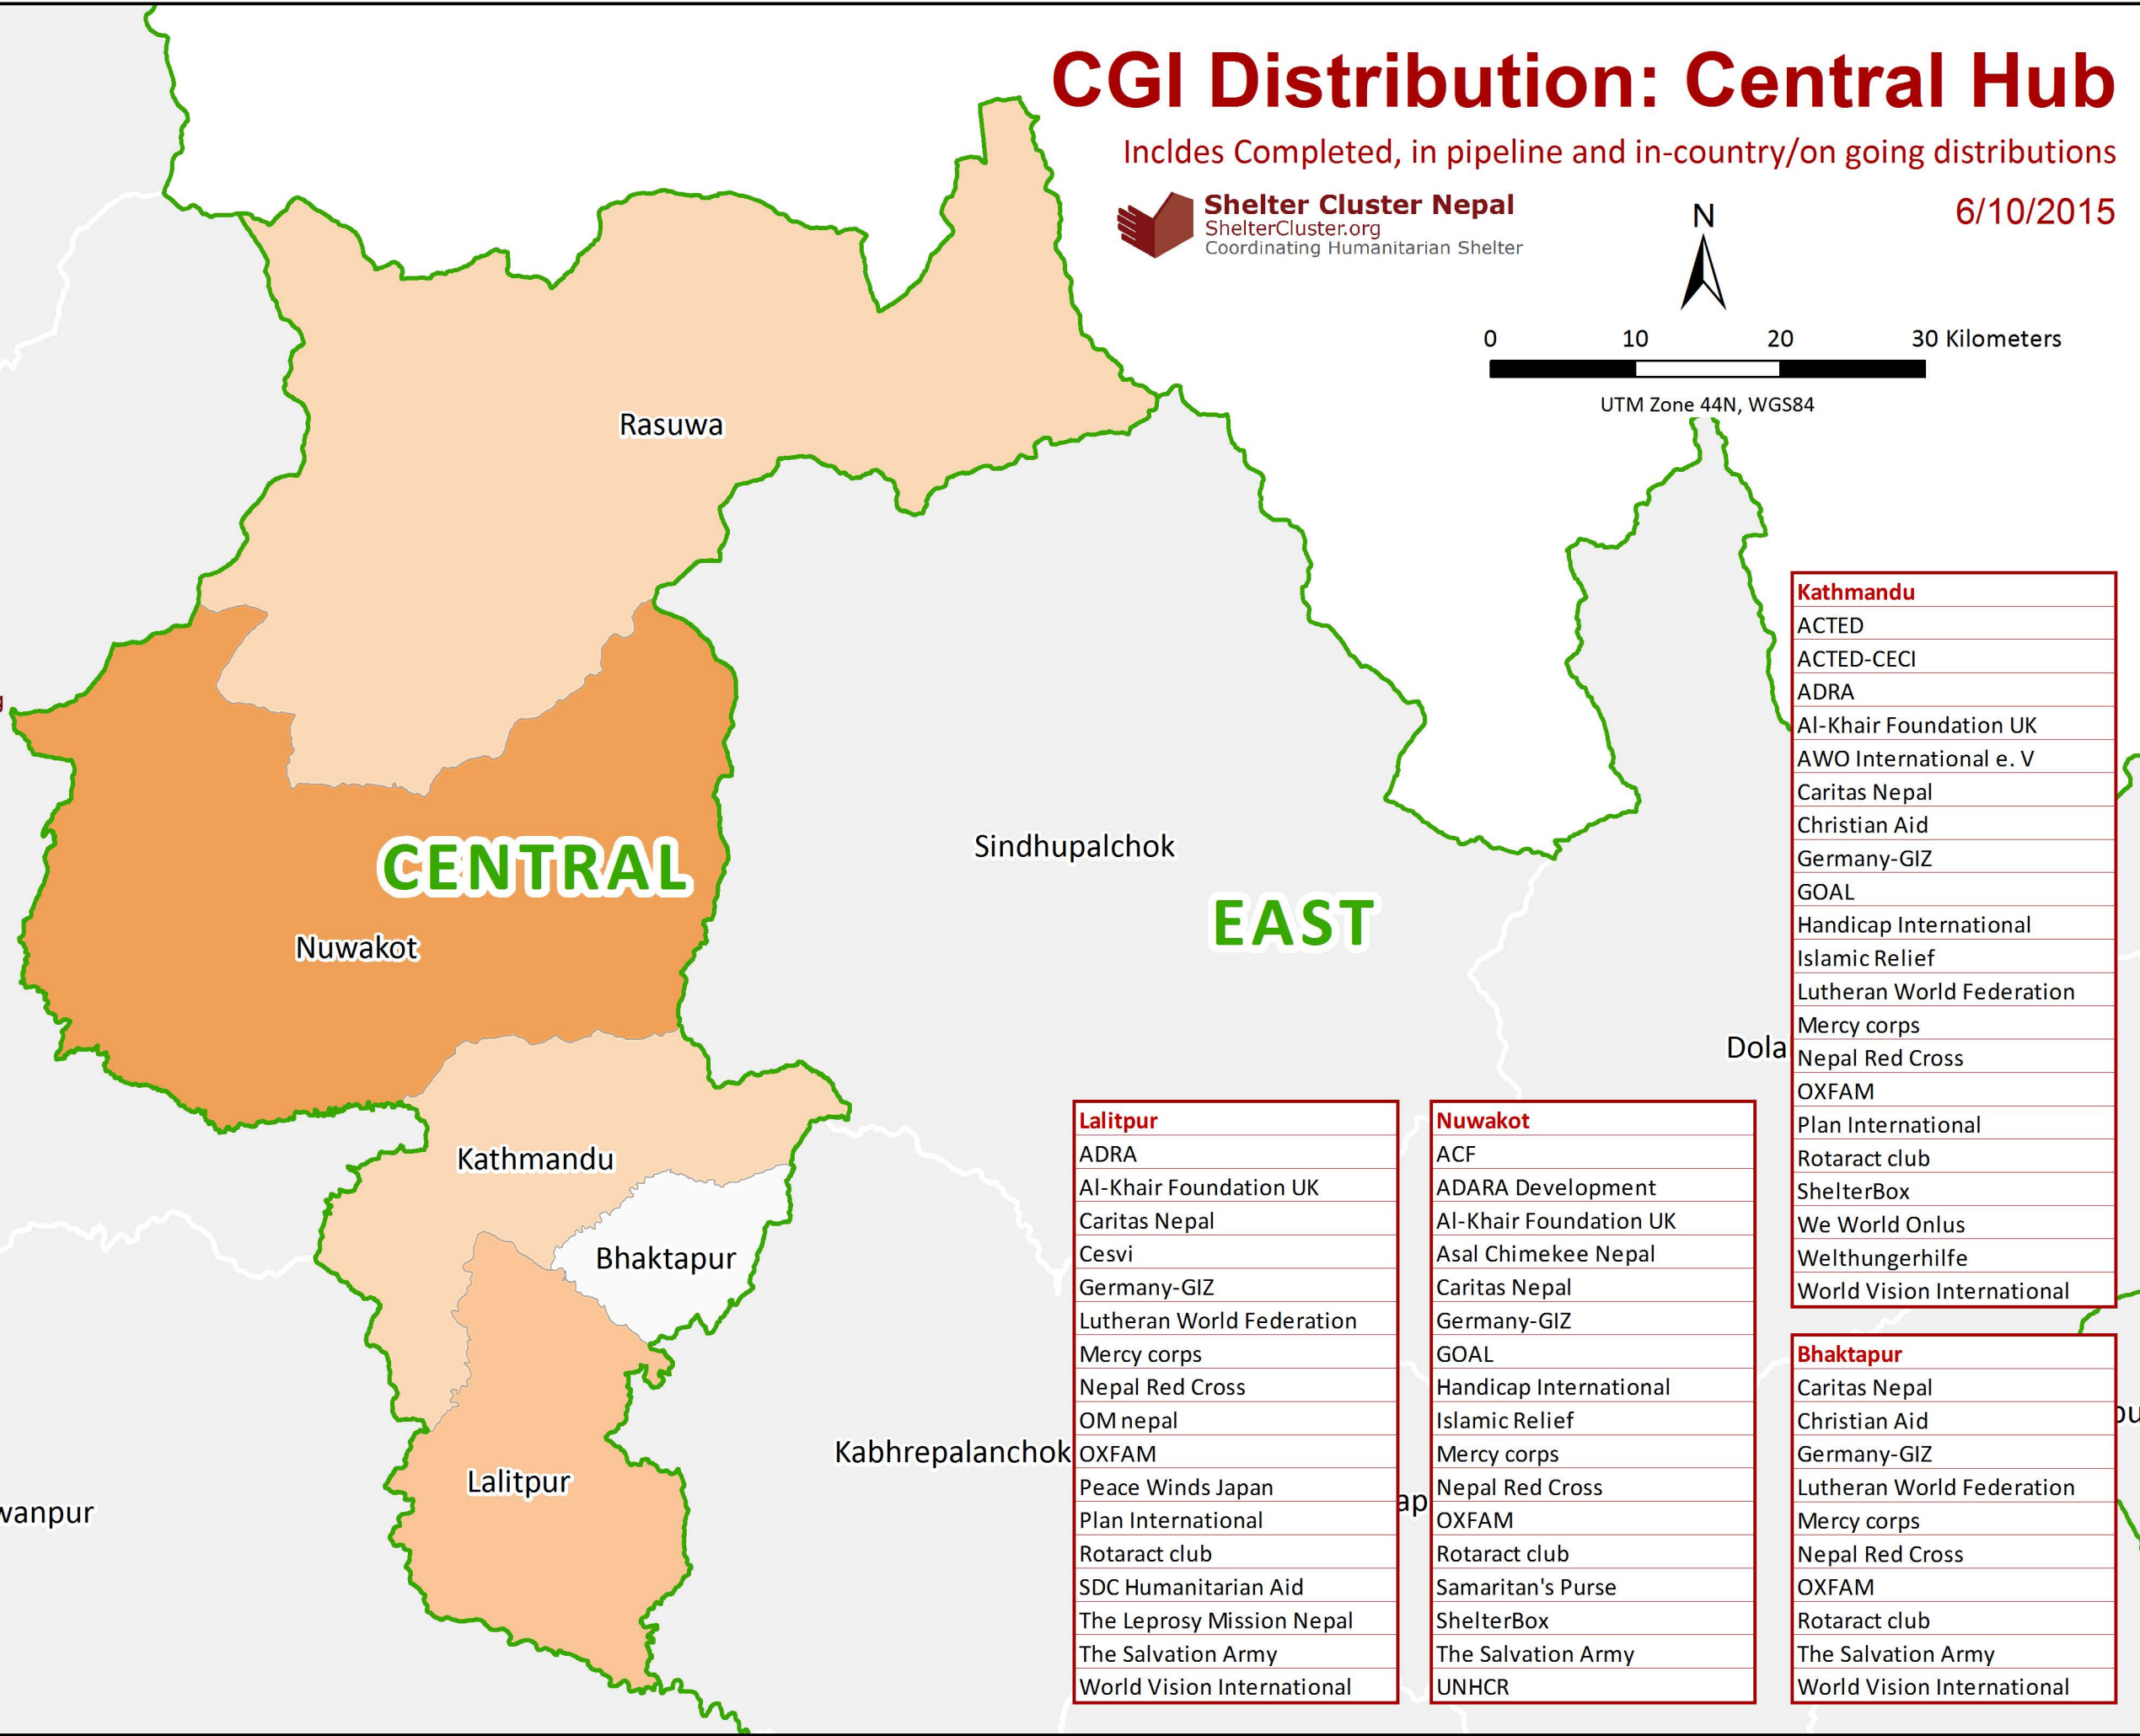

Rasuwa
ACF
ActionAid Nepal
ADRA
Association for International Solidarity in ASIA
Caritas Nepal
Germany-GIZ
GOAL
Handicap International
Lutheran World Federation
Nepal Red Cross
OM nepal
Rasuwa Relief
Rotaract club
Samaritan's Purse
Secours Islamique France
The Leprosy Mission Nepal
UNHCR

Tables list each agency working or has worked in that District

Kathmandu
ACTED
ACTED-CECI
ADRA
Al-Khair Foundation UK
AWO International e. V
Caritas Nepal
Christian Aid
Germany-GIZ
GOAL
Handicap International
Islamic Relief
Lutheran World Federation
Mercy corps
Nepal Red Cross
OXFAM
Plan International
Rotaract club
ShelterBox
We World Onlus
Welthungerhilfe
World Vision International

Bhaktapur
Caritas Nepal
Christian Aid
Germany-GIZ
Lutheran World Federation
Mercy corps
Nepal Red Cross
OXFAM
Rotaract club
The Salvation Army
World Vision International

Lalitpur
ADRA
Al-Khair Foundation UK
Caritas Nepal
Cesvi
Germany-GIZ
Lutheran World Federation
Mercy corps
Nepal Red Cross
OM nepal
OXFAM
Peace Winds Japan
Plan International
Rotaract club
SDC Humanitarian Aid
The Leprosy Mission Nepal
The Salvation Army
World Vision International

Nuwakot
ACF
ADARA Development
Al-Khair Foundation UK
Asal Chimekee Nepal
Caritas Nepal
Germany-GIZ
GOAL
Handicap International
Islamic Relief
Mercy corps
Nepal Red Cross
OXFAM
Rotaract club
Samaritan's Purse
ShelterBox
The Salvation Army
UNHCR

CENTRAL

EAST

WEST