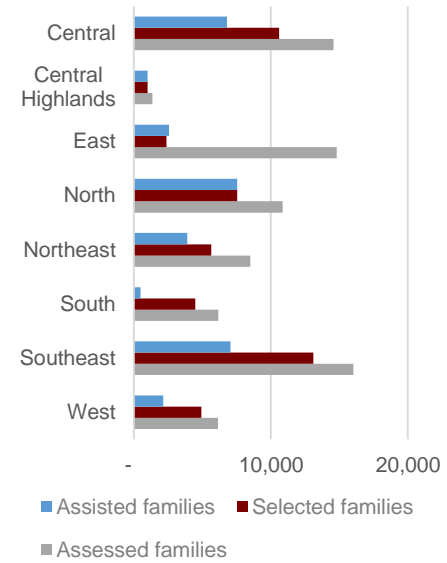

Shelter Cluster Afghanistan
ShelterCluster.org
Coordinating Humanitarian Shelter

During the winter, the Emergency Shelter/NFI Cluster is making efforts to support the government's leadership in the winterization response to provide assistance to the most vulnerable IDPs, returnees and hosting community members.

[Afghanistan ESNFI Cluster Final Joint Summary Winterization Strategy 2017-2018](#)

- 78,000** families estimated in need of winter support
- 78,354** families assessed
- 49,123** families selected
- 31,468** families assisted
- 9** organizations reported ongoing assessment and response