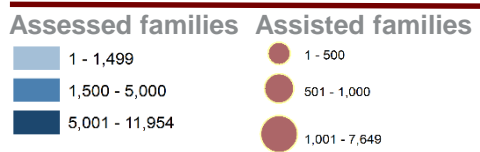

Shelter Cluster Afghanistan
ShelterCluster.org
Coordinating Humanitarian Shelter

During the winter, the Emergency Shelter/NFI Cluster is making efforts to support the government's leadership in the winterization response to provide assistance to the most vulnerable IDPs, returnees and hosting community members.

[Afghanistan ESNFI Cluster Final Joint Summary Winterization Strategy 2017-2018](#)

- 78,000** families estimated in need of winter support
- 78,354** families assessed
- 49,123** families selected
- 31,468** families assisted
- 9** organizations reported ongoing assessment and response