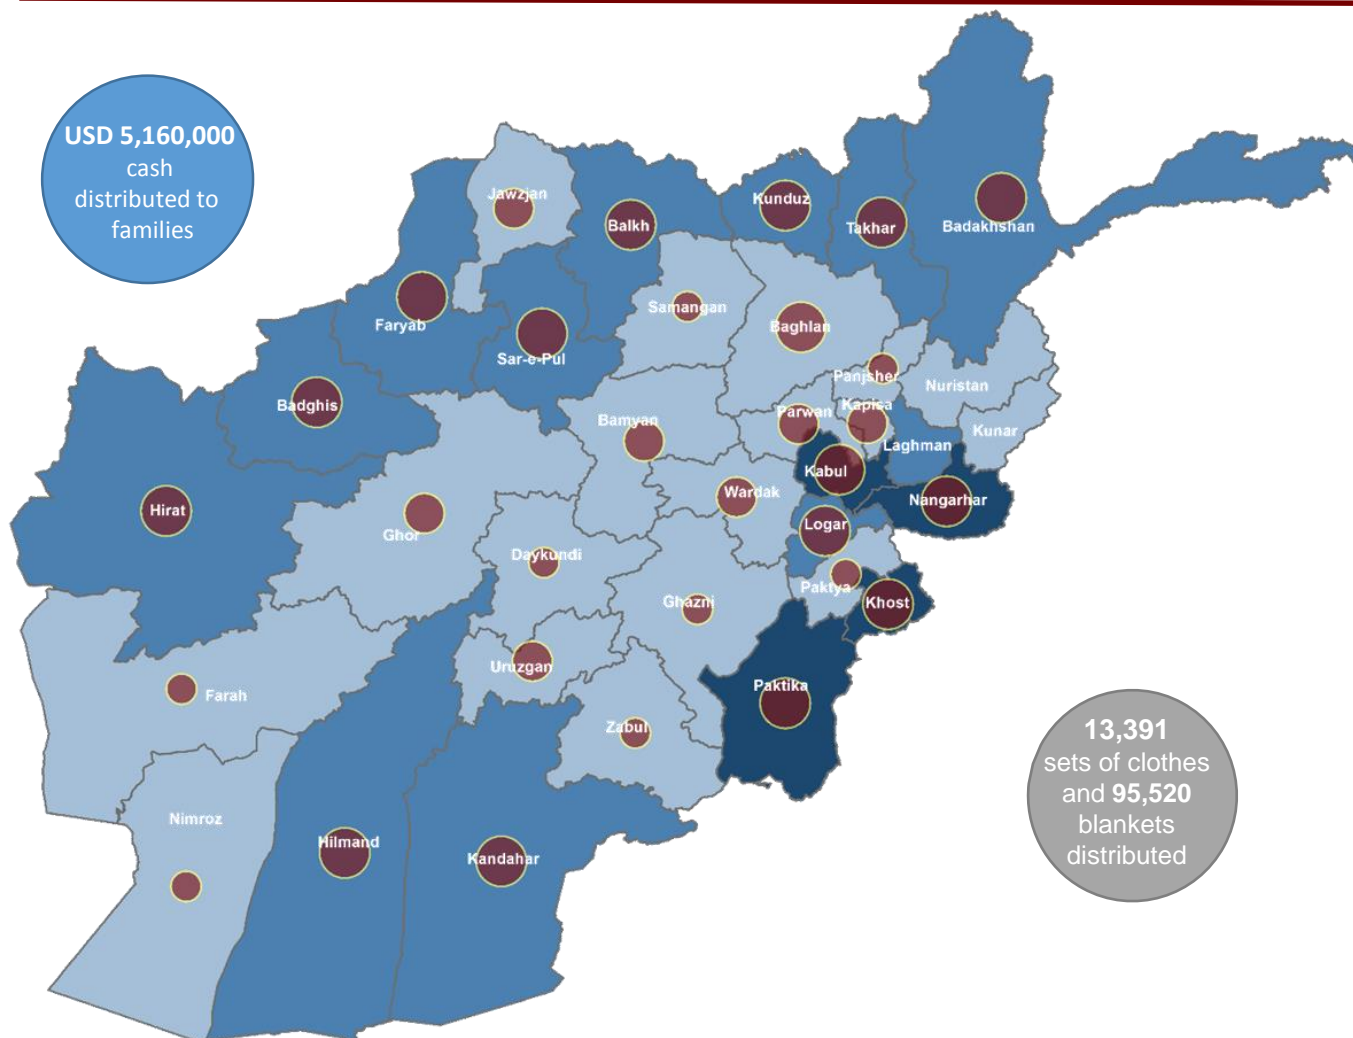

Shelter Cluster Afghanistan
ShelterCluster.org
Coordinating Humanitarian Shelter

During the winter, the Emergency Shelter/NFI Cluster is making efforts to support the government's leadership in the winterization response to provide assistance to the most vulnerable IDPs, returnees and hosting community members.

[Afghanistan ESNFI Cluster Final Joint Summary Winterization Strategy 2017-2018](#)

- 78,000** families estimated in need of winter support
- 78,354** families assessed
- 49,123** families selected
- 31,468** families assisted
- 9** organizations reported ongoing assessment and response

Sources: ES/NFI cluster partners Author: ES/NFI cluster-Afghanistan
Feedback: mohameke@unhcr.org Date: 10 December 2017