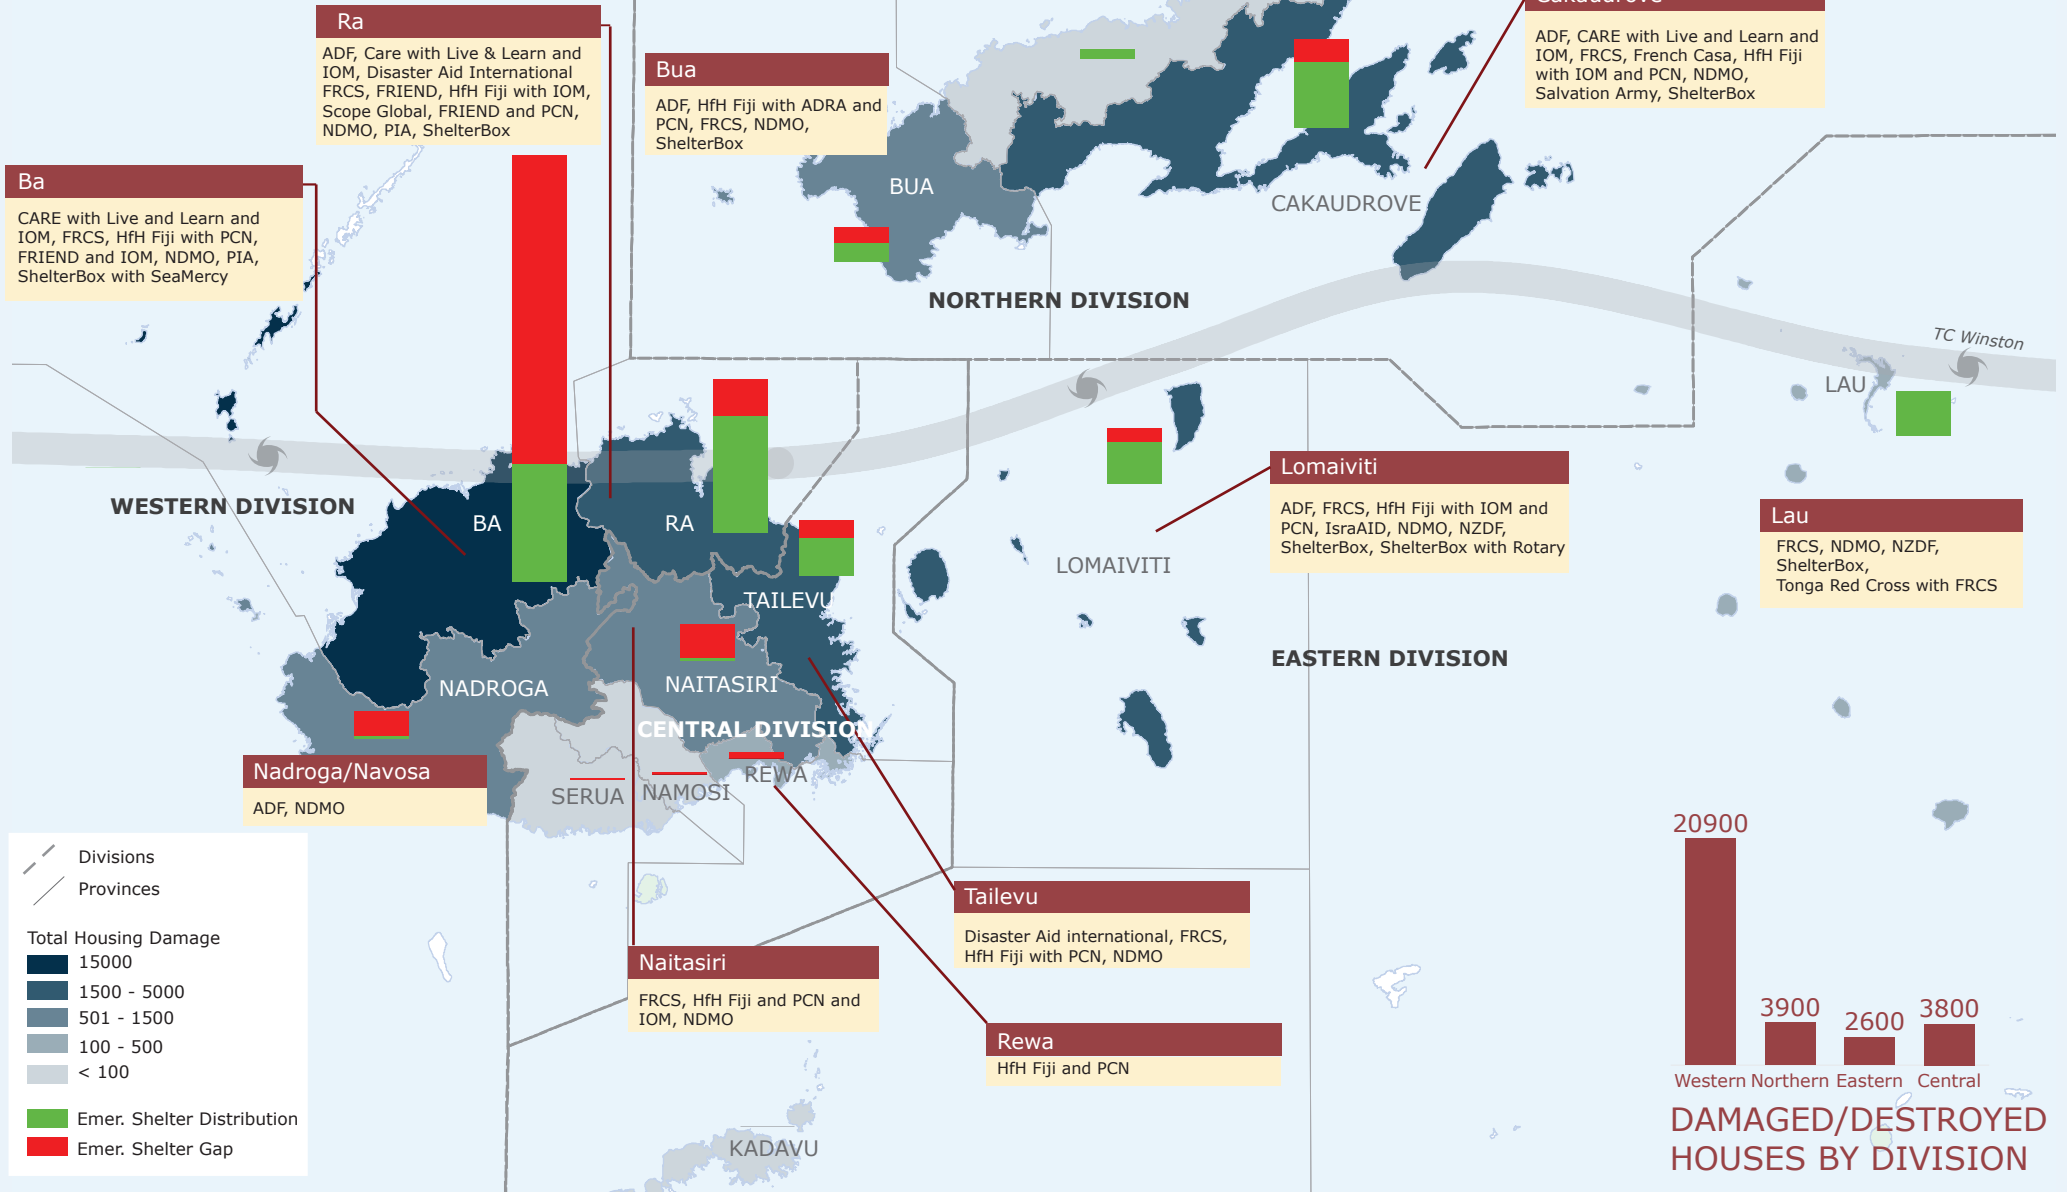

**31,200**  
houses damaged

**37%**  
totally damaged

**63%**  
partially damaged

The activities shown are completed and assumed completed distributions of tarpaulins, tents, shelter kits and shelter tool kits measured in estimated number of households reached (assuming no duplication). Data sourced from and assumptions based on available 3Ws, situation reports and stock dispatch reports. It is assumed that there have been more distributions completed than what is represented on this map.