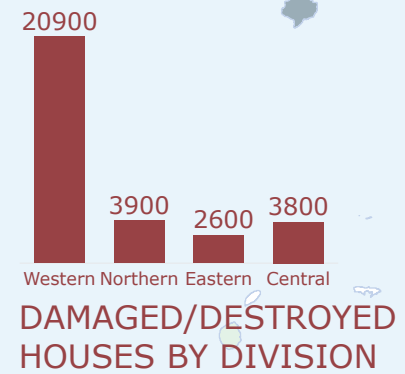

**31,200**  
houses damaged

**37%**  
totally damaged

**63%**  
partially damaged

The activities shown are completed and assumed completed distributions of tarpaulins, tents, shelter kits and shelter tool kits measured in estimated number of households reached (assuming no duplication). Data sourced from and assumptions based on available 3Ws, situation reports and stock dispatch reports. It is assumed that there have been more distributions completed than what is represented on this map.