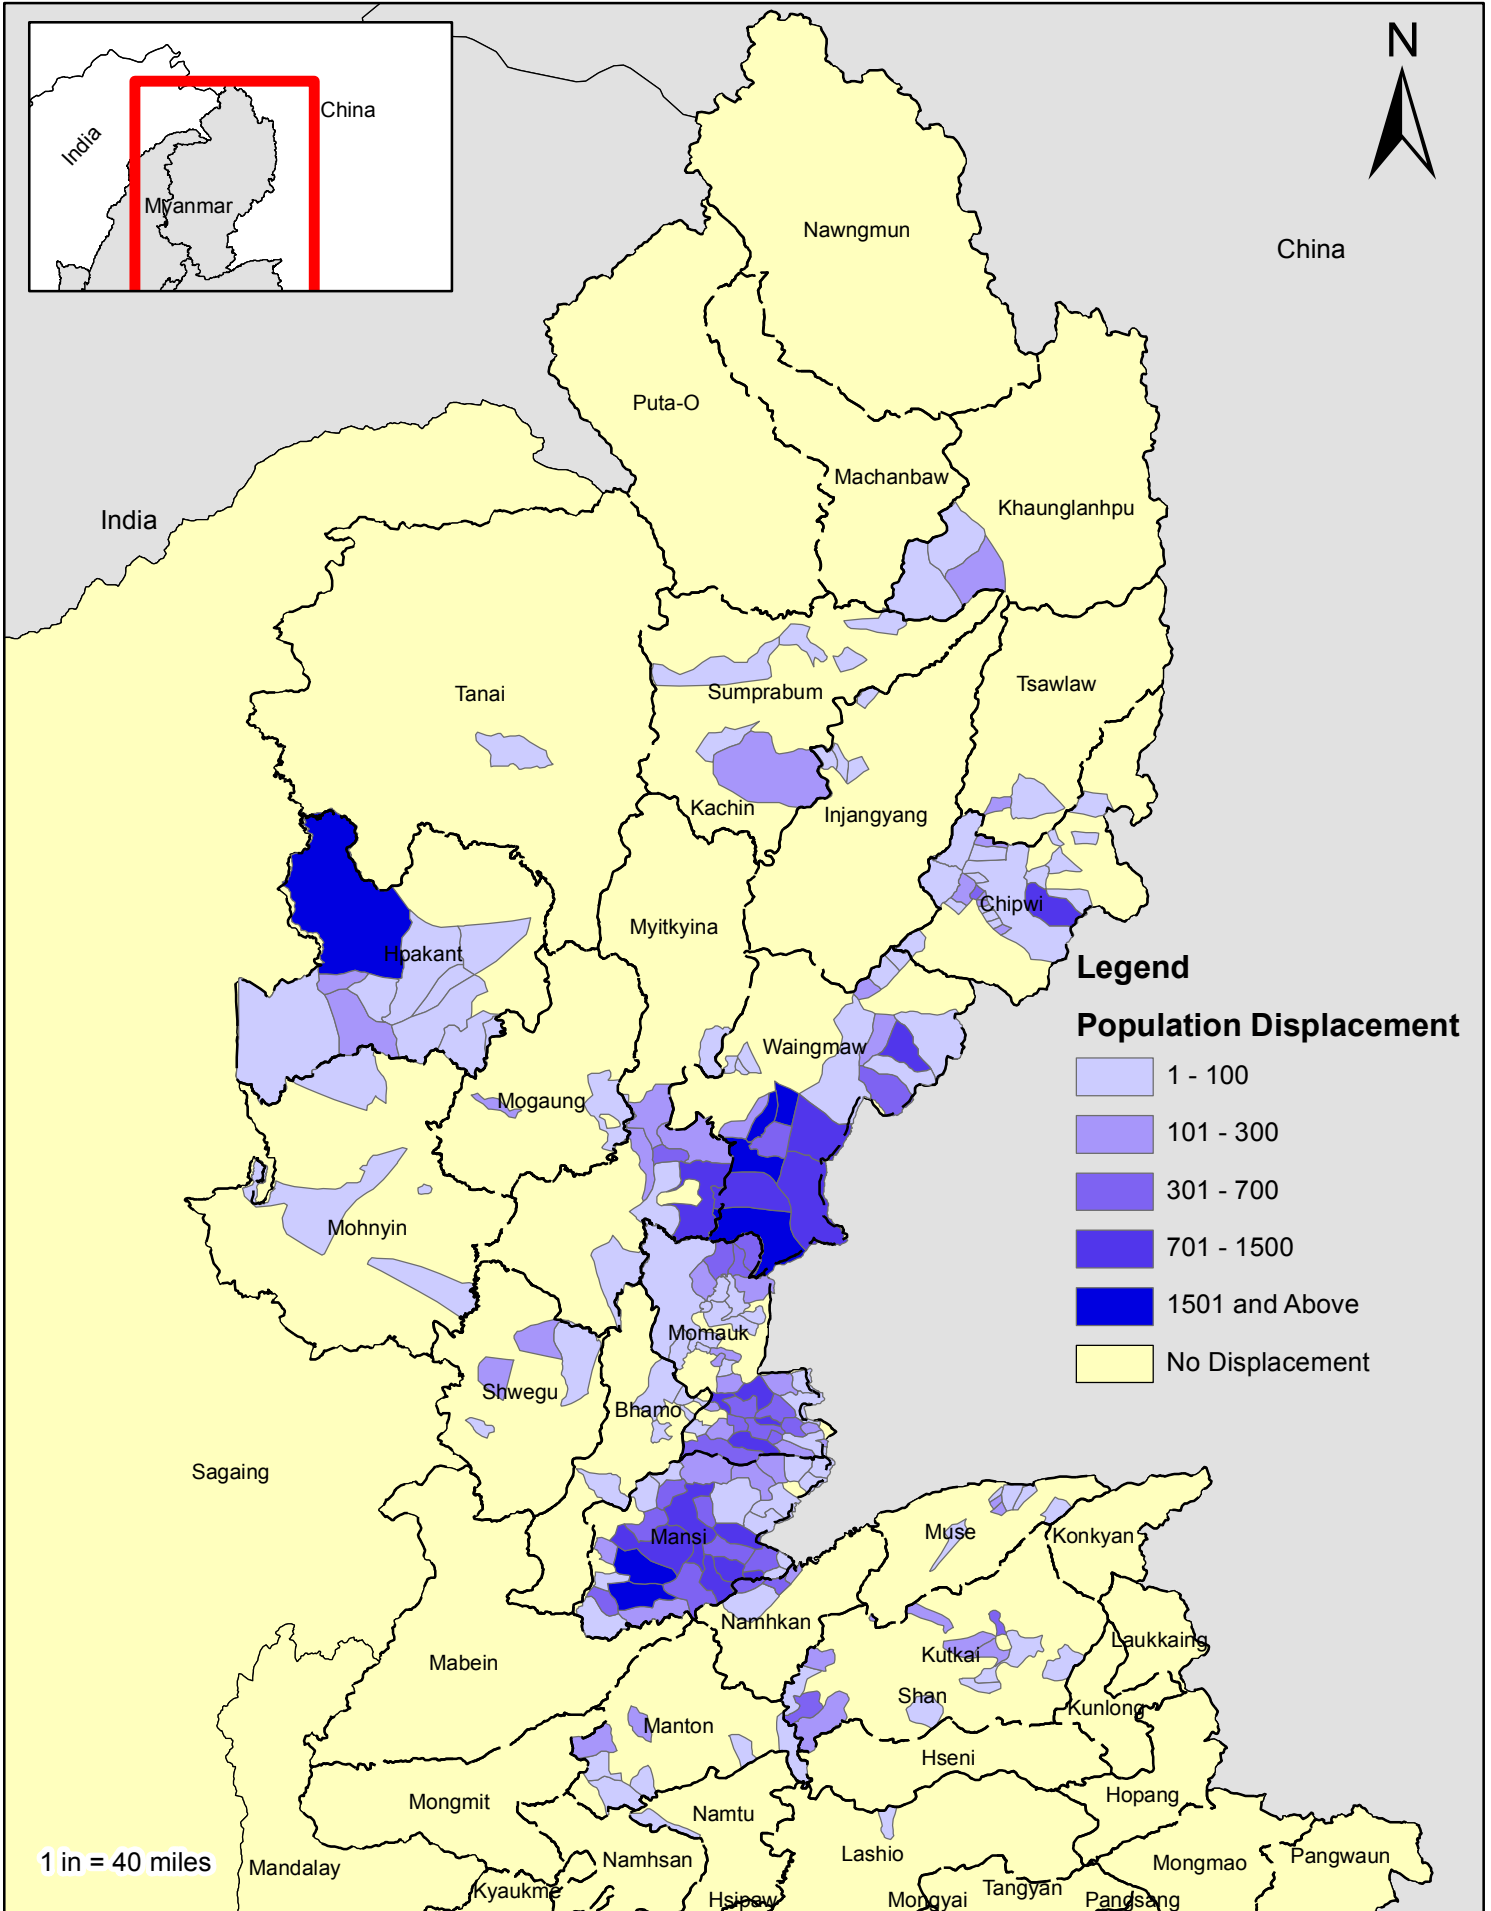

DisplacePopulation Per Village Tract (POO-Camp Profile Round 3)

Projection/Datum : GCS/WGS 84
 Map Creation Date : 22-Jun-2015
 Data Sources : MIMU, UNHCR, KBC, KMSS, Shalom
 Map produced by UNHCR

Disclaimer: The names shown and the boundaries used on this map do not imply official endorsement or acceptance by the United Nations.