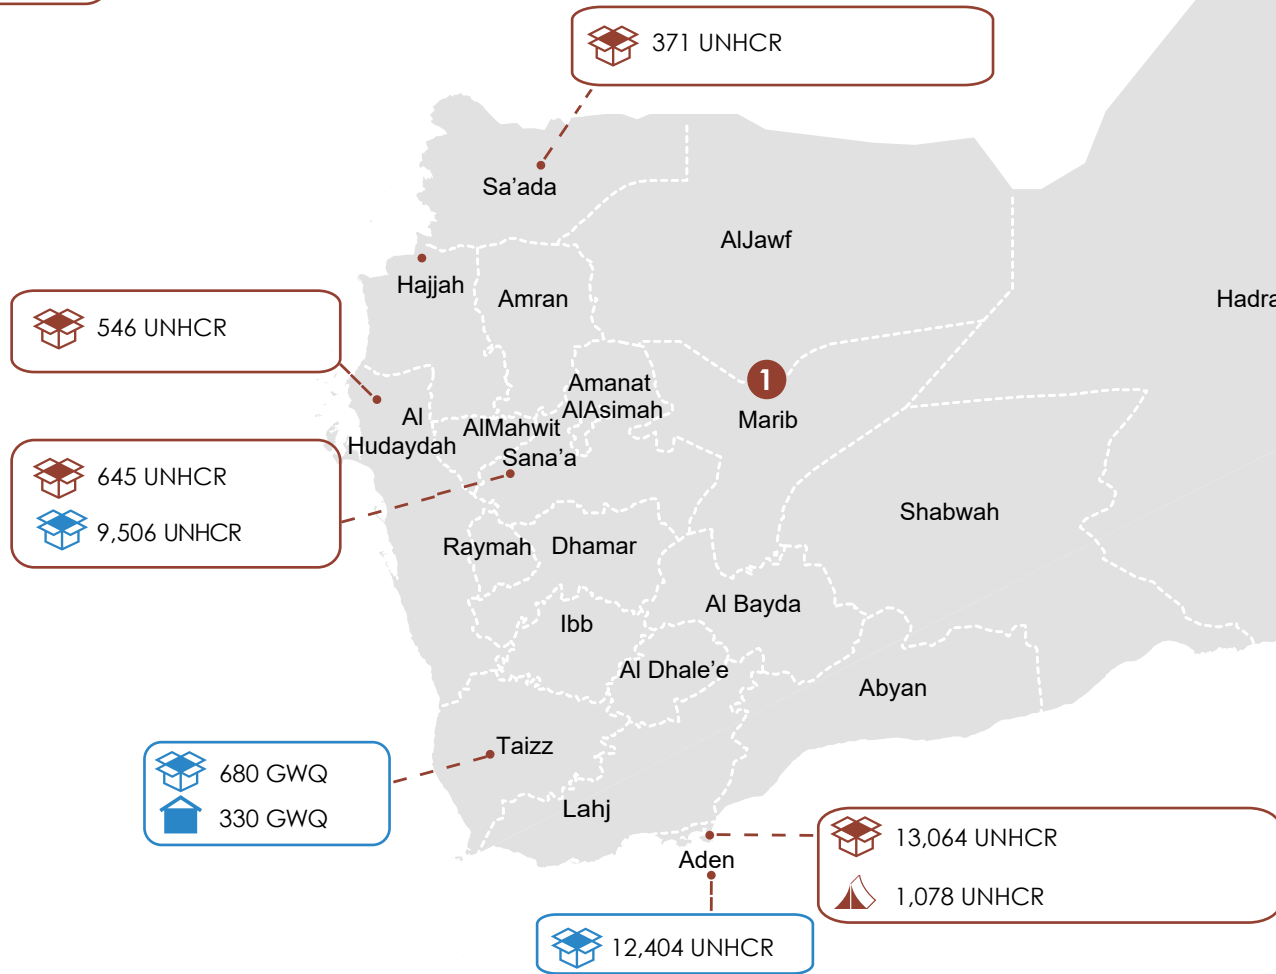

Yemen: In-Country Stocks and Pipelines (as of Apr 2021)

In-country stocks (complete kits)

 HOUSEHOLD ITEMS (HI) **15,968**

 EMERGENCY SHELTER (ES) **0**

Pipeline stocks (complete kits)

 HOUSEHOLD ITEMS (HI) **22,590**

 EMERGENCY SHELTER (ES) **330**

1 Marib
 1,342 IOM, ICRC, SHS

Legend
xx number of complete kits

In-Country stocks	Pipeline stocks
 Household Items	 Household Items
 Emergency Shelter	 Emergency Shelter
 Family Tent	 Family Tent