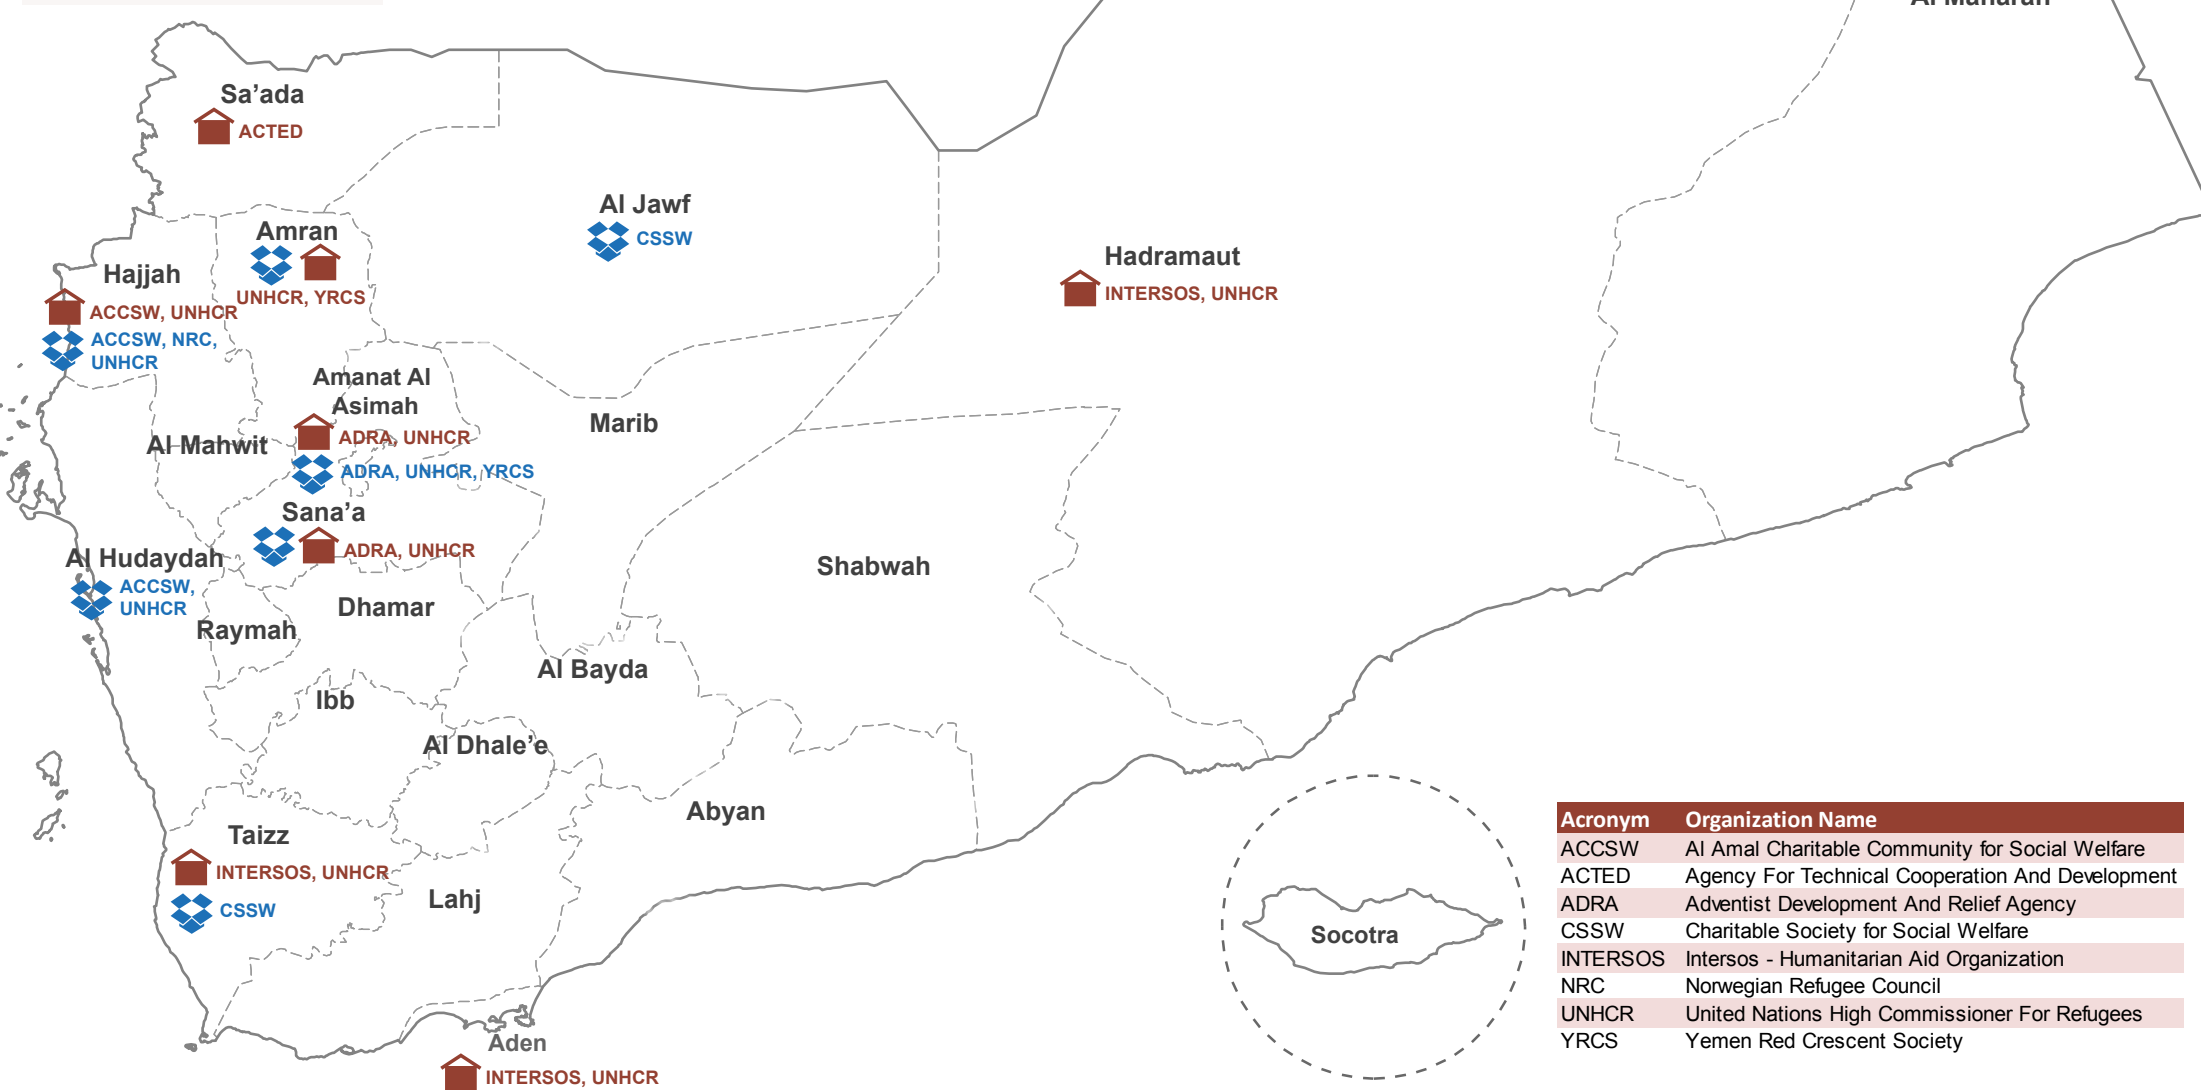

# Yemen: Shelter / NFI / CCCM Cluster 3Ws (Who Does What Where) for August 2016

SHELTER CLUSTER

تنسيق المأوى الإنساني

CCCM CLUSTER

دعم مجتمعات النازحين

YEMEN

## Legend

Partners conducted NFI distributions

Partners implemented Shelter activities

Acronym	Organization Name
ACCSW	Al Amal Charitable Community for Social Welfare
ACTED	Agency For Technical Cooperation And Development
ADRA	Adventist Development And Relief Agency
CSSW	Charitable Society for Social Welfare
INTERSOS	Intersos - Humanitarian Aid Organization
NRC	Norwegian Refugee Council
UNHCR	United Nations High Commissioner For Refugees
YRCS	Yemen Red Crescent Society