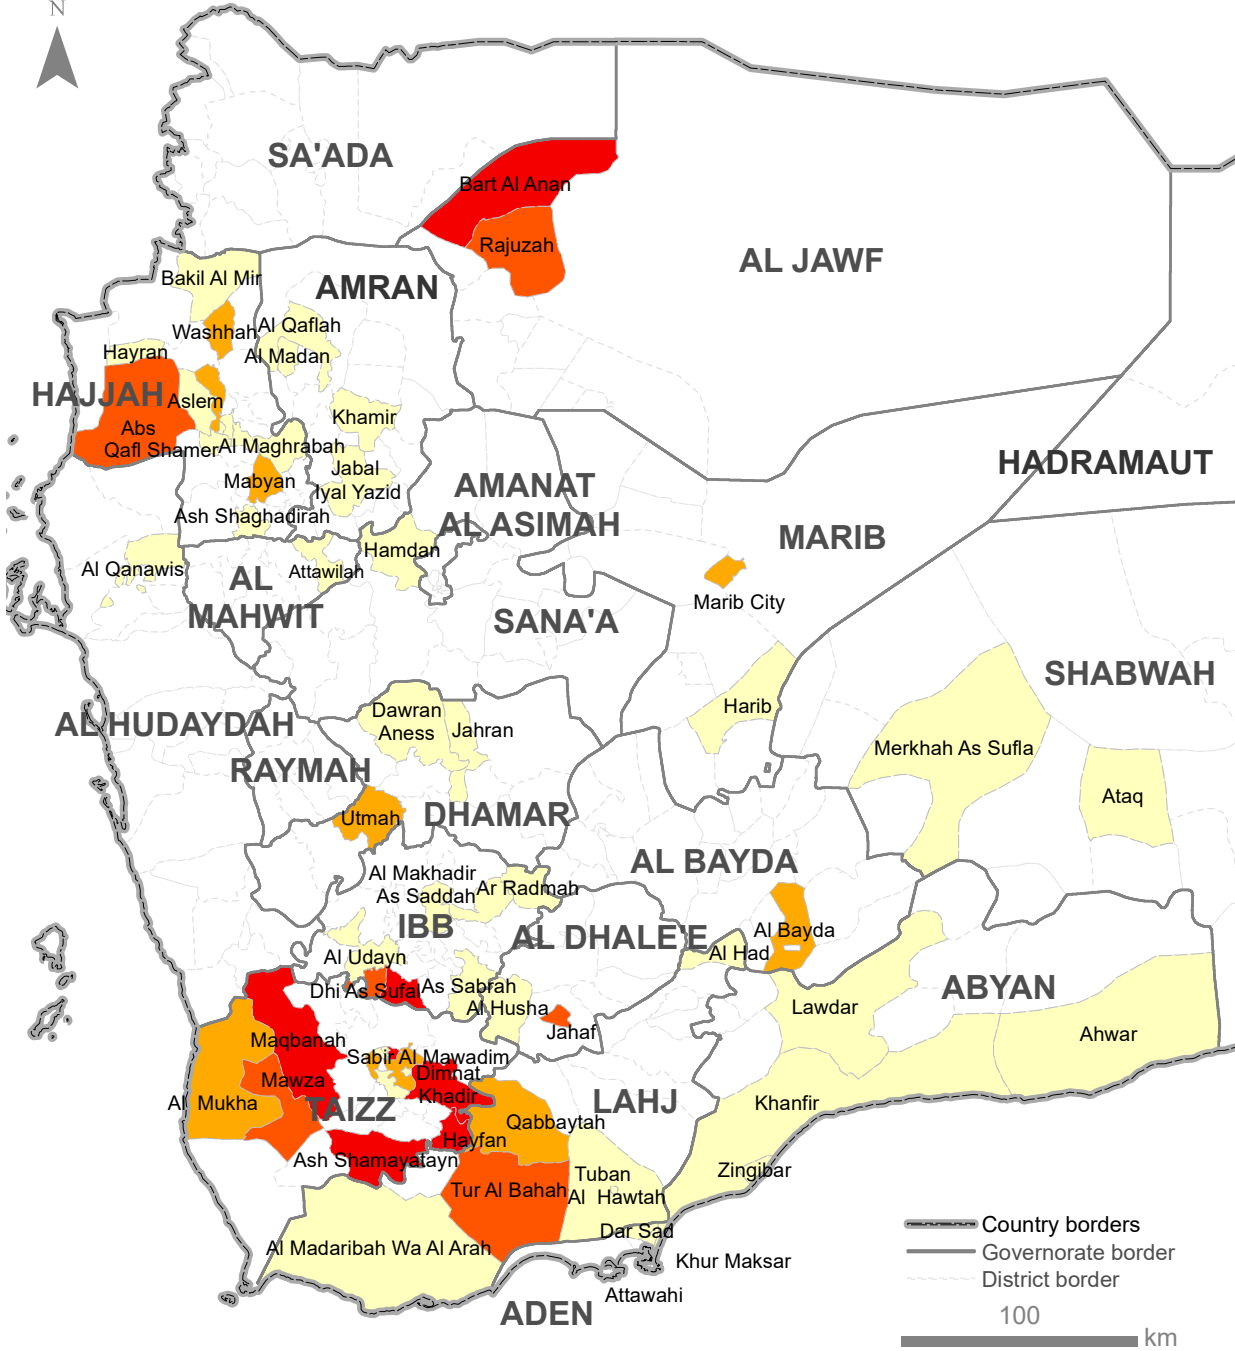

# Yemen: Shelter/NFI/CCCM Cluster Partners Providing Cholera Response (as of October 2017)

**SHELTER CLUSTER**  
تنسيق المأوى الإنساني

**CCCM CLUSTER**  
دعم مجتمعات النازحين

YEMEN

## Shelter/NFI/CCCM Cluster providing Cholera Response

Partner	Governorate
ADRA	Abyan, Lahj, Al Dhale'e, Marib, Al Jawf, Amanat Al Assima, Al Hudaydah, Hajjah and Sana'a
All Girls Foundation for Development	Sana'a, Amanat Al Asimah, Amran, Hajjah, Hajjah
BCHR	Al Jawf, Aden, Al Maharah, Lahj, Hadramaut, Sana'a, Marib
CHR	Taizz
CSSW	Aden, Abyan, Taizz
For Life	Amran, Hajjah, Al Mahwit
INTERSOS	Ibb, Taizz
Khadija Foundation for Development	Ibb
LMMPO	Dhamar
MozN Foundation	Al Hudaydah
NFDHR	Al Bayda, Al Mahwit, Amran
QRCs	Taizz
RRD	Amanat Al Asimah, Al Hudaydah, Al Bayda, Hajjah
SADA Org	Sana'a City
Sama Al Yemen D. F.	Al Mahwit
Thaat for Development Foundation	Amran
Yemeni Development Network for NGOs	Hajjah, Ibb, Taizz
YFCA	Hajjah and Taizz
YFDR	Dhamar, Al Bayda
YRCs	Amanat Al Asimah, Sana'a, Ibb, Amran, Hajjah, Al Mahwit, Al Hudaydah, Aden, Lahj, Ibb,