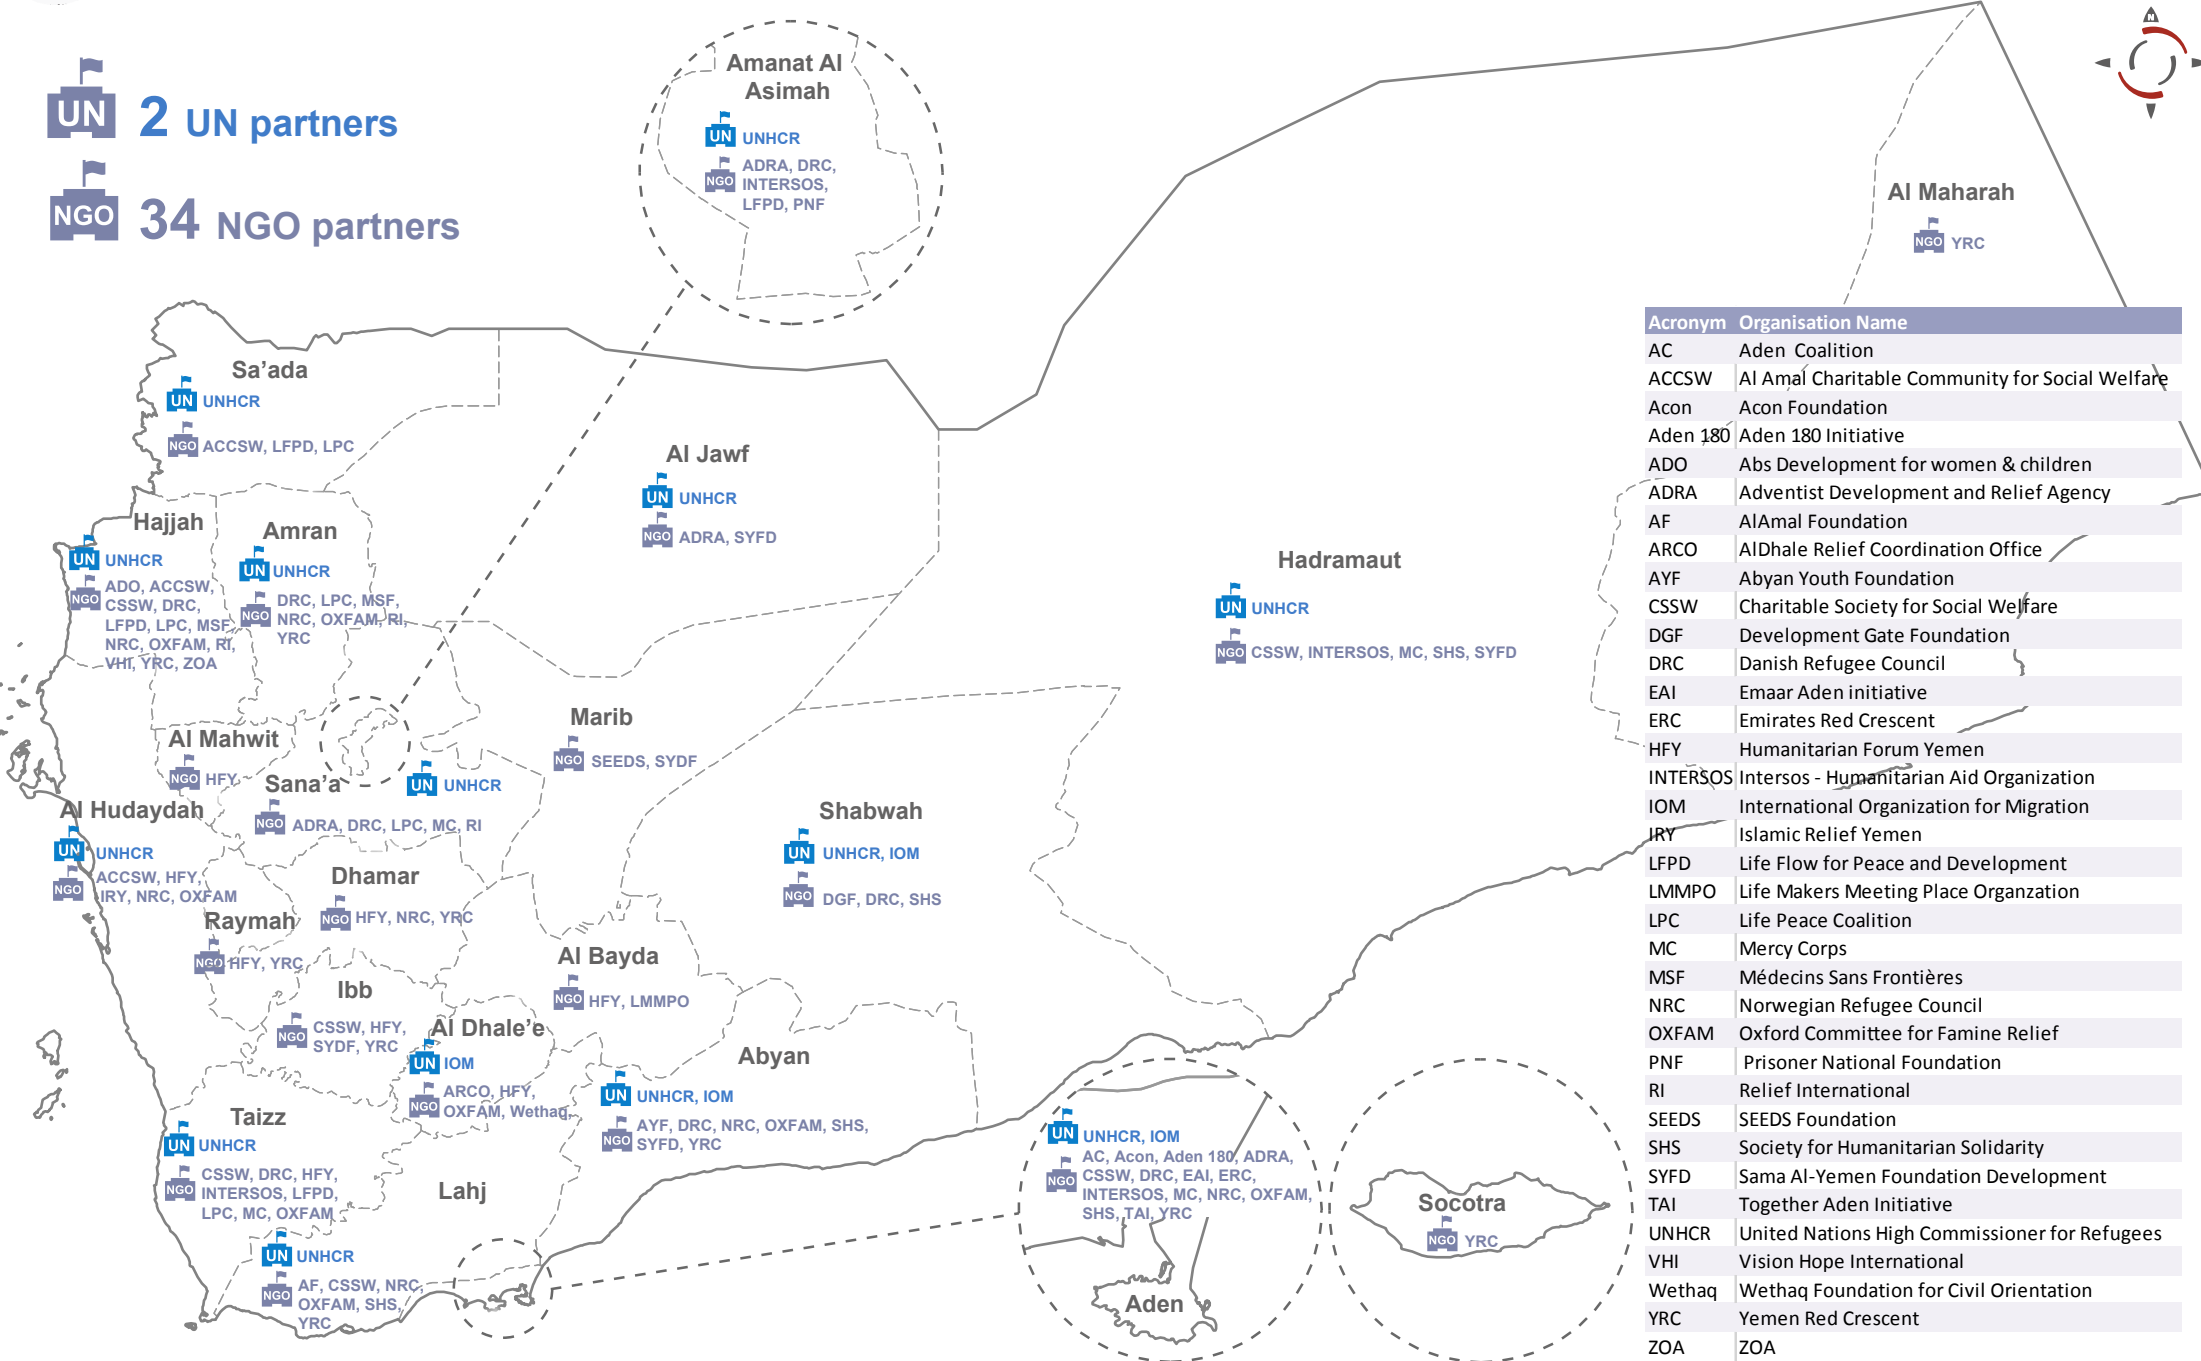

Yemen: Shelter/CCCM/NFI Cluster 3Ws (as of November 2015)

Shelter Cluster Yemen
ShelterCluster.org
Coordinating Humanitarian Shelter

UN 2 UN partners

NGO 34 NGO partners

Acronym	Organisation Name
AC	Aden Coalition
ACCSW	Al Amal Charitable Community for Social Welfare
Acon	Acon Foundation
Aden 180	Aden 180 Initiative
ADO	Abs Development for women & children
ADRA	Adventist Development and Relief Agency
AF	AlAmal Foundation
ARCO	AIDhale Relief Coordination Office
AYF	Abyan Youth Foundation
CSSW	Charitable Society for Social Welfare
DGF	Development Gate Foundation
DRC	Danish Refugee Council
EAI	Emaar Aden initiative
ERC	Emirates Red Crescent
HFY	Humanitarian Forum Yemen
INTEROS	Interos - Humanitarian Aid Organization
IOM	International Organization for Migration
IRY	Islamic Relief Yemen
LFPD	Life Flow for Peace and Development
LMMPO	Life Makers Meeting Place Organization
LPC	Life Peace Coalition
MC	Mercy Corps
MSF	Médecins Sans Frontières
NRC	Norwegian Refugee Council
OXFAM	Oxford Committee for Famine Relief
PNF	Prisoner National Foundation
RI	Relief International
SEEDS	SEEDS Foundation
SHS	Society for Humanitarian Solidarity
SYFD	Sama Al-Yemen Foundation Development
TAI	Together Aden Initiative
UNHCR	United Nations High Commissioner for Refugees
VHI	Vision Hope International
Wethaq	Wethaq Foundation for Civil Orientation
YRC	Yemen Red Crescent
ZOA	ZOA