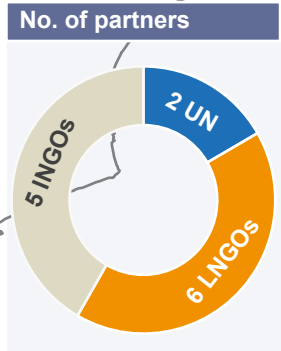

Legend

-  Partners conducted NFI distributions
-  Partners implemented Shelter activities

Acronym	Organisation Name
ADRA	Adventist Development and Relief Agency
CSSW	Charitable Society for Social Welfare
HFY	Humanitarian Forum Yemen
IOM	International Organization for Migration
LMMP	Life Makers Meeting Place
MC	Mercy Corps
NFDHR	National Foundation for Development and Human Rights
NRC	Norwegian Refugee Council
OXFAM	Oxford Committee for Famine Relief
SHS	Society for Humanitarian Solidarity
UNHCR	United Nations High Commissioner for Refugees
YRC	Yemen Red Crescent
ZOA	ZOA

Note:
 - The info-graphic presents partners reported their activities during November 2015 via the SRF.
 - UNHCR was represented through its Implementing Partners in some locations.