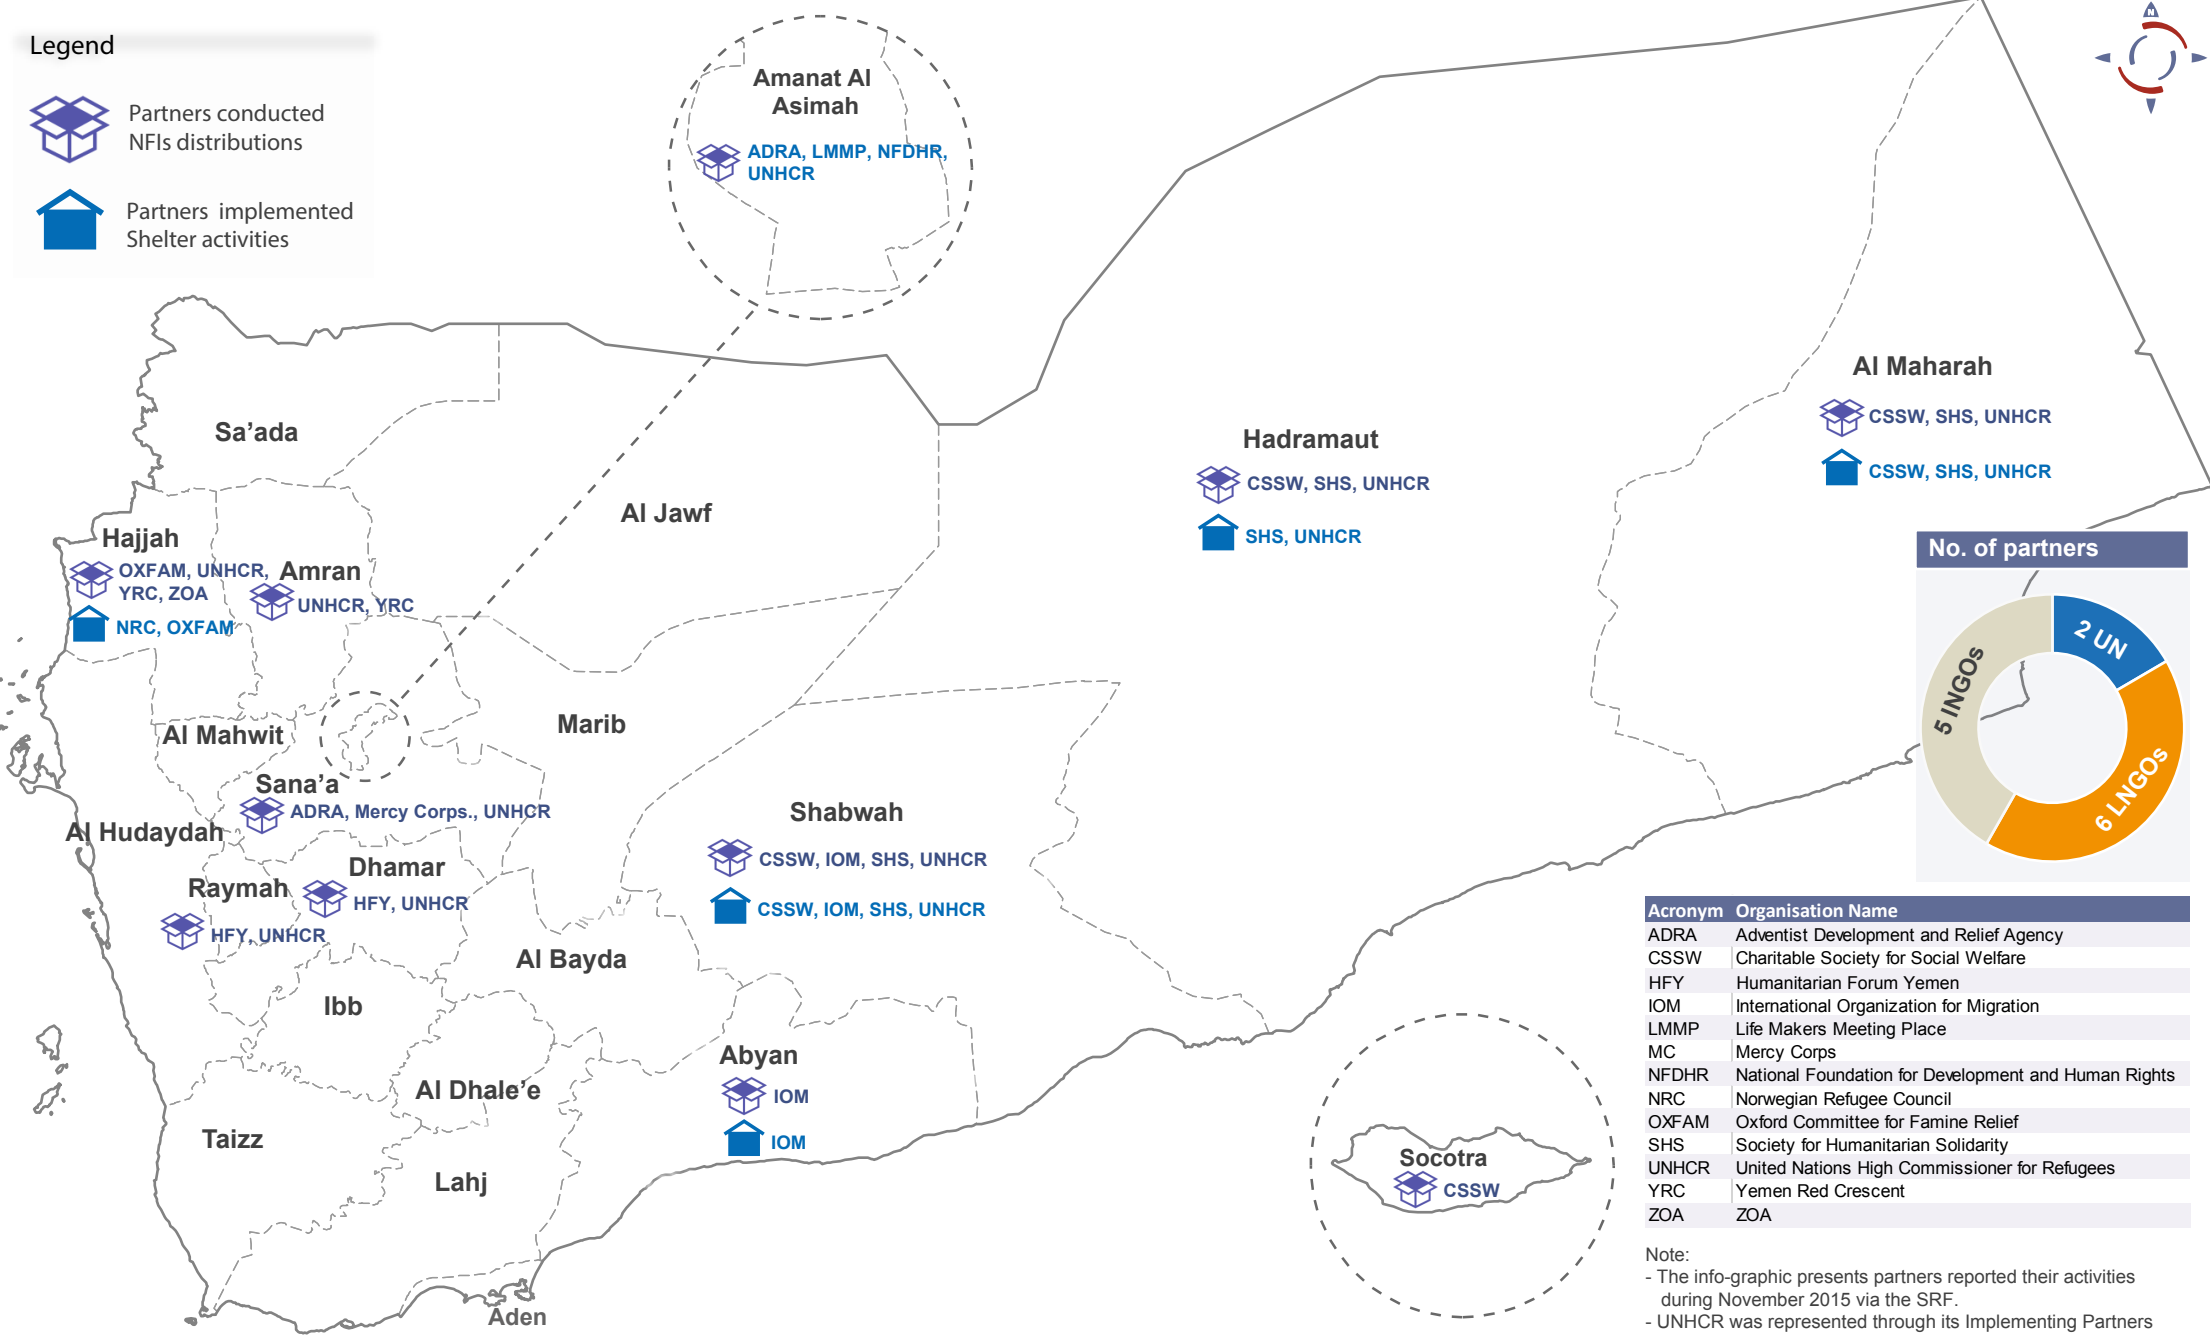

Legend

-  Partners conducted NFI distributions
-  Partners implemented Shelter activities

Acronym	Organisation Name
ADRA	Adventist Development and Relief Agency
CSSW	Charitable Society for Social Welfare
HFY	Humanitarian Forum Yemen
IOM	International Organization for Migration
LMMP	Life Makers Meeting Place
MC	Mercy Corps
NFDHR	National Foundation for Development and Human Rights
NRC	Norwegian Refugee Council
OXFAM	Oxford Committee for Famine Relief
SHS	Society for Humanitarian Solidarity
UNHCR	United Nations High Commissioner for Refugees
YRC	Yemen Red Crescent
ZOA	ZOA

Note:
 - The info-graphic presents partners reported their activities during November 2015 via the SRF.
 - UNHCR was represented through its Implementing Partners in some locations.