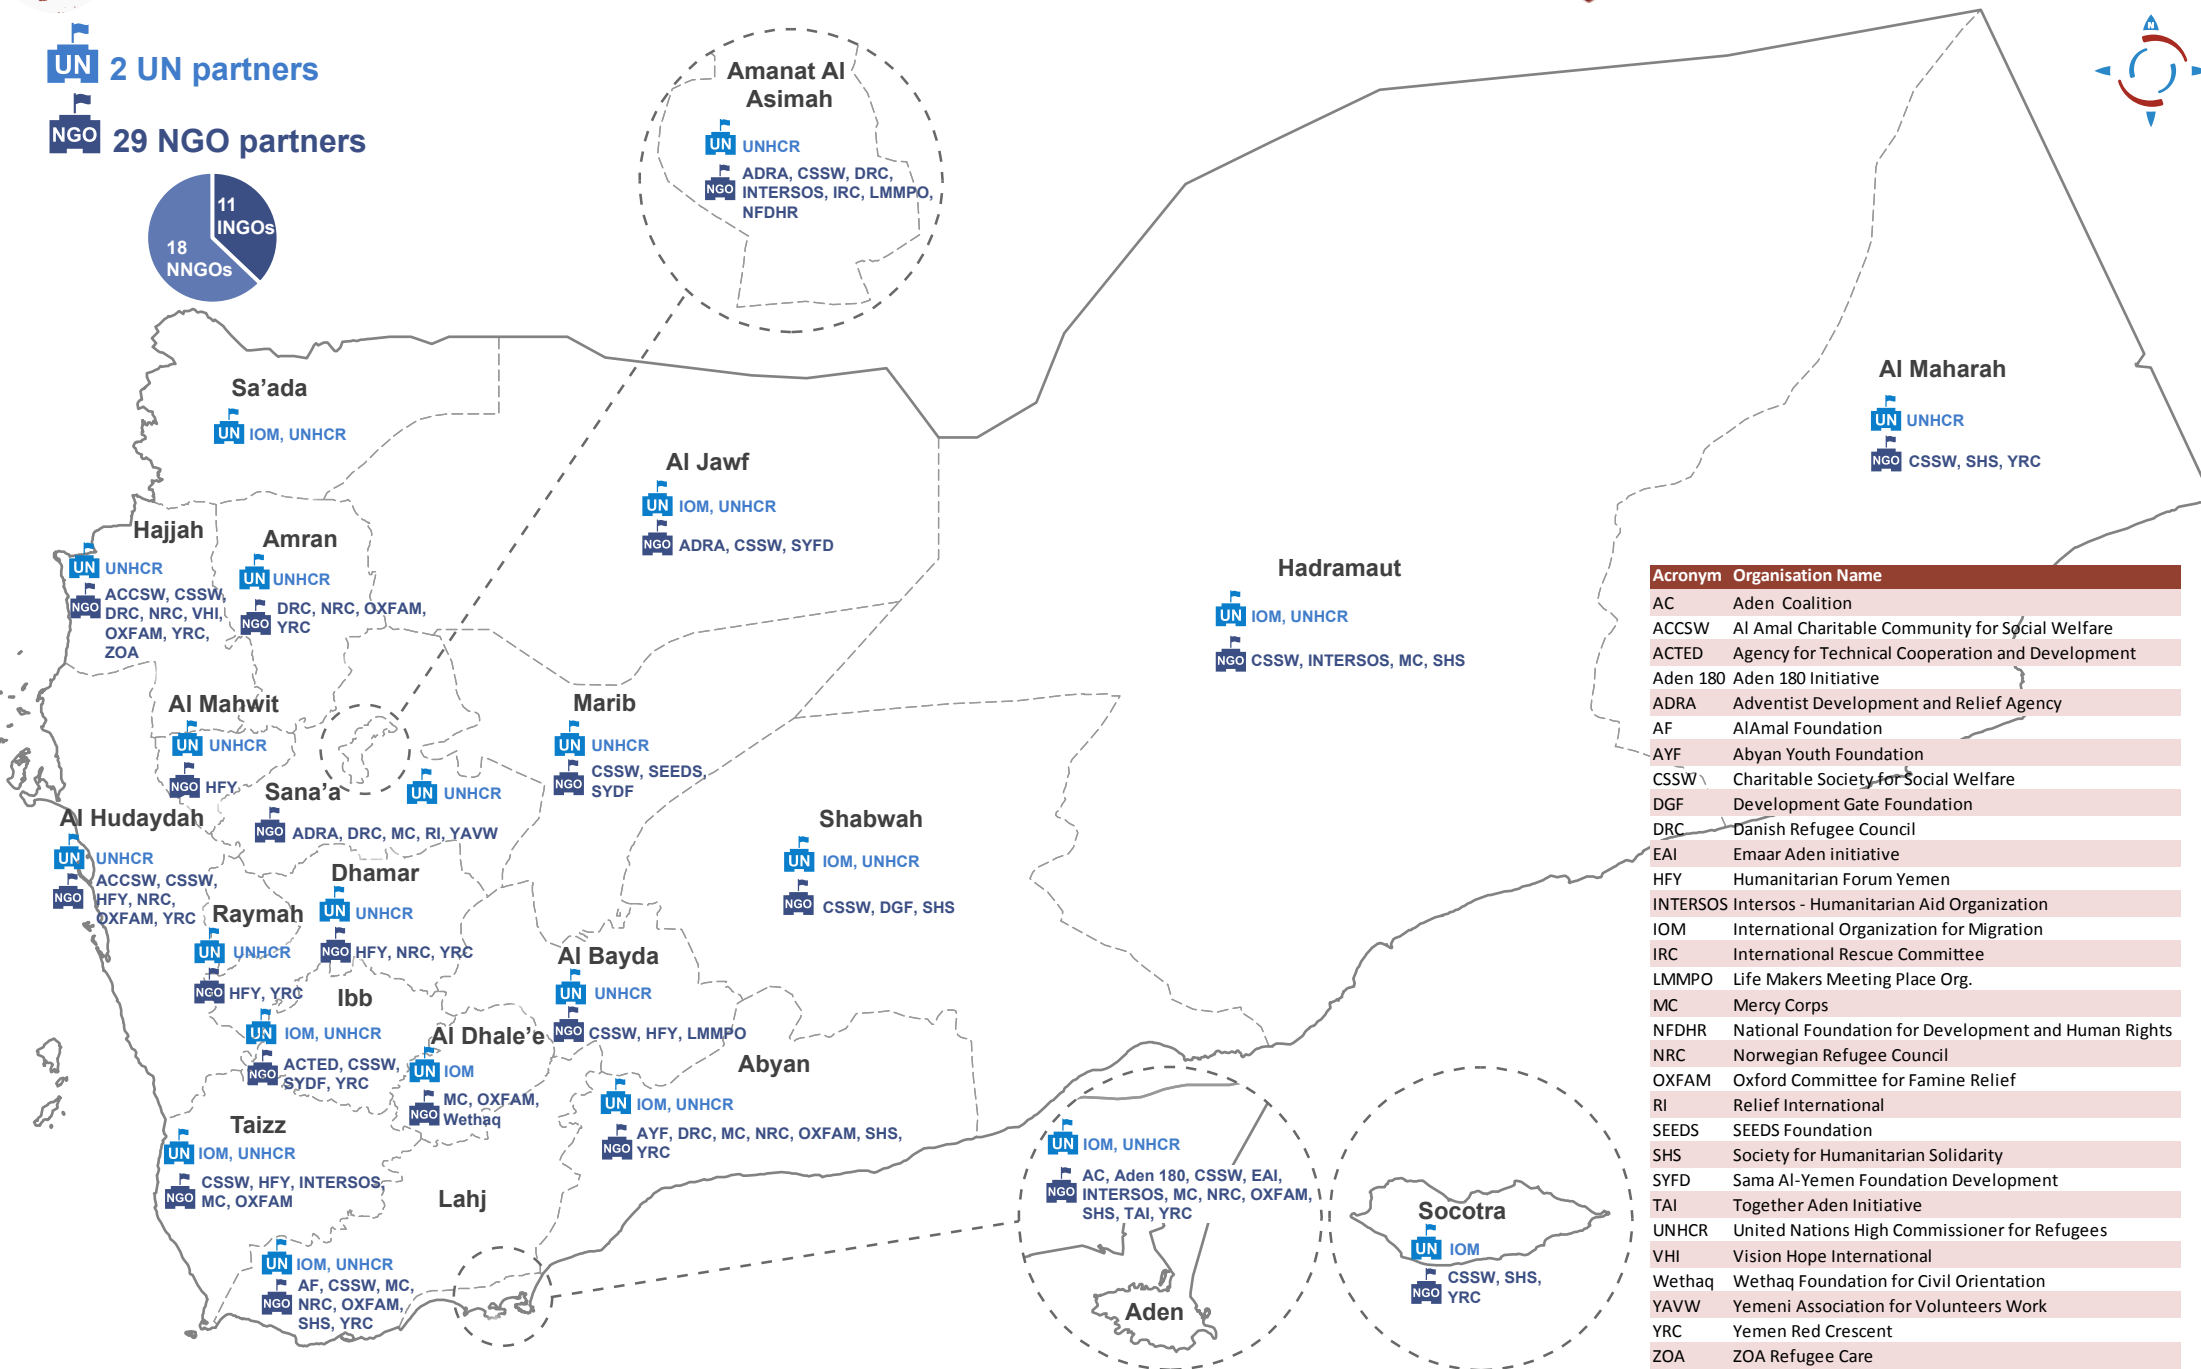

Yemen Shelter/CCCM/NFI Cluster: Agencies Presence (as of 29 February 2016)

Shelter Cluster Yemen
ShelterCluster.org
Coordinating Humanitarian Shelter

UN 2 UN partners

NGO 29 NGO partners

Acronym	Organisation Name
AC	Aden Coalition
ACCSW	Al Amal Charitable Community for Social Welfare
ACTED	Agency for Technical Cooperation and Development
Aden 180	Aden 180 Initiative
ADRA	Adventist Development and Relief Agency
AF	AlAmal Foundation
AYF	Abyan Youth Foundation
CSSW	Charitable Society for Social Welfare
DGF	Development Gate Foundation
DRC	Danish Refugee Council
EAI	Emaar Aden initiative
HFY	Humanitarian Forum Yemen
INTEROS	Interos - Humanitarian Aid Organization
IOM	International Organization for Migration
IRC	International Rescue Committee
LMMPO	Life Makers Meeting Place Org.
MC	Mercy Corps
NFDHR	National Foundation for Development and Human Rights
NRC	Norwegian Refugee Council
OXFAM	Oxford Committee for Famine Relief
RI	Relief International
SEEDS	SEEDS Foundation
SHS	Society for Humanitarian Solidarity
SYFD	Sama Al-Yemen Foundation Development
TAI	Together Aden Initiative
UNHCR	United Nations High Commissioner for Refugees
VHI	Vision Hope International
Wethaq	Wethaq Foundation for Civil Orientation
YAVW	Yemeni Association for Volunteers Work
YRC	Yemen Red Crescent
ZOA	ZOA Refugee Care

Creation date: 15 March 2016

Sources: Cluster Partners.

Feedback: AISobari@unhcr.org

<http://www.sheltercluster.org>

<http://www.globalccmcluster.org>

<https://www.humanitarianresponse.info>

"The boundaries and names shown and the designations used on this map do not imply official endorsement or acceptance by the United Nations."

Note: UNHCR is present in some locations through its Implementing Partners.