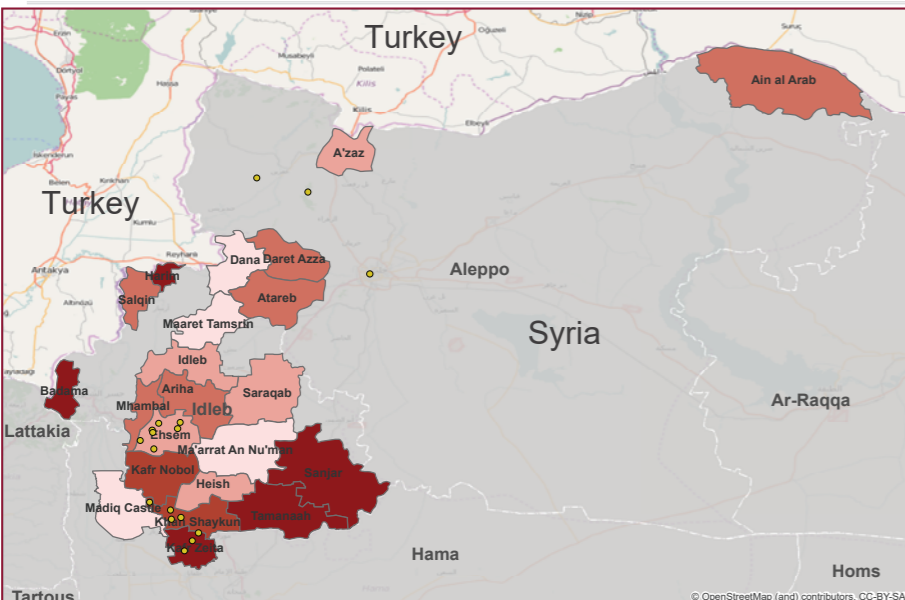

Southern Turkey: Shelter/NFI cluster-beneficiaries reached in April 2016 (Sub-district level)

HTR & Besieged locations reached by SNFI cluster

Governorate	Community
Aleppo	Aleppo
	Baselhaya
	Marata
Ar-Raqqa	Amin
Hama	Kafr Zeita
	Sayad
	Zakat
Idleb	Abdin
	Baarbu
	Bsames
	Ehsem
	Ein Laruz
	Hbit
	Joseph
	Kafr Ein
	Kansafra
	Marata
Rural Damascus	Marayan
	Arbin
	Darayya
	Deir Elasafir
	Duma
	Harasta
	Madamiyet Elsham
	Marj Elsultan
	Rihan
	Zamalka