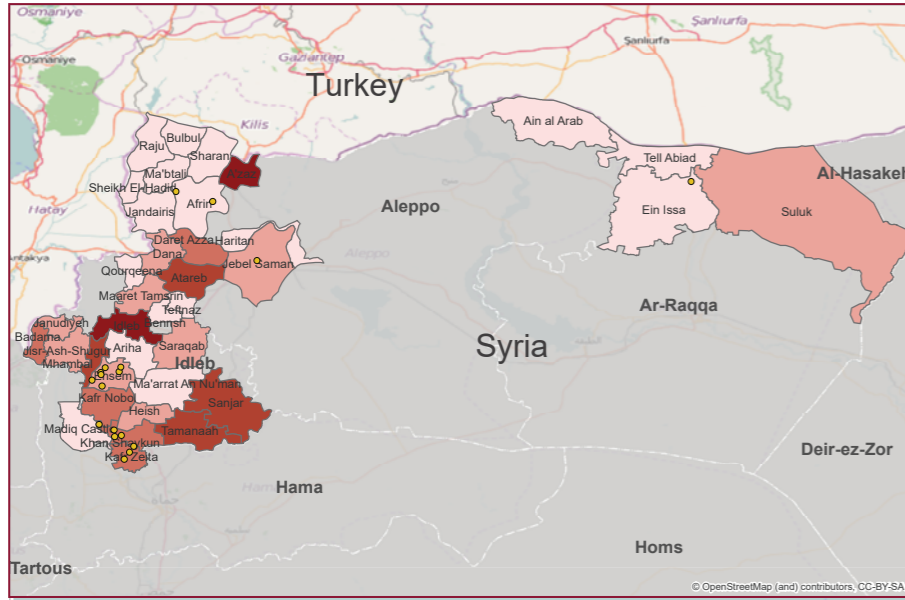

Southern Turkey: Shelter/NFI cluster-beneficiaries reached in April 2016 (Sub-district level)

HTR & Besieged locations reached by SNFI cluster

Governorate	Community
Aleppo	Aleppo
	Baselhaya
	Marata
Ar-Raqqa	Amin
Hama	Kafr Zeita
	Sayad
	Zakat
Idleb	Abdin
	Baarbu
	Bsames
	Ehsem
	Ein Laruz
	Hbit
	Joseph
	Kafr Ein
	Kansafra
	Marata
Rural Damascus	Marayan
	Arbin
	Darayya
	Deir Elasafir
	Duma
	Harasta
	Madamiyet Elsham
	Marj Elsultan
	Rihan
	Zamalka