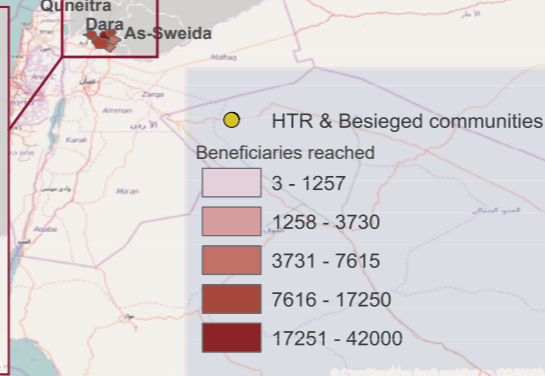

Southern Turkey: Shelter/NFI cluster-beneficiaries reached in April 2016 (Sub-district level)

HTR & Besieged locations reached by SNFI cluster

Governorate	Community
Aleppo	Aleppo
	Baselhaya
	Marata
Ar-Raqqa	Amin
Hama	Kafr Zeita
	Sayad
	Zakat
Idleb	Abdin
	Baarbu
	Bsames
	Ehsem
	Ein Laruz
	Hbit
	Joseph
	Kafr Ein
	Kansafra
	Marata
Rural Damascus	Marayan
	Arbin
	Darayya
	Deir Elasafir
	Duma
	Harasta
	Madamiyet Elsham
	Marj Elsultan
	Rihan
	Zamalka