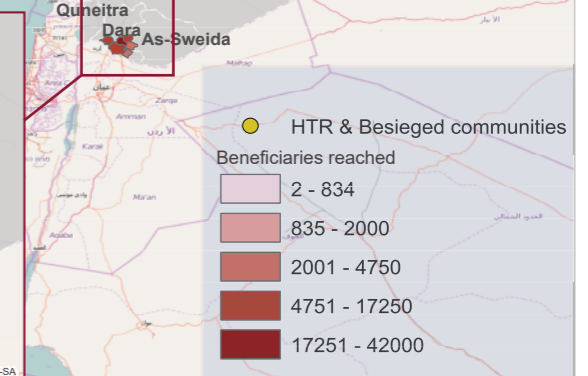

Southern Turkey: Shelter/NFI cluster-beneficiaries reached in April 2016 (Sub-district level)

HTR & Besieged locations reached by SNFI cluster

Governorate	Community
Aleppo	Aleppo
	Baselhaya
	Marata
Ar-Raqqa	Amin
Hama	Kafr Zeita
	Sayad
	Zakat
Idleb	Abdin
	Baarbu
	Bsames
	Ehsem
	Ein Laruz
	Hbit
	Joseph
	Kafr Ein
	Kansafra
	Marata
Rural Damascus	Marayan
	Arbin
	Darayya
	Deir Elasafir
	Duma
	Harasta
	Madamiyet Elsham
	Marj Elsultan
	Rihan
	Zamalka