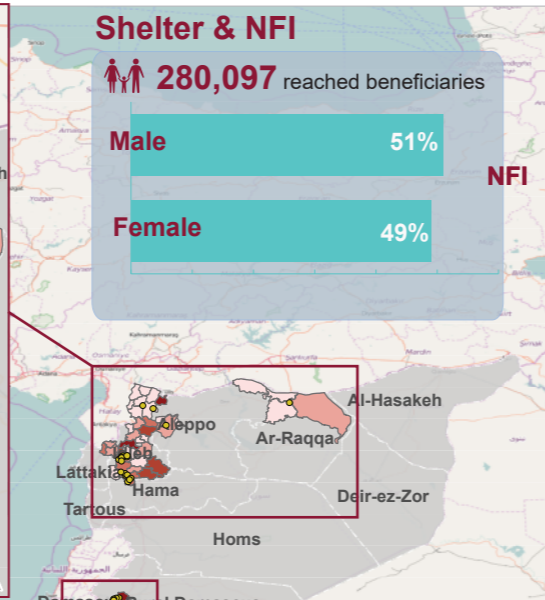

Southern Turkey: Shelter/NFI cluster-beneficiaries reached in April 2016 (Sub-district level)

HTR & Besieged locations reached by SNFI cluster

Governorate	Community
Aleppo	Aleppo
	Baselhaya
	Marata
Ar-Raqqa	Amin
Hama	Kafr Zeita
	Sayad
	Zakat
Idleb	Abdin
	Baarbu
	Bsames
	Ehsem
	Ein Laruz
	Hbit
	Joseph
	Kafr Ein
	Kansafra
	Marata
Rural Damascus	Marayan
	Arbin
	Darayya
	Deir Elasafir
	Duma
	Harasta
	Madamiyet Elsham
	Marj Elsultan
	Rihan
	Zamalka