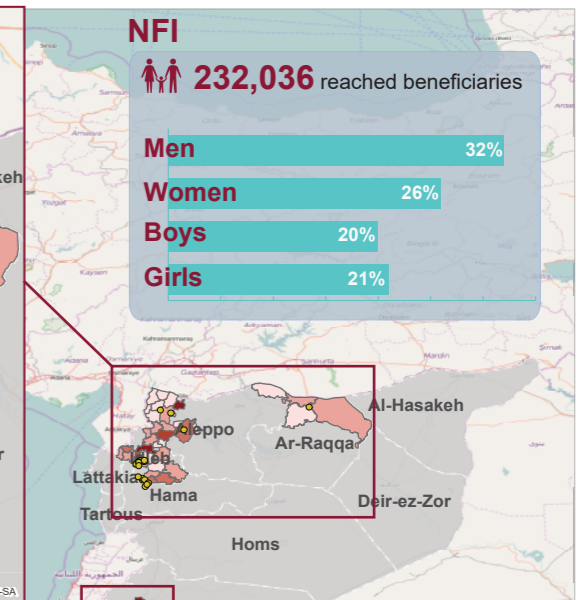

Southern Turkey: Shelter/NFI cluster-beneficiaries reached in April 2016 (Sub-district level)

HTR & Besieged locations reached by SNFI cluster

Governorate	Community
Aleppo	Aleppo
	Baselhaya
	Marata
Ar-Raqqa	Amin
Hama	Kafr Zeita
	Sayad
	Zakat
Idleb	Abdin
	Baarbu
	Bsames
	Ehsem
	Ein Laruz
	Hbit
	Joseph
	Kafr Ein
	Kansafra
	Marata
Rural Damascus	Marayan
	Arbin
	Darayya
	Deir Elasafir
	Duma
	Harasta
	Madamiyet Elsham
	Marj Elsultan
	Rihan
	Zamalka