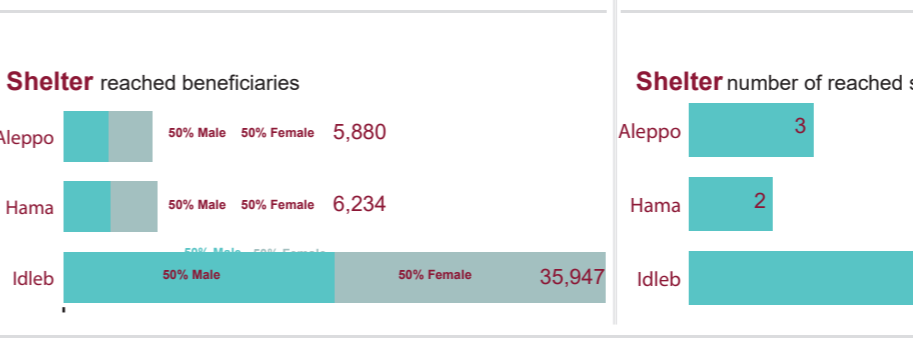

Southern Turkey: Shelter/NFI cluster-beneficiaries reached in April 2016 (Sub-district level)

HTR & Besieged locations reached by SNFI cluster

Governorate	Community
Aleppo	Aleppo
	Baselhaya
	Marata
Ar-Raqqa	Amin
Hama	Kafr Zeita
	Sayad
	Zakat
Idleb	Abdin
	Baarbu
	Bsames
	Ehsem
	Ein Laruz
	Hbit
	Joseph
	Kafr Ein
	Kansafra
	Marata
Rural Damascus	Marayan
	Arbin
	Darayya
	Deir Elasafir
	Duma
	Harasta
	Madamiyet Elsham
	Marj Elsultan
	Rihan
	Zamalka