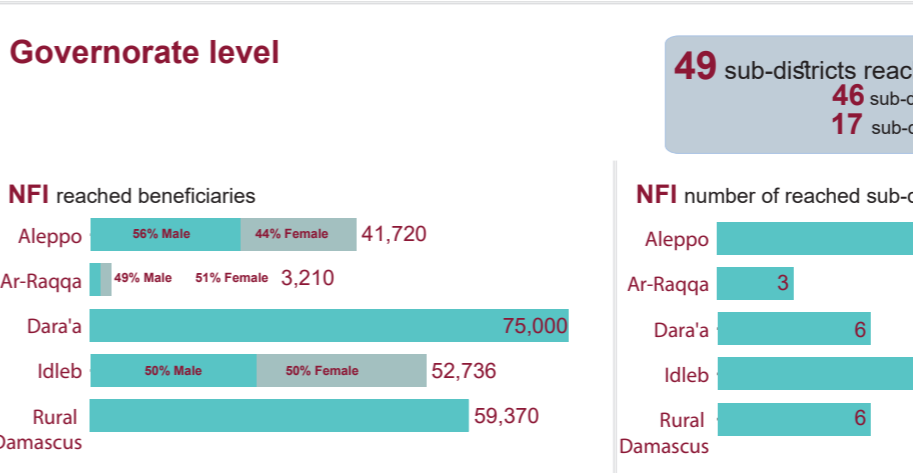

Southern Turkey: Shelter/NFI cluster-beneficiaries reached in April 2016 (Sub-district level)

HTR & Besieged locations reached by SNFI cluster

Governorate	Community
Aleppo	Aleppo
	Baselhaya
	Marata
Ar-Raqqa	Amin
Hama	Kafr Zeita
	Sayad
	Zakat
Idleb	Abdin
	Baarbu
	Bsames
	Ehsem
	Ein Laruz
	Hbit
	Joseph
	Kafr Ein
	Kansafra
	Marata
Rural Damascus	Marayan
	Arbin
	Darayya
	Deir Elasafir
	Duma
	Harasta
	Madamiyet Elsham
	Marj Elsultan
	Rihan
	Zamalka