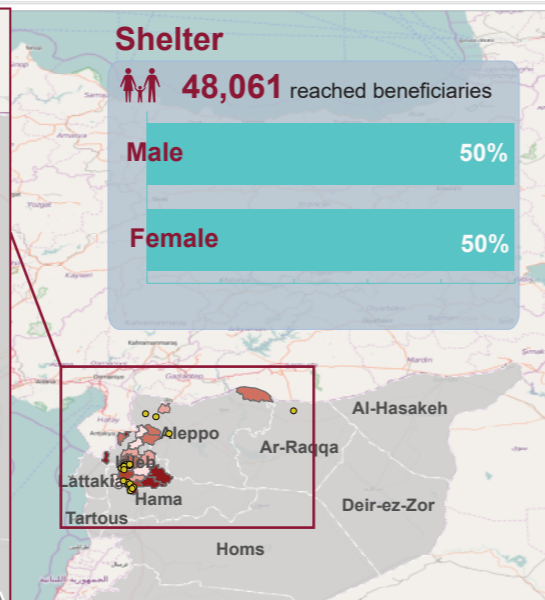

Southern Turkey: Shelter/NFI cluster-beneficiaries reached in April 2016 (Sub-district level)

HTR & Besieged locations reached by SNFI cluster

Governorate	Community
Aleppo	Aleppo
	Baselhaya
	Marata
Ar-Raqqa	Amin
Hama	Kafr Zeita
	Sayad
	Zakat
Idleb	Abdin
	Baarbu
	Bsames
	Ehsem
	Ein Laruz
	Hbit
	Joseph
	Kafr Ein
	Kansafra
	Marata
Rural Damascus	Marayan
	Arbin
	Darayya
	Deir Elasafir
	Duma
	Harasta
	Madamiyet Elsham
	Marj Elsultan
	Rihan
	Zamalka