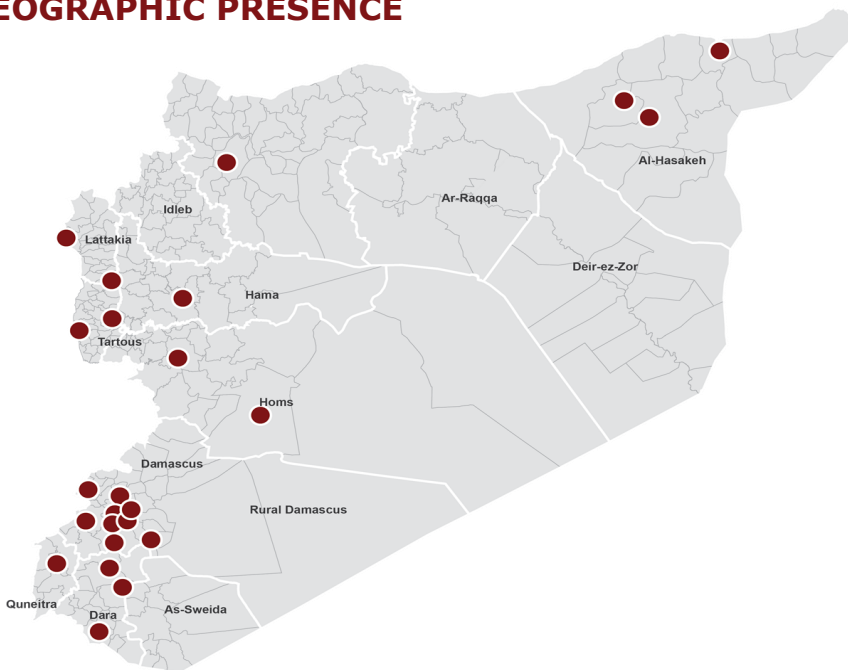

PROFILE SHEET

AS OF
OCTOBER
2016

Shelter Sector
Syria Hub
Sheltercluster.org
Coordinating Humanitarian Shelter

ABOUT US

We Collaborate

We coordinate for the common good.

The Shelter Sector in Syria is one of the activated sectors to respond to the civil war that erupted in 2011. The sector values the need to collectively address gaps, ensure complementarity and strengthen accountability to the people it aims to help. Activated in 2012, the sector has been co-led by the United Nations High Commissioner for Refugees (UNHCR) with the Ministry of Local Administration (MoLA) in Syria.

GEOGRAPHIC PRESENCE

20 SHELTER
SECTOR
PARTNERS

74 ACTIVE
SECTOR
MEMBERS

30 COVERED
SUB-DISTRICTS
OUT OF 272

147 SHELTER
PROJECTS
OCTOBER 2016

SECTOR PARTNERS

Co-Lead Agencies

Local NGOs