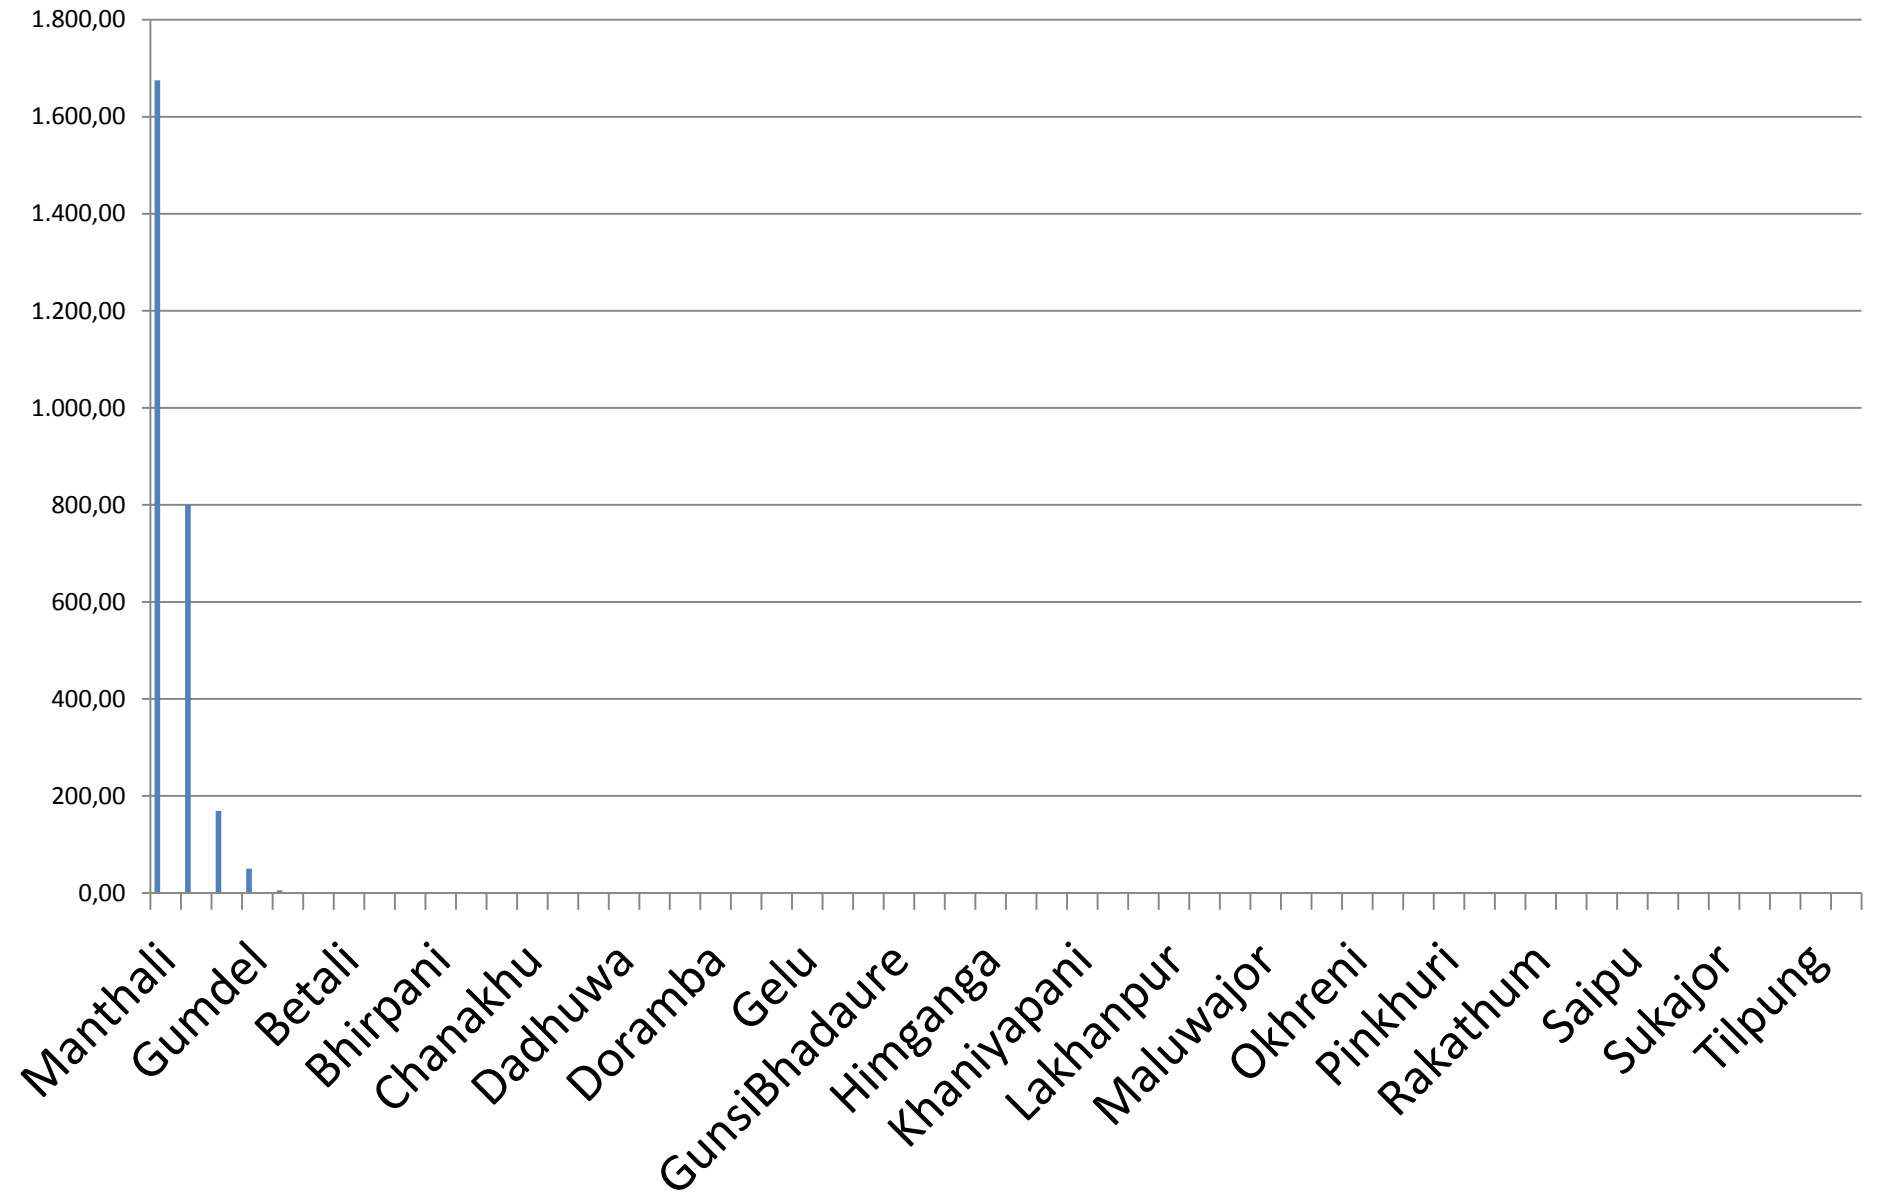

Ramechap Distributed

■ Tarpaulin ■ Tents ■ Household kits (excluding tarpaulins) ■ Tool kits and fixings