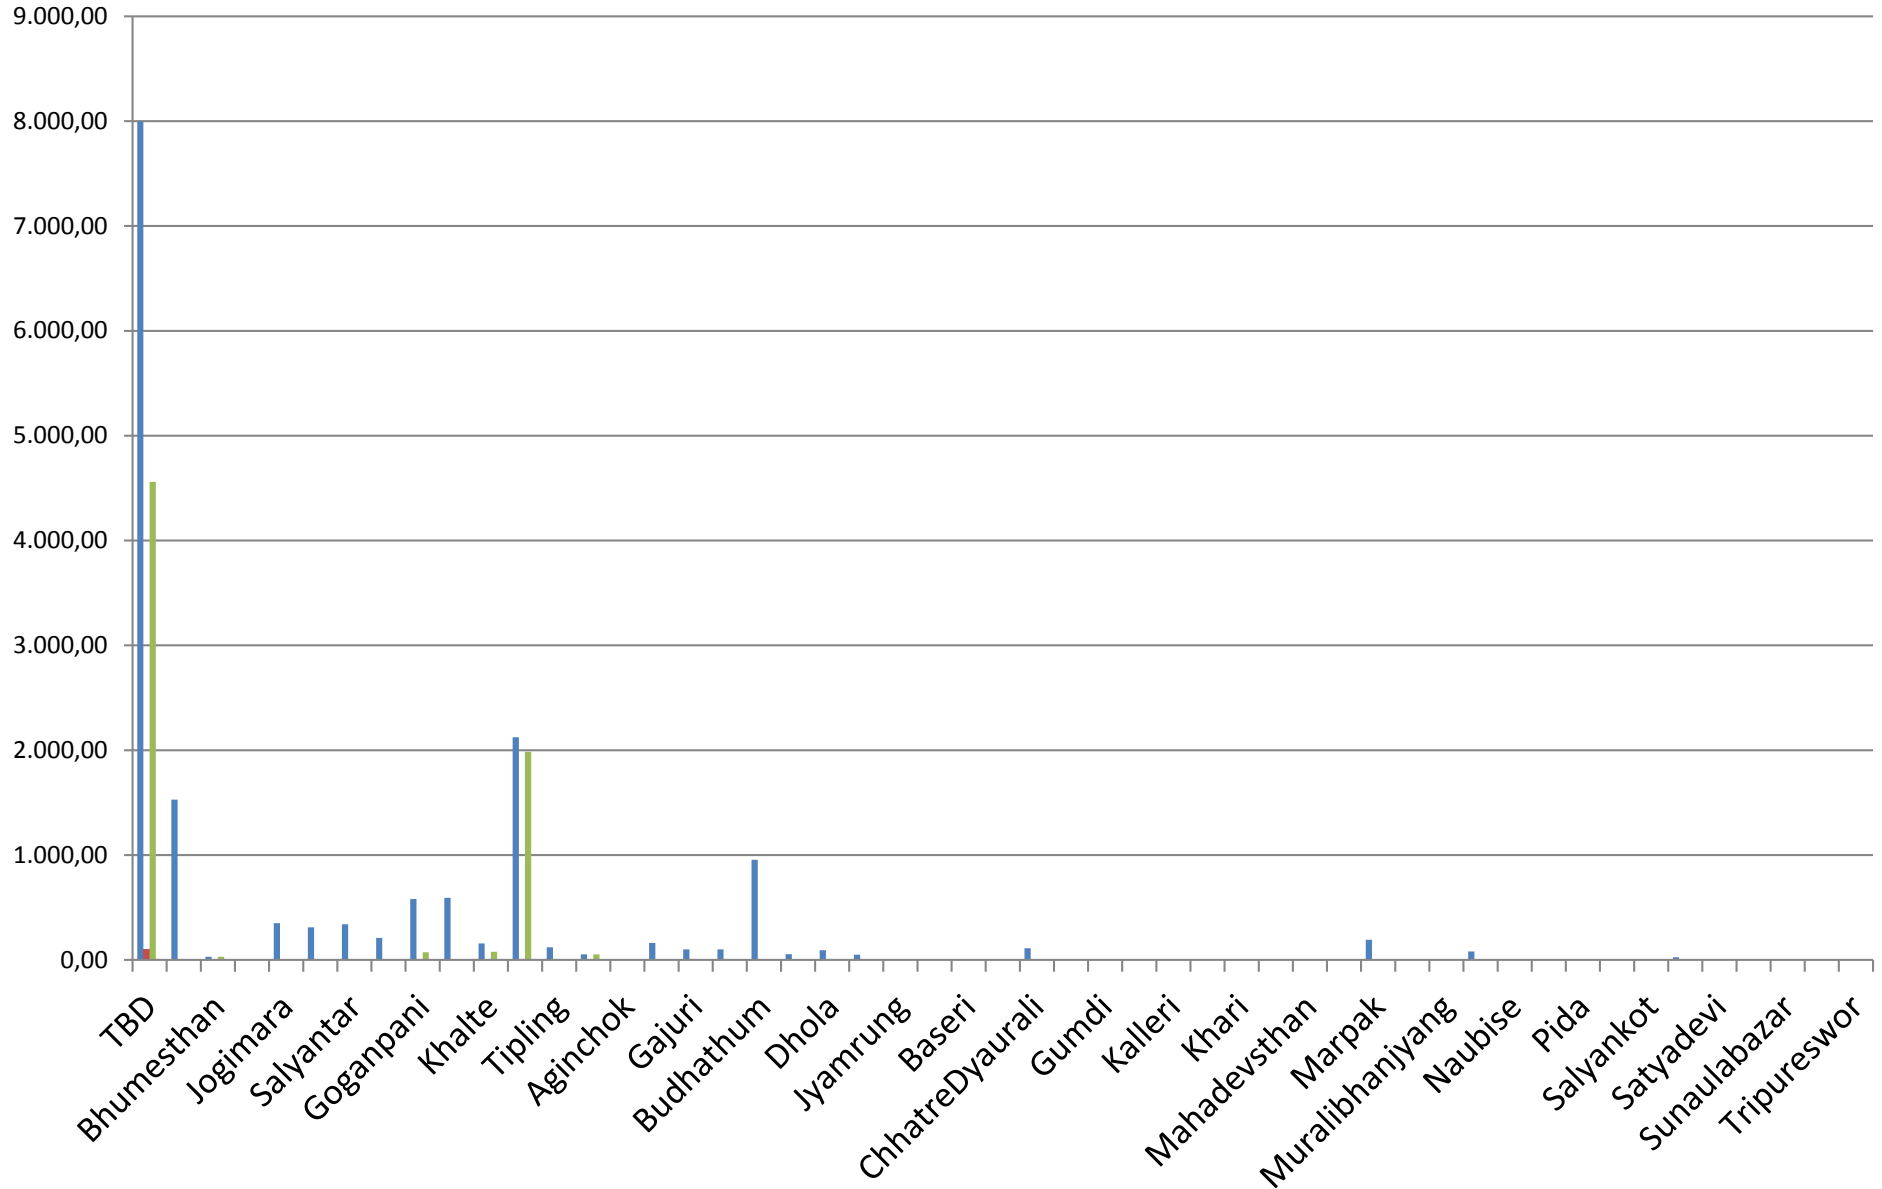

Dhading Distributed

■ Tarpaulin
■ Tents
■ Household kits (excluding tarpaulins)
■ Tool kits and fixings