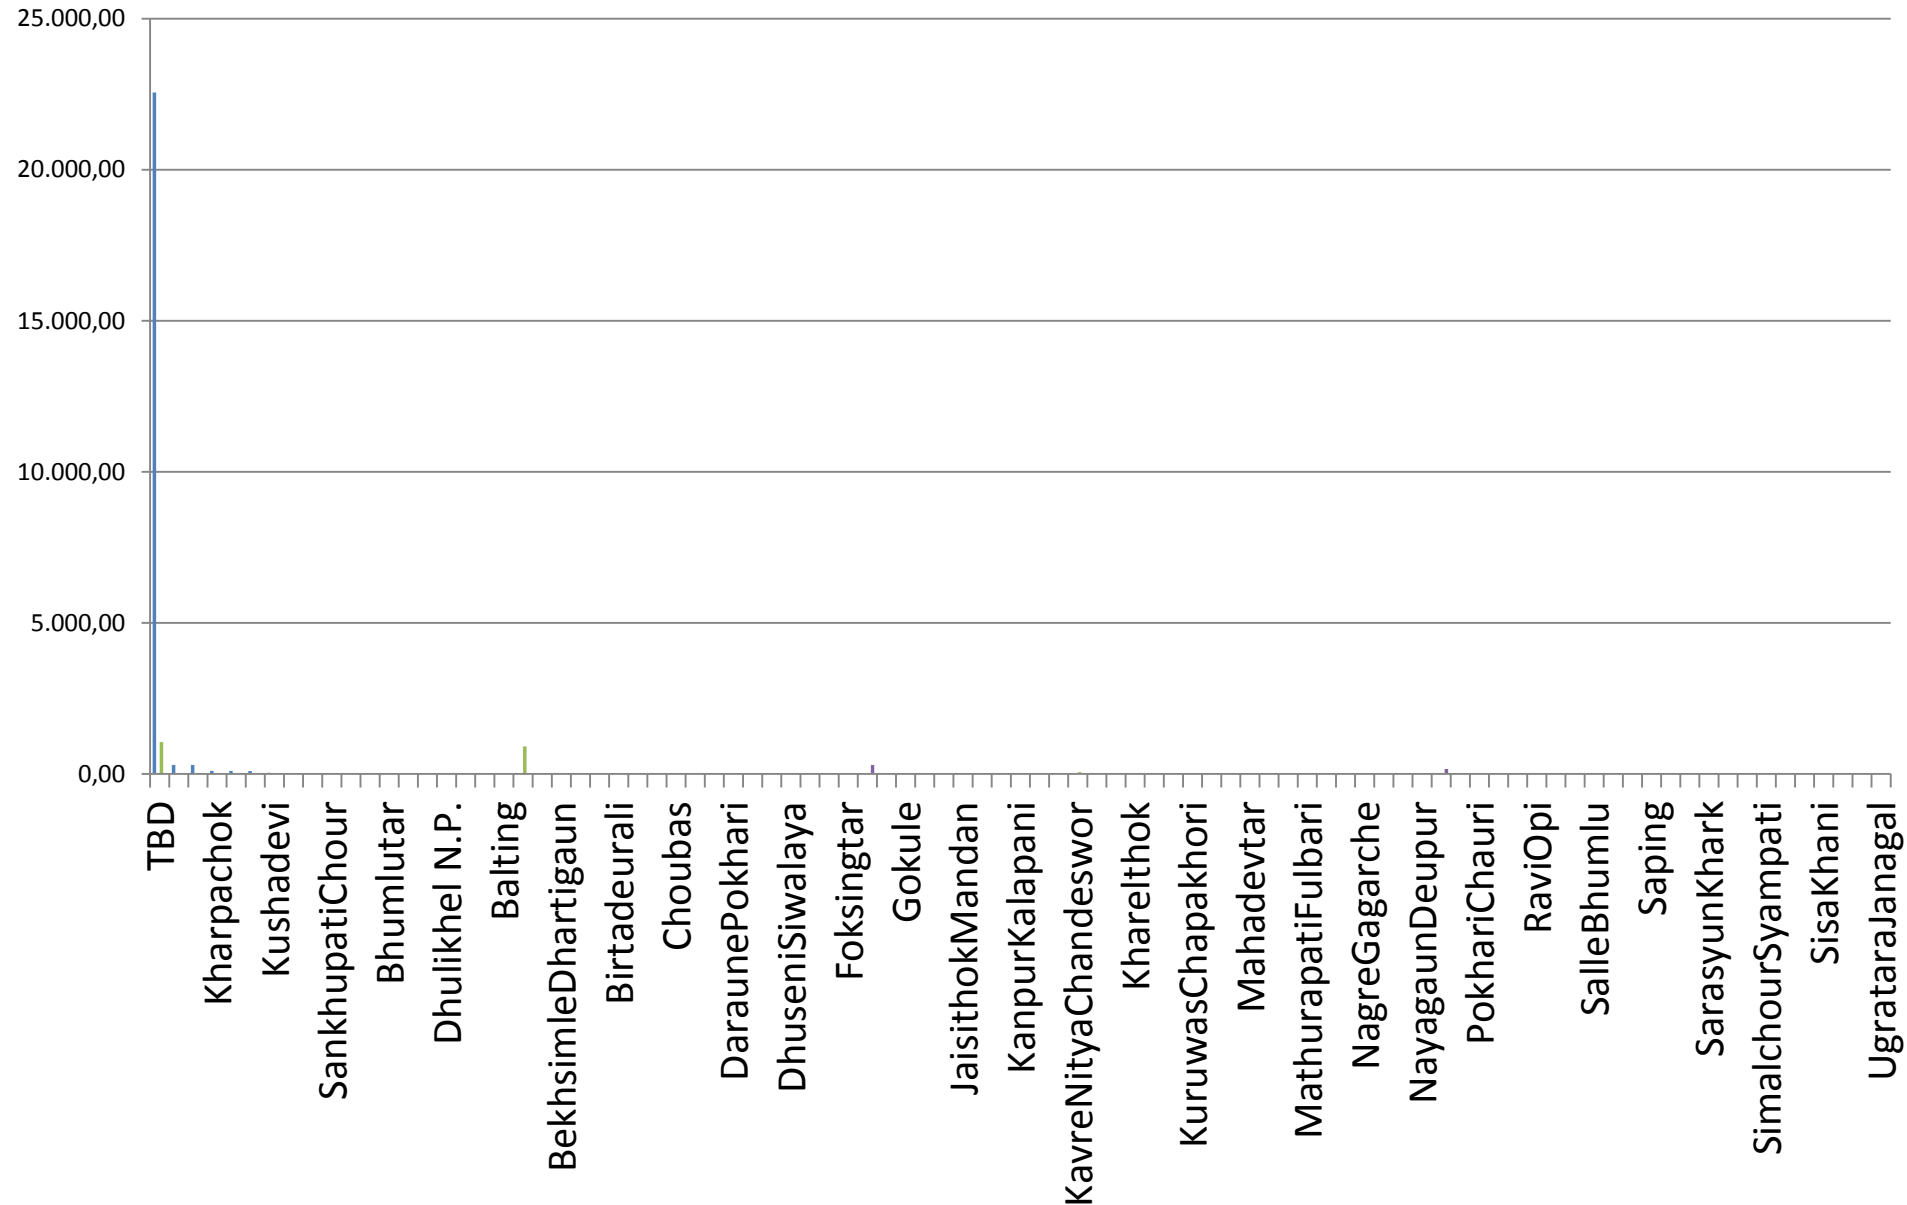

Kavre Distributed

■ Tarpaulin ■ Tents ■ Household kits (excluding tarpaulins) ■ Tool kits and fixings