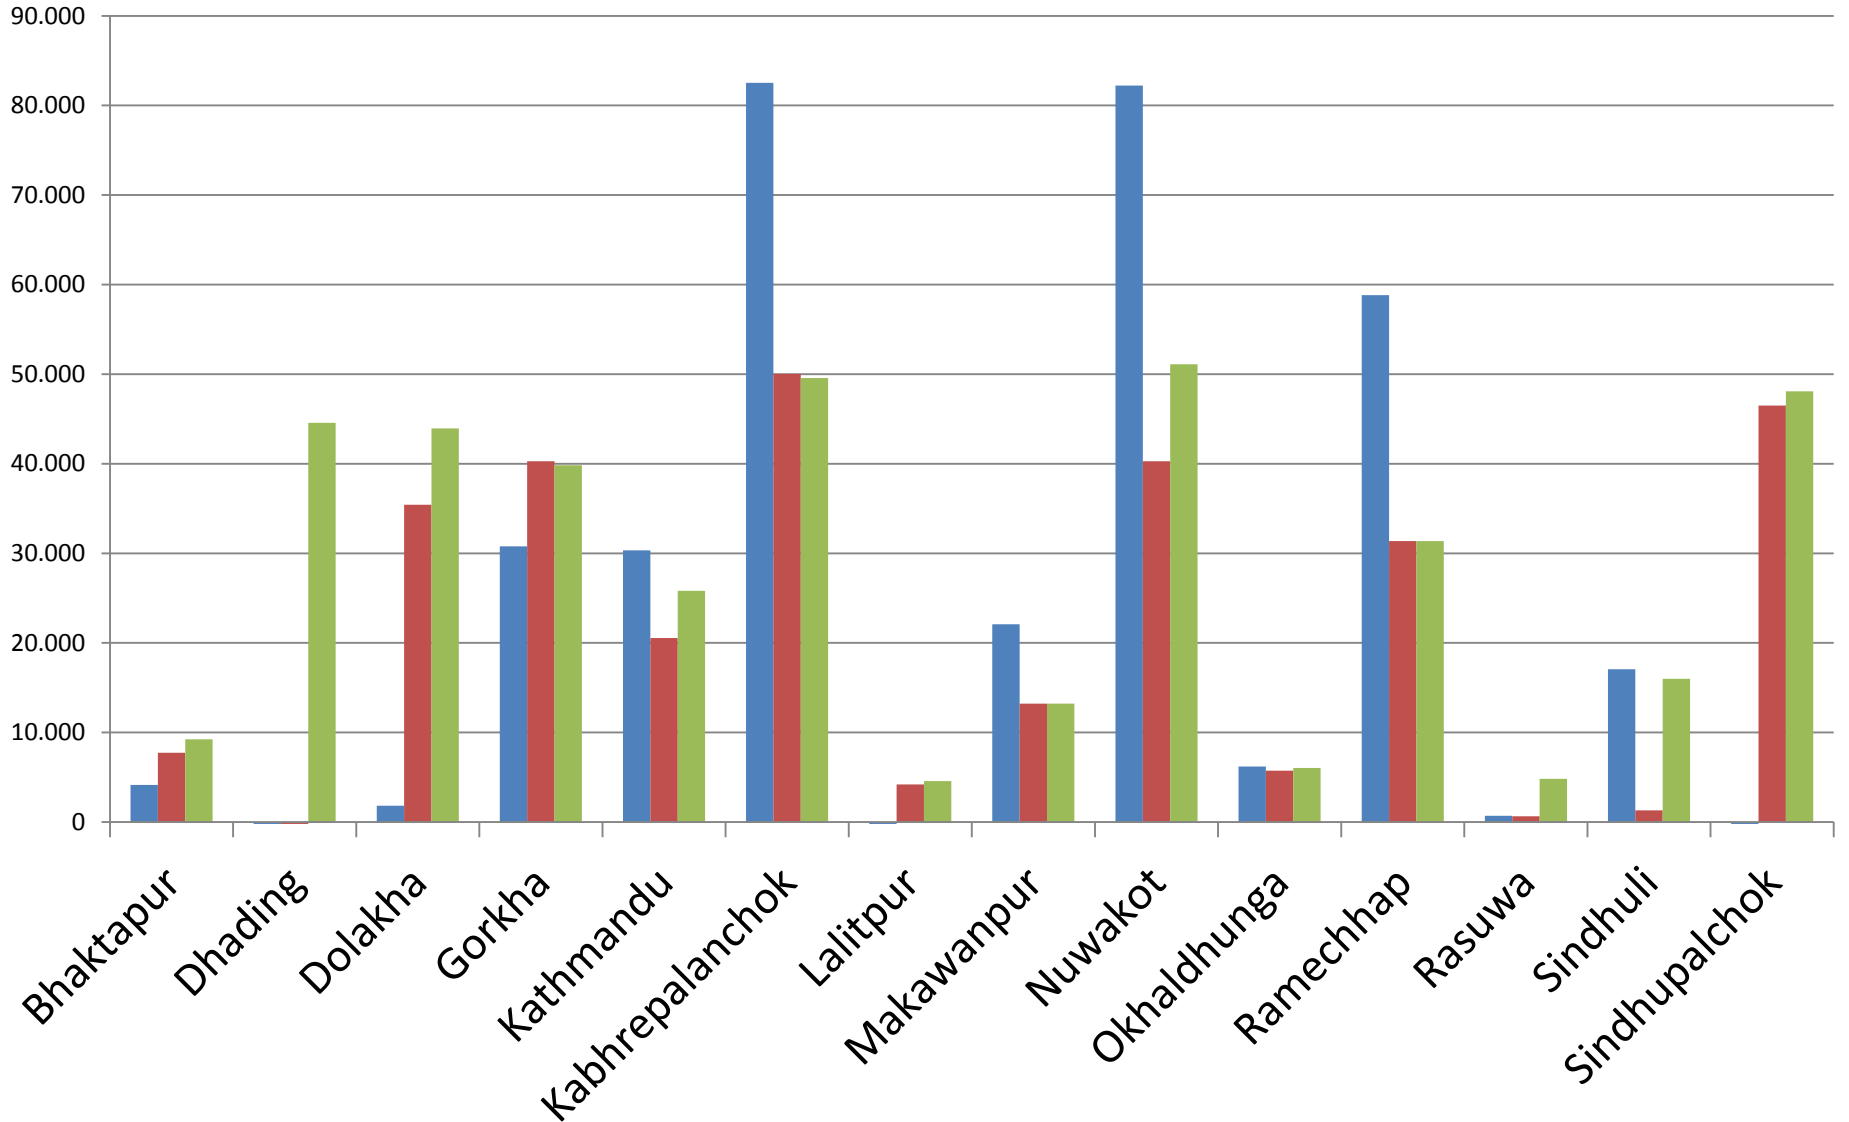

Top Figures

Gap per District – included planned

■ Emergency Shelter (Tarpaulins and/or tents) ■ Household kits (excluding tarpaulins)
■ Tool kits and fixings

Distributed today vs Needs

East Hub

Dolkha Distributed