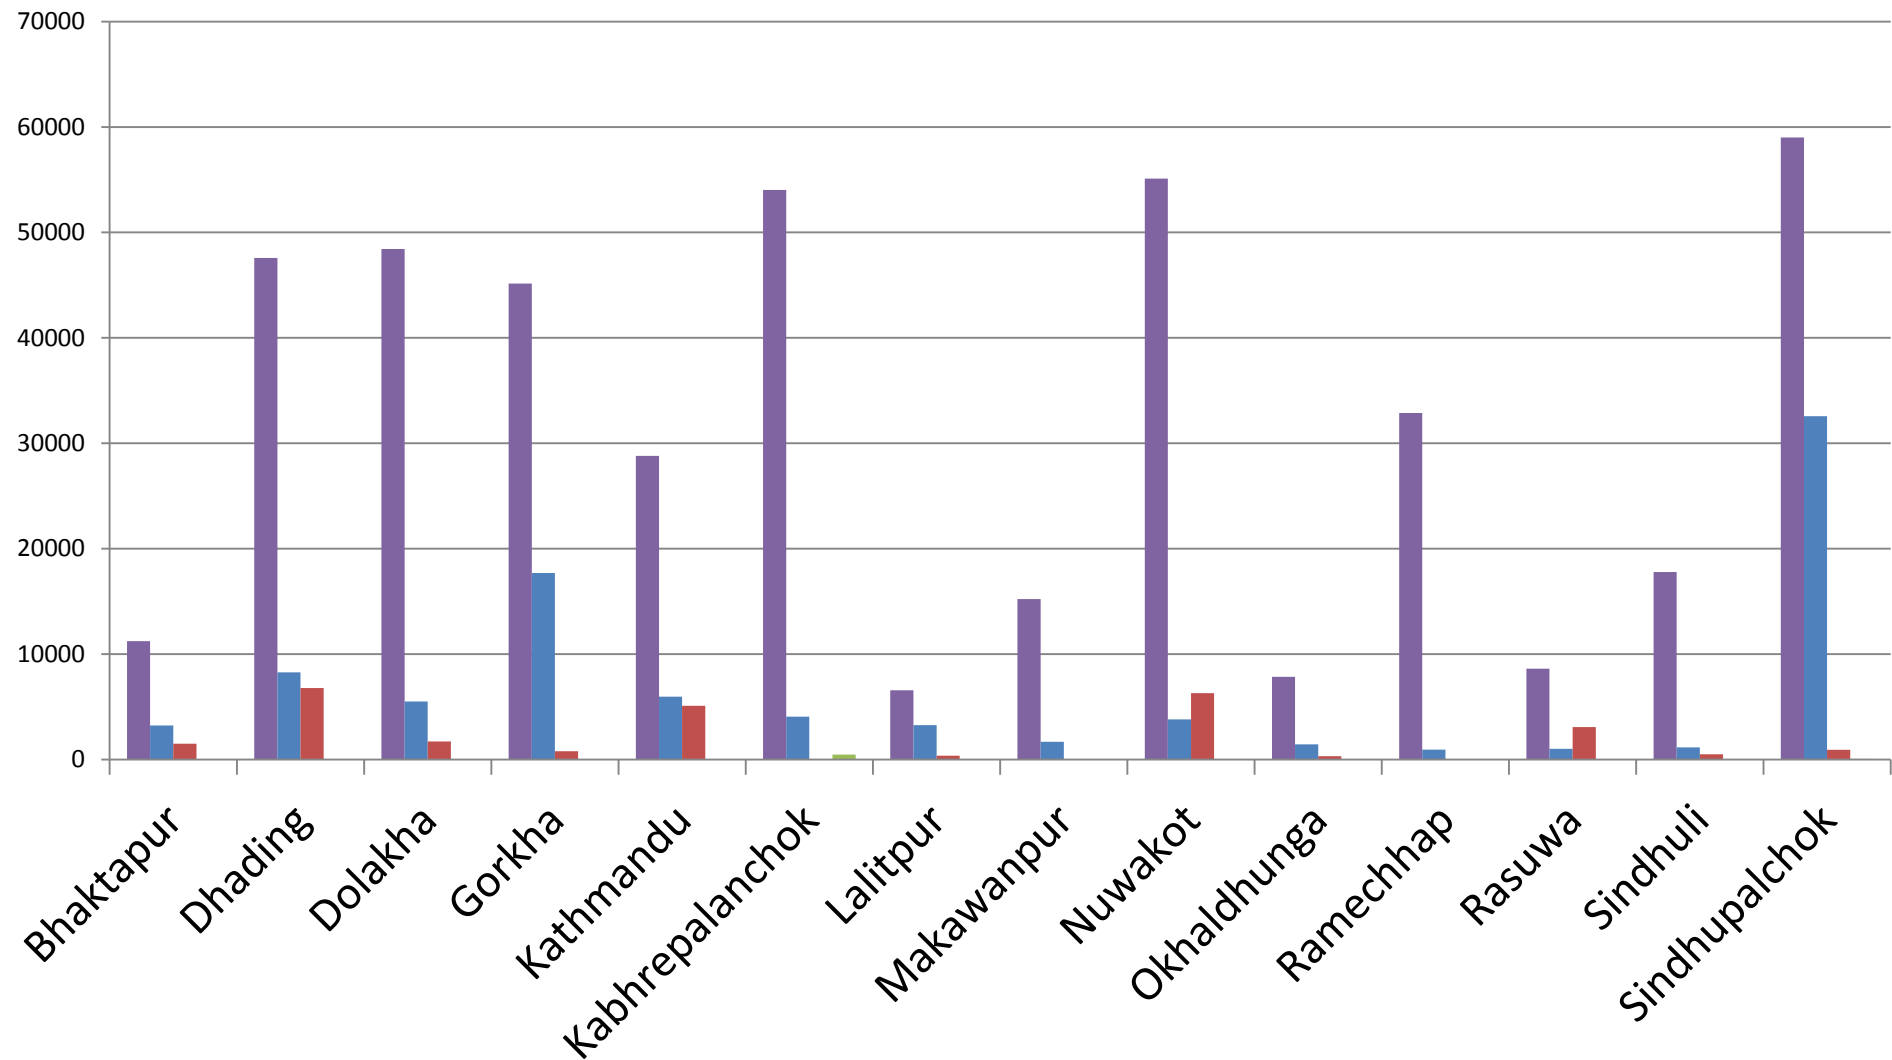

Top Figures

Gap per District – included planned

■ Emergency Shelter (Tarpaulins and/or tents) ■ Household kits (excluding tarpaulins)
■ Tool kits and fixings

Distributed today vs Needs

East Hub

Dolkha Distributed