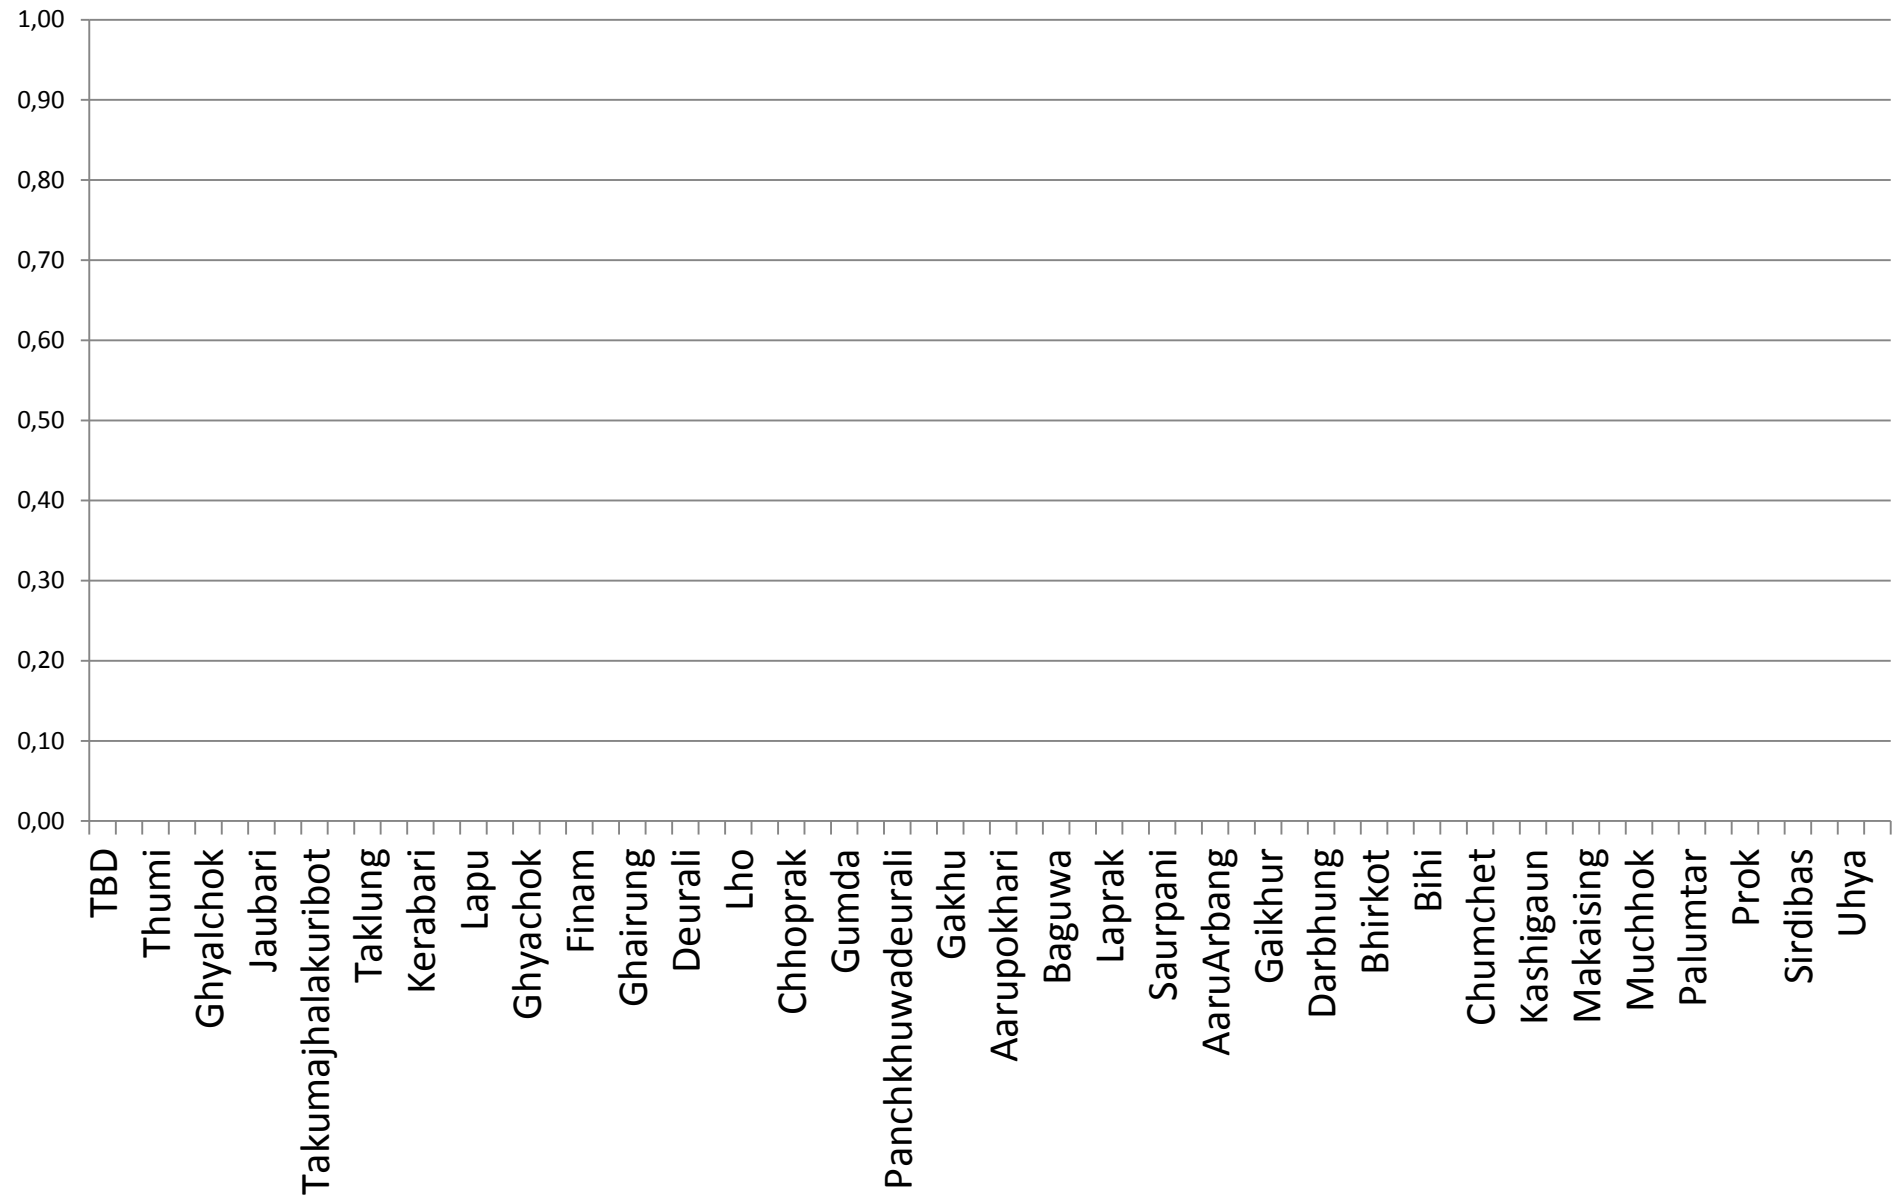

Gorkha Distributed

■ Tarpaulin ■ Tents ■ Household kits (excluding tarpaulins) ■ Tool kits and fixings