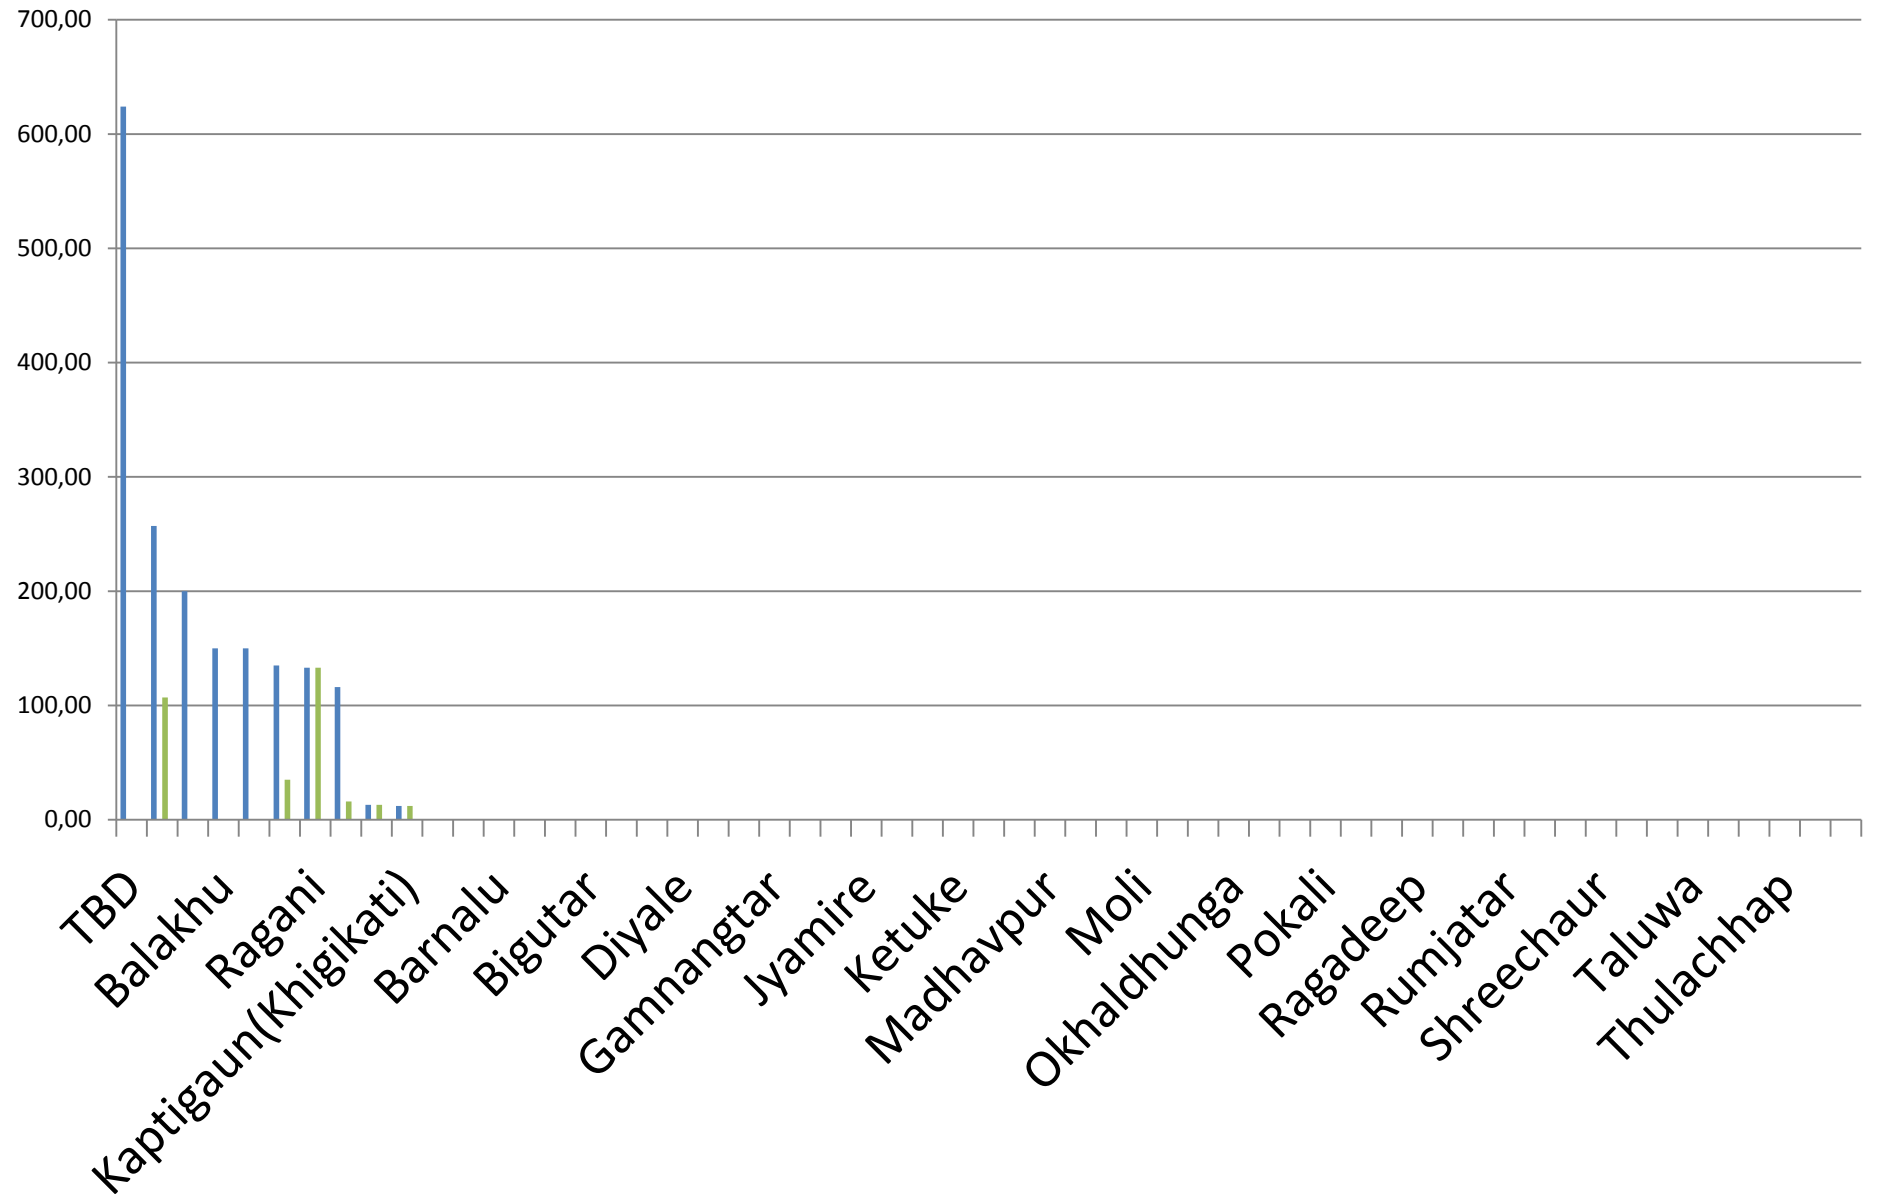

Okhalthunga Distributed

■ Tarpaulin ■ Tents ■ Household kits (excluding tarpaulins) ■ Tool kits and fixings