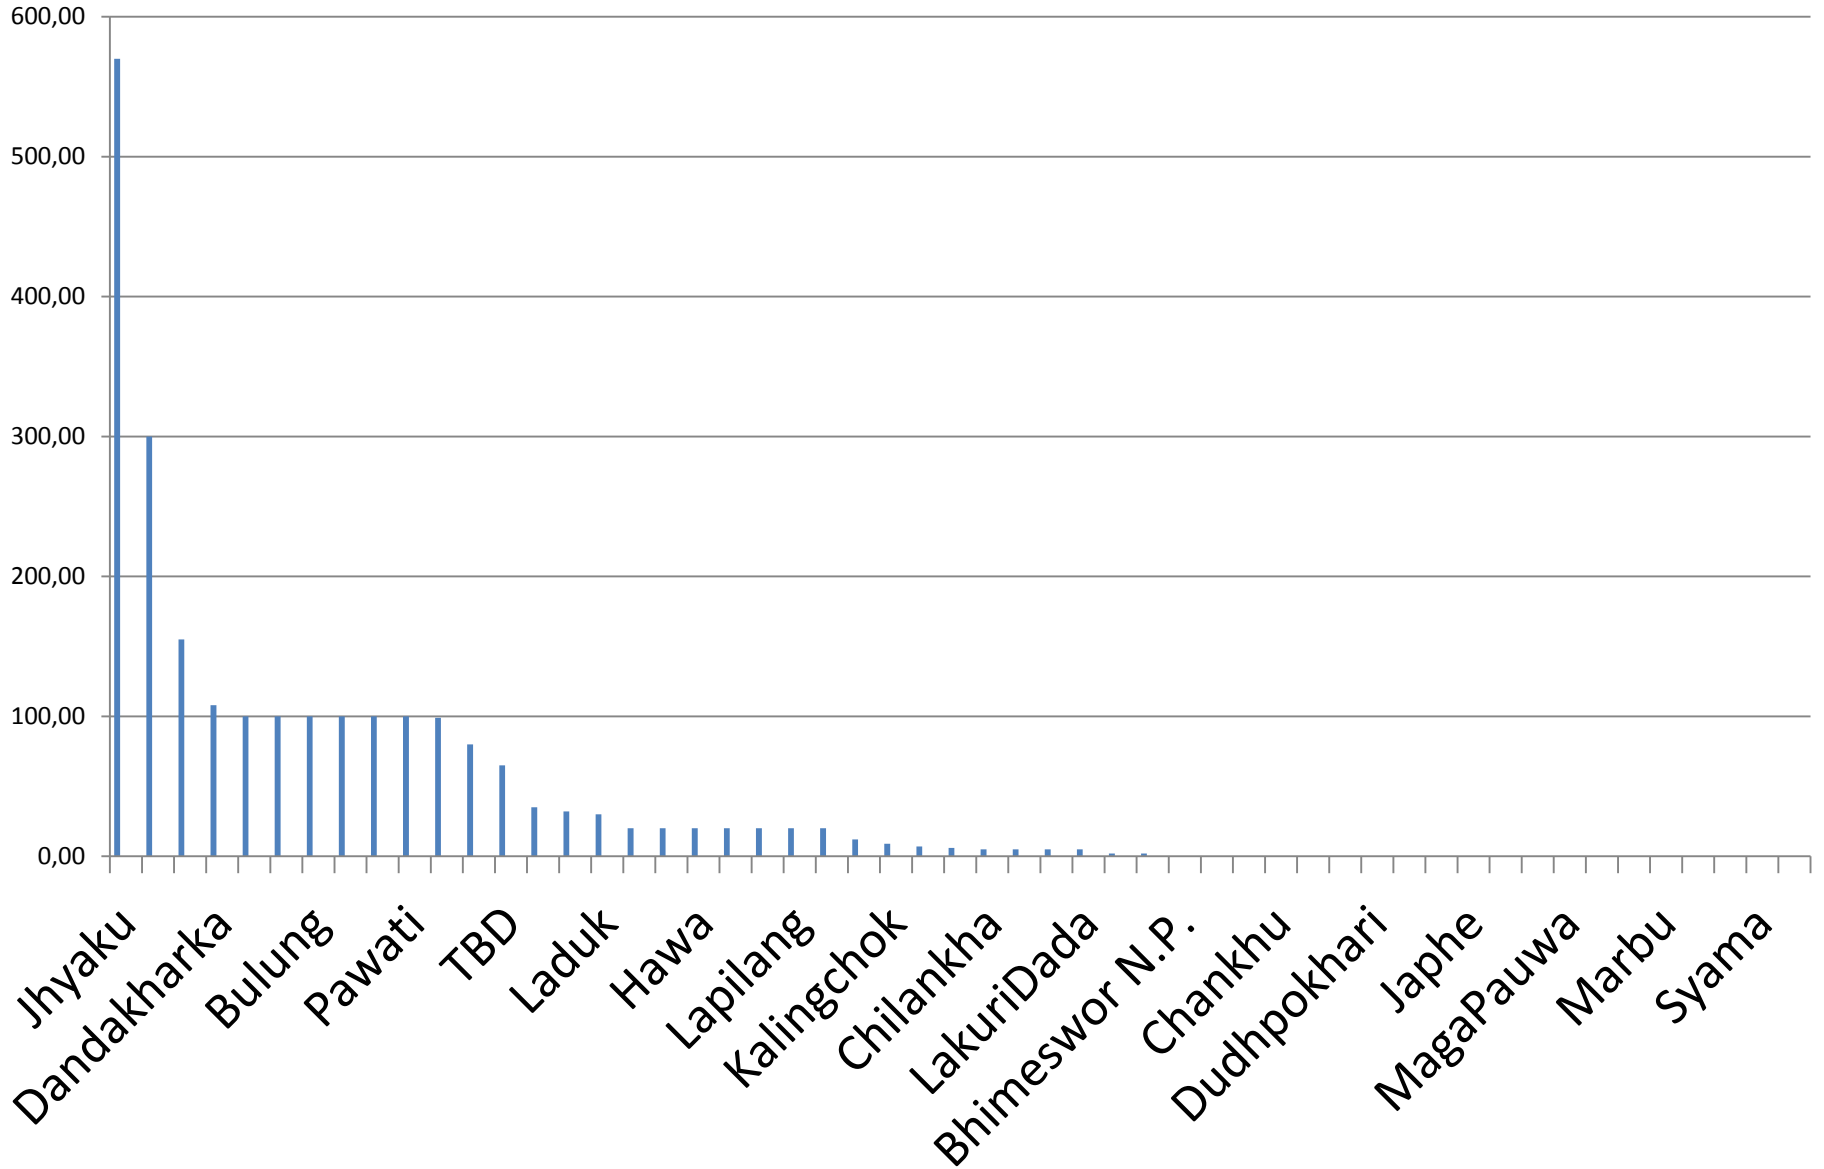

Dolkha Distributed

■ Tarpaulin ■ Tents ■ Household kits (excluding tarpaulins) ■ Tool kits and fixings